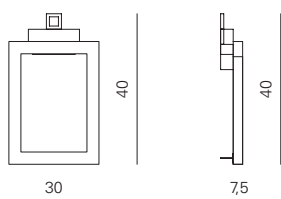

Packaging dimensions

BOX 1
L: 12 cm
D: 41 cm
H: 67 cm

weight: 4 kg

Code	Frame	Diffuser	Price
ACAM.002000	Polished nickel	Amber onyx marble frame 35x35 cm	€ 850,00

UFFIZI
AP 2

Product dimensions

L: 30 cm
D: 7,5 cm
H: 40 cm