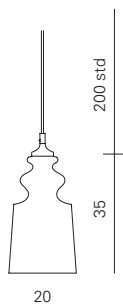

CORNELIA
DIFFUSER + CABLE

Product dimensions	Light source	Packaging dimensions	
L: 100 cm D: 15 cm H: 235 cm weight: 1 kg	1 X E27 LED light bulb	BOX 1 L: 25 cm D: 20 cm H: 22 cm weight: 1 kg	BOX 2 L: 27 cm D: 27 cm H: 42 cm weight: 2 kg

Code	Frame	Diffuser	Price
ACAM.002983	Matt light satin bronze	Dark amber metallized blown glass	€ 460,00
ACAM.002985	Matt light satin bronze	Antique pink blown metallized glass	€ 460,00
ACAM.002987	Matt light satin bronze	Petrol blue metallized blown glass	€ 460,00
EXTRA CABLE (standard cable: 200 cm)		Up to 500 cm	+ € 30,00
		Up to 1.000 cm	+ € 80,00