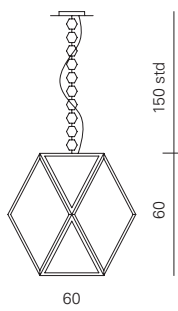

MUSE LANTERN
SO LARGE

Product dimensions	Light source	Packaging dimensions
L: 60 cm D: 60 cm H: 210 cm weight: 11 kg	1 X E27 Classic Deco LED light bulb	BOX 1 L: 64 cm D: 64 cm H: 73 cm weight: 12,5 kg

Code	Frame	Diffuser	Price
ACAM.001871	Satin bronze	Amber finish acrylic	€ 1.100,00