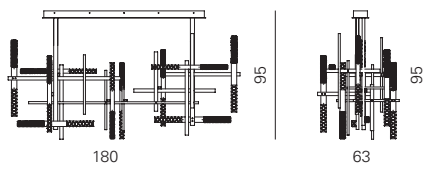

MIKADO
SO DOUBLE h.95

Product dimensions

L: 180 cm
D: 63 cm
H: 95 cm
weight: 39 kg

Light source

20 X 4W
Custom LED
Light Emission: 11.200 Lm
3.000 K; CRI: >90
Dimmable

Packaging dimensions

BOX 1	BOX 2
L: 180 cm	L: 52 cm
D: 72 cm	D: 52 cm
H: 150 cm	H: 32 cm
weight: 36 kg	weight: 8,5 kg

Code	Frame	Diffuser	Price
ACAM.002395	Satin brass vintage	Transparent crystal Engraved / Prismatic	€ 7.500,00