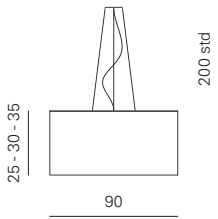

CIRCUS LED
SO 90

Product dimensions	Light source	Packaging dimensions	
Ø: 90 cm H: 25 cm/ H: 30 cm/ H: 35 cm weight: 10 kg	1 x 70W Custom LED plate Light Emission: 10.000 Lm 3.000 K; CRI: >90 Dimmable	BOX 1 L: 65 cm D: 70 cm H: 15 cm weight: 4 kg	BOX 2 L: 110 cm D: 110 cm H: 70 cm weight: 10 kg

Code	Frame	Shade	Price
ACON.000175/LED	Satin nickel	White cotton	€ 960,00
ACON.000209/LED	Satin nickel	Black cotton	€ 960,00
ACON.000275/LED	Satin nickel	White "Dragnet"	€ 1.010,00
ACON.000707/LED	Satin nickel	Grey "Dragnet"	€ 1.010,00
ACON.000233/LED	Satin nickel	Ivory Shantung	€ 990,00
ACON.000810/LED	Satin nickel	Bronze Shantung	€ 990,00
ACON.000790/LED	Satin nickel	Light grey Shantung	€ 990,00
ACON.000601/LED	Satin nickel	White linen	€ 1.050,00
ACON.000709/LED	Satin nickel	Estella	€ 1.180,00
ACON.000711/LED	Satin nickel	Pebble	€ 1.180,00
PPASS90	Supplement for trimming (colours: white - grey - brown - black)		+ € 110,00
EXTRA CABLE (standard cable: 200 cm)		Up to 500 cm	+ € 50,00
		Up to 1.000 cm	+ € 140,00