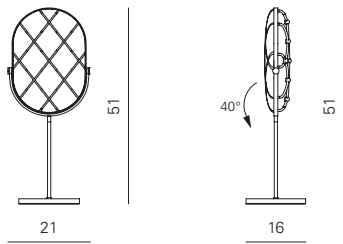

**CRYSTAL
TA SMALL**

Product dimensions

L: 21 cm
D: 16 cm
H: 51 cm

weight: 4 kg

Light source

9 X 3W
Custom LED
Light Emission: 850 Lm
3.000 K; CRI >90
Dimmable with three levels

Packaging dimensions

BOX 1
L: 27 cm
D: 22 cm
H: 60 cm

weight: 5 kg

Code	Frame	Diffuser	Price
ACAM.002088	Polished nickel	Light blue engraved crystal	€ 1.500,00
ACAM.002096	Polished brass	Pink engraved crystal	€ 1.500,00