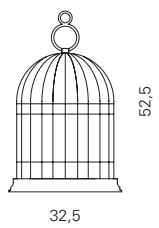

FREEDOM
OUTDOOR BATTERY

Product dimensions	Light source	Packaging dimensions
Ø: 32,5 cm H: 52,5 cm weight: 4 kg	1 X 3W Custom LED Light Emission: 500 Lm 3.000 K; CRI: >90 IP65	BOX 1 L: 40 cm D: 40 cm H: 60 cm weight: 5 kg

Code	Frame	Diffuser	Price
ACAM.001709	Cage in bronze painted metal Dark brown marine wood	Cream-coloured fiberglass	€ 840,00