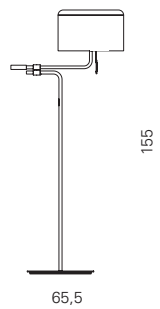

JOSEPHINE
LISEUSE

Product dimensions | **Light source**

Ø: 65,5 cm
H: 155 cm

1 X E27
LED light bulb

Code	Frame	Shade	Price
ACAM.002689	Matt light satin bronze	Amalfi yellow	€ 860,00
ACAM.002703	Matt light satin bronze	Amalfi grey	€ 860,00
ACAM.002691	Matt light satin bronze	White linen	€ 860,00