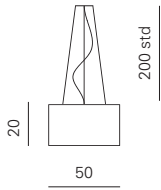

Brown

Black

Special finishes or customized versions available for projects. Please contact the sales office.

NOTES:

1. Remove the diffuser before cleaning the inside of the lamp.

CIRCUS LED
SO 50

Product dimensions	Light source	Packaging dimensions	
<p>Ø: 50 cm H: 20 cm</p> <p>weight: 5,5 kg</p>	<p>1 x 53W Custom LED plate Light Emission: 7.300 Lm 3.000 K; CRI: >90 Dimmable</p>	<p>BOX 1 L: 51 cm D: 51 cm H: 24 cm</p>	<p>BOX 2 L: 58 cm D: 58 cm H: 40 cm</p> <p>weight: 3,5 kg weight: 4 kg</p>