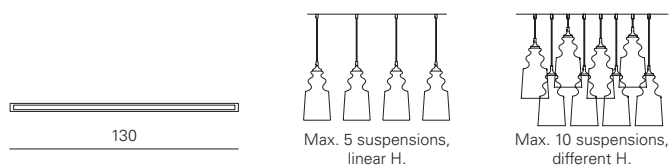

Product dimensions | **Packaging dimensions**

L: 130 cm
D: 3,4 cm
H: 5 cm

BOX 1
L: 140 cm
D: 8 cm
H: 10 cm

weight: 15 kg

Code	Frame	Price
SIST.000036/5	Bronze painted - max. 5 suspensions	€ 180,00
SIST.000036/10	Bronze painted - max. 10 suspensions	€ 180,00