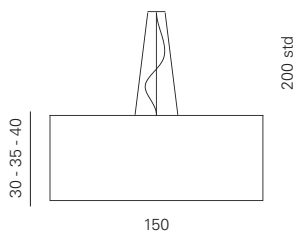

CIRCUS LED
SO 150

Product dimensions	Light source	Packaging dimensions	
Ø: 150 cm H: 30 cm/ H: 35 cm/ H: 40 cm weight: 16 kg	1 x 70W Custom LED plate Light Emission: 10.000 Lm 3.000 K; CRI: >90 Dimmable	BOX 1 L: 65 cm D: 70 cm H: 15 cm weight: 4 kg	BOX 2 L: 160 cm D: 160 cm H: 70 cm weight: 20 kg

Code	Frame	Shade	Price
ACON.000183/LED	Satin nickel	White cotton	€ 1.350,00
ACON.000221/LED	Satin nickel	Black cotton	€ 1.350,00
ACON.000285/LED	Satin nickel	White "Dragnet"	€ 1.590,00
ACON.000719/LED	Satin nickel	Grey "Dragnet"	€ 1.590,00
ACON.000241/LED	Satin nickel	Ivory Shantung	€ 1.510,00
ACON.000818/LED	Satin nickel	Bronze Shantung	€ 1.510,00
ACON.000798/LED	Satin nickel	Light grey Shantung	€ 1.510,00
ACON.000609/LED	Satin nickel	White linen	€ 1.540,00
ACON.000721/LED	Satin nickel	Estella	€ 1.650,00
ACON.000723/LED	Satin nickel	Pebble	€ 1.650,00
PPASS150	Supplement for trimming (colours: white - grey - brown - black)		+ € 155,00
EXTRA CABLE (standard cable: 200 cm)		Up to 500 cm	+ € 50,00
		Up to 1.000 cm	+ € 140,00