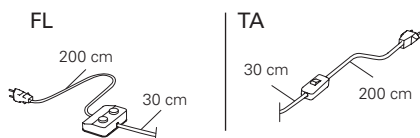

Frame

Black lacquered base and canopy
Stem covered by black braided silk rope

Cable / Switch

Black fabric
SO
H: 200 cm
FL
Double On-Off switch
Double switching
L: 30 + 200 cm
TA
On-Off switch
L: 30 + 200 cm