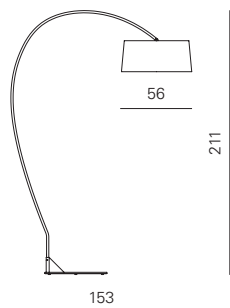

DIVINA
FL ARCO

Product dimensions

L: 56 cm
D: 153 cm
H: 211 cm

weight: 28,5 kg

Light source

2 X E27
LED light bulbs

Packaging dimensions

BOX 1	BOX 2	BOX 3
L: 101 cm	L: 58 cm	L: 58 cm
D: 13 cm	D: 58 cm	D: 58 cm
H: 236 cm	H: 40 cm	H: 37 cm
weight: 9 kg	weight: 18,5 kg	weight: 4.5 kg

Code	Frame	Shade	Price
ACAM.000387	Bronze lacquered	Pleated cream pongè fabric	€ 920,00
ACAM.000389	Bronze lacquered	Pleated black pongè fabric	€ 920,00
ACAM.001095	Bronze lacquered	Pleated white pongè fabric	€ 920,00