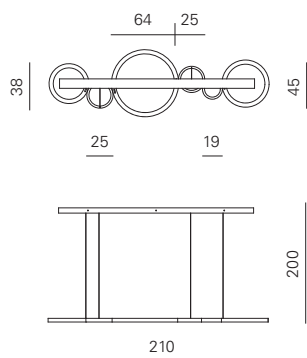

VEGAS
SO

Product dimensions

L: 210 cm
H: 64 cm

weight: 27 kg

Light source

Canopy
3 x 12W COB LED
(tot. 5.400 Lm)
2.700 K, CRI: >90

Rings
2 x 12W Strip LED +
1 x 8W Strip LED
(tot. 1.400 Lm)
2.700 K, CRI: >90

Packaging dimensions

BOX 1
L: 226 cm
D: 16 cm
H: 101 cm

weight: 30 kg

Code	Frame	Shade	Price
ACAM.001936	Satin bronze canopy	Rings in light bronze and dark bronze painted wood - Alicrite diffusing discs with alabaster effect	€ 3.500,00
ACAM.001938	Matt white lacquered canopy	Matt white painted wooden rings - Alicrite diffusing discs with alabaster effect	€ 3.500,00
EXTRA CABLE (standard cable: 200 cm)		Up to 500 cm	+ € 120,00
		Up to 1.000 cm	+ € 240,00