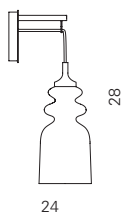

2. Do not use abrasive cleansers, solvents or alcohol for cleaning. Use only a soft wipe with water without excessive rubbing.

MESSALINA

AP

Product dimensions

L: 15 cm
D: 24 cm
H: 28 cm

weight: 1 kg

Light source