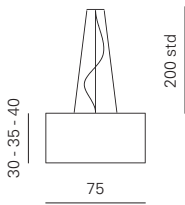

CIRCUS
SO 75

Product dimensions

Ø: 75 cm
H: 30 cm/
H: 35 cm/
H: 40 cm
weight: 7,5 kg

Light source

3 x E27
LED light bulbs

Packaging dimensions

BOX 1	BOX 2
L: 51 cm	L: 83 cm
D: 51 cm	D: 83 cm
H: 24 cm	H: 52 cm
weight: 3,5 kg weight: 6,5 kg	

Code	Frame	Shade	Price
ACON.000171	Satin nickel	White cotton	€ 570,00
ACON.000203	Satin nickel	Black cotton	€ 570,00
ACON.000271	Satin nickel	White "Dragnet"	€ 640,00
ACON.000701	Satin nickel	Grey "Dragnet"	€ 640,00
ACON.000229	Satin nickel	Ivory Shantung	€ 620,00
ACON.000806	Satin nickel	Bronze Shantung	€ 620,00
ACON.000786	Satin nickel	Light grey Shantung	€ 620,00
ACON.000597	Satin nickel	White linen	€ 650,00
ACON.000703	Satin nickel	Estella	€ 750,00
ACON.000705	Satin nickel	Pebble	€ 750,00
PPASS75	Supplement for trimming (colours: white - grey - brown - black)		+ € 90,00
EXTRA CABLE (standard cable: 200 cm)		Up to 500 cm	+ € 50,00
		Up to 1.000 cm	+ €140,00