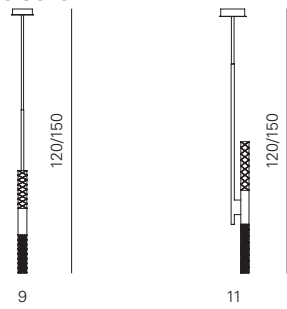

**MIKADO
SO SOLO**

Product dimensions	Light source	Packaging dimensions
L: 9 cm D: 11 cm H: telescopic min 120 cm max 150 cm weight: 4 kg	2 X 4W Custom LED Light Emission: 1.120 Lm 3.000 K; CRI: >90 Dimmable	BOX 1 L: 22 cm D: 22 cm H: 125 cm weight: 5 kg

Code	Frame	Diffuser	Price
ACAM.002124	Satin brass vintage	Transparent crystal Engraved / Prismatic	€ 950,00