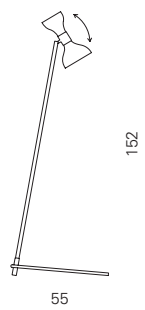

TATA
FL

Product dimensions

L: 44 cm
D: 55 cm
H: 152 cm

weight: 4,5 kg

Light source

2 X E27
LED light bulbs

Packaging dimensions

BOX 1

L: 28 cm
D: 28 cm
H: 158 cm

weight: 3,5 kg

BOX 2

L: 52 cm
D: 13 cm
H: 85 cm

weight: 3 kg

Code	Frame	Shade	Price
ACAM.001351	Chrome	Outside: glossy white Inside: matt white	€ 590,00
ACAM.000937	Chrome	Outside: chrome Inside: matt white	€ 630,00
ACAM.000935	Chrome	Outside: matt black Inside: matt white	€ 590,00