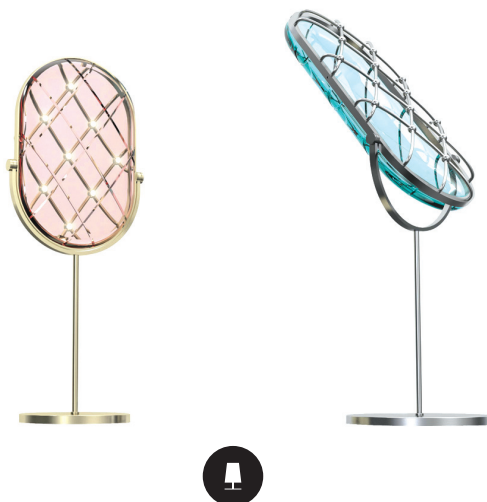

CRYSTAL

NIKA ZUPANC

Crystal is a table lamp, available in two sizes and finishes, whose design looks at both 1930's microphones and a slightly retro mirror. The diffuser is made of engraved crystal, whose brilliance is set off by the microleds inserted in the rear grid, in perfect correspondence with the points where the crystal incisions meet, making it a "jewel" product.