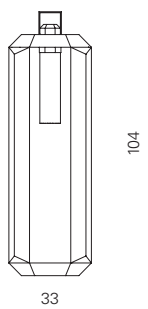

**CUBE OUTDOOR
LARGE**

Product dimensions	Light source	Packaging dimensions
L: 33 cm D: 33 cm H: 104 cm weight: 17 kg	1 X E27 T8 Tubular LED bulb IP65	BOX 1 L: 47 cm D: 47 cm H: 121 cm weight: 18 kg

Code	Frame	Diffuser	Price
ACAM.002391	Outside: dark bronze Inside: gold lacquered	Frosted glass	€ 1.350,00
ACAM.002759	Outside: matt white lacquered Inside: matt white lacquered	Frosted glass	€ 1.350,00