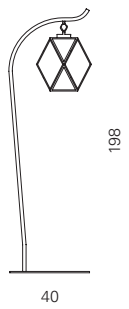

MUSE OUTDOOR FL

Product dimensions	Light source	Packaging dimensions
L: 58 cm D: 40 cm H: 198 cm weight: 30 kg	1 X E27 T8 Tubular LED bulb IP65	<table border="1"> <thead> <tr> <th>BOX 1</th> <th>BOX 2</th> </tr> </thead> <tbody> <tr> <td>L: 61 cm D: 37 cm H: 220 cm weight: 15 kg</td> <td>L: 42 cm D: 59 cm H: 5 cm weight: 18 kg</td> </tr> </tbody> </table>

Code	Frame	Diffuser	Price
ACAM.001807	Matt white lacquered	Satin finish acrylic	€ 1.150,00
ACAM.001651	Matt black lacquered	Satin finish acrylic	€ 1.150,00