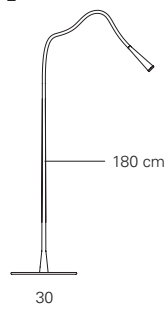

FLEXILED

FL

Product dimensions

BASE
Ø: 37 cm

FRAME
180 cm

weight: 8,5 kg

Light source

1 X 7W
Custom LED
Light Emission: 800 Lm
2.700 K; CRI: >90

Packaging dimensions

BOX 1	BOX 2
L: 10 cm	L: 43 cm
D: 10 cm	D: 43 cm
H: 210 cm	H: 16 cm

weight: 3 kg   weight: 7,5 kg

Code	Base	Frame	Price
ACAM.000423	Satin bronze	Dark brown leather	€ 720,00
ACAM.000425	Satin bronze	Ivory leather	€ 720,00
ACAM.000427	Satin bronze	Black leather	€ 720,00
ACAM.000897	Satin nickel	Dark brown leather	€ 720,00
ACAM.000899	Satin nickel	Ivory leather	€ 720,00
ACAM.000901	Satin nickel	Black leather	€ 720,00