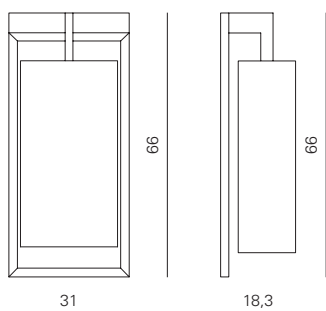

**COCO
MEGA AP**

Product dimensions

L: 31 cm
D: 18,3 cm
H: 86 cm
weight: 10 kg

Light source

1 X E27
LED light bulb

Packaging dimensions

BOX 1
L: 56 cm
D: 27 cm
H: 80 cm
weight: 11 kg

Code	Frame	Shade	Price
ACAM.000943	Chrome with bevelled mirror	White percaline	€ 660,00
ACAM.000947	Chrome with bevelled mirror	White percaline Gold painted inside	€ 700,00