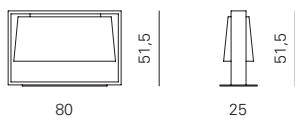

Product dimensions

L: 80 cm
D: 25 cm
H: 51,5 cm

Weight: 7 kg

Light source

2 X E27
LED light bulbs

Packaging dimensions

BOX 1	BOX 2	BOX 3
L: 52 cm	L: 27 cm	L: 63 cm
D: 13 cm	D: 78 cm	D: 63 cm
H: 85 cm	H: 38 cm	H: 4 cm
weight: 5 kg	weight: 2 kg	weight: 3,5 kg

Code

ACAM.000461

Frame

Dark brown stained oak

Shade

White cotton

Price

€ 860,00