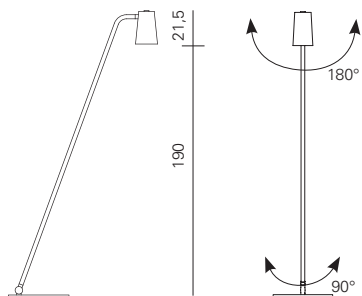

UP
FL

Product dimensions

Ø: 40 cm
H: 190 cm

weight: 22 kg

Light source

1 X E27
LED light bulb

Packaging dimensions

BOX 1	BOX 2
L: 37 cm	L: 52 cm
D: 17 cm	D: 52 cm
H: 221 cm	H: 16 cm

weight: 10 kg   weight: 14 kg

Code	Frame	Shade	Price
ACAM.001769	Satin bronze with brass details Honey silk rope	Outside: satin bronze Inside: gold	€ 850,00
ACAM.001771	Chrome with black nickel details Smoke grey silk rope	Outside: chrome Inside: gold	€ 850,00