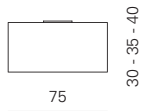

CIRCUS
PL 75

Product dimensions

Ø: 75 cm
H: 30 cm/
H: 35 cm/
H: 40 cm
weight: 7,5 kg

Light source

3 x E27
LED light bulbs

Packaging dimensions

BOX 1	BOX 2
L: 51 cm	L: 83 cm
D: 51 cm	D: 83 cm
H: 24 cm	H: 52 cm
weight: 3,5 kg	weight: 6,5 kg

Code	Frame	Shade	Price
ACON.000411	Satin nickel	White cotton	€ 535,00
ACON.000417	Satin nickel	Black cotton	€ 535,00
ACON.000425	Satin nickel	White "Dragnet"	€ 600,00
ACON.000731	Satin nickel	Grey "Dragnet"	€ 600,00
ACON.000423	Satin nickel	Ivory Shantung	€ 580,00
ACON.000808	Satin nickel	Bronze Shantung	€ 580,00
ACON.000788	Satin nickel	Light grey Shantung	€ 580,00
ACON.000617	Satin nickel	White linen	€ 610,00
ACON.000733	Satin nickel	Estella	€ 730,00
ACON.000735	Satin nickel	Pebble	€ 730,00
PPASS75	Supplement for trimming (colours: white - grey - brown - black)		+ € 90,00