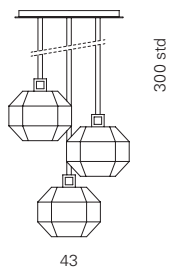

TREASURE
CLUSTER OF 3

Product dimensions	Light source	Packaging dimensions
CLUSTER Ø: 43 cm H: 2,7 cm weight: 6,5 kg	3 X E27 LED light bulbs Dimmable	BOX 1 L: 52 cm D: 52 cm H: 17 cm weight: 7,5 kg

Code	Frame	Diffuser	Price
ACAM.001809	Polished nickel	Engraved crystal Black braided leather	€ 2.700,00
ACAM.001869	Rose gold DELUXE version	Rose gold metallic engraved crystal Black braided leather - DELUXE version	€ 2.980,00
EXTRA CABLE (standard cable: 300 cm)		Up to 500 cm	+ € 380,00
		Up to 1.000 cm	+ € 760,00