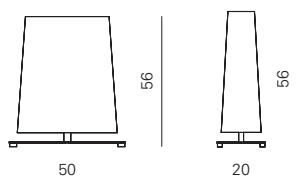

RETTANGOLA NEW

TA

Product dimensions

L: 50 cm
D: 20 cm
H: 56 cm

weight: 4 kg

Light source

1 X E27
LED light bulb

Packaging dimensions

BOX 1	BOX 2
L: 54 cm	L: 56 cm
D: 24,5 cm	D: 27 cm
H: 29 cm	H: 52 cm

weight: 4,5 kg   weight: 2 kg

Code	Frame	Diffuser	Price
ACAM.002950	Matt light satin bronze	White cotton	€ 460,00
ACAM.002952	Matt light satin bronze	White linen	€ 500,00
ACAM.002954	Matt black silk lacquered	White cotton	€ 460,00
ACAM.002956	Matt black silk lacquered	White linen	€ 500,00
PPASS	Supplement for trimming (colours: grey - black - "yellow mustard" colour)		+ € 50,00