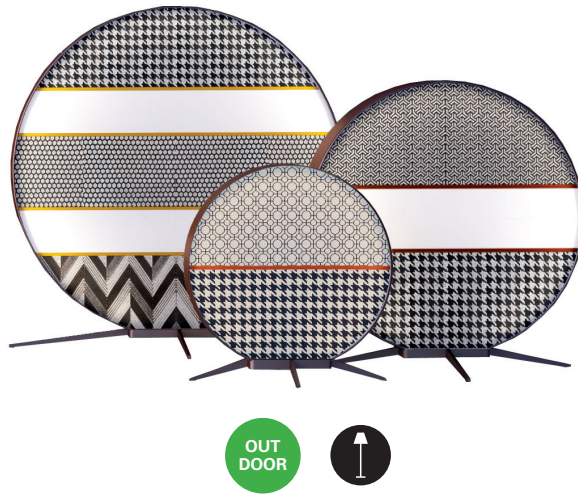

Babu is an IP65 outdoor collection designed to surprise by tracing a luminous sign in the space. It is made using the innovative technology of three-dimensional digital printing on outdoor fabrics, which gives depth and creates interesting optical games. Available in three sizes and two variations of textures: Babu TEXTILE with outdoor velvet trimmings, in the colours Orange, Blue and Mustard, and Babu Tribal with its overlapping geometric designs. The base is made of champagne painted steel with the cataphoresis treatment (Marine Grade). The lamps are supplied with an IP68 connector. On request, ground anchoring is available depending on the type of surface to be fixed upon.