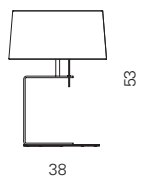

DIVINA
TA

Product dimensions

Ø: 38 cm
H: 53 cm

weight: 6 kg

Light source

2 X E27
LED light bulbs

Packaging dimensions

BOX 1
L: 52 cm
D: 52 cm
H: 56 cm
weight: 7,5 kg

Code	Frame	Shade	Price
ACAM.000063	Chrome	Pleated cream pongè fabric	€ 560,00
ACAM.002786	Chrome	Pleated black pongè fabric	€ 560,00
ACAM.001109	Chrome	Pleated white pongè fabric	€ 560,00