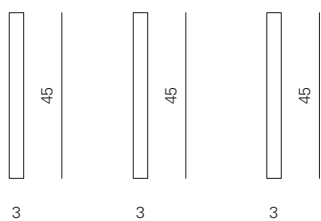

MOON
SO BATTERY

Product dimensions

Ø: 3 cm
H: 45 cm

weight: 1 kg

Light source

1 X 2W
Custom LED
Light Emission: 500 Lm
3.000 K; CRI: >90

Packaging dimensions

BOX 1
L: 50 cm
D: 6 cm
H: 6 cm
weight: 1,5 kg

Code	Frame	Price
ACAM.003001	Bronze finish	€ 490,00
ACAM.003002	Black finish	€ 490,00
ACAM.003003	Natural Brill steel finish	€ 490,00