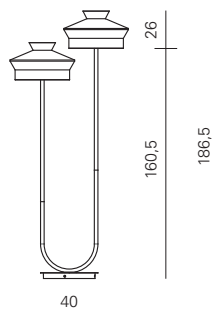

**CALYPSO
MARTINIQUE**
FL DOUBLE OUTDOOR

Product dimensions

Ø: 40 cm
H: 186,5 cm

weight: 26 kg

Light source

2 X E27 T8
Tubular LED bulbs
IP65

Packaging dimensions

BOX 1	BOX 2	BOX 3	BOX 4
L: 62 cm	L: 42 cm	L: 47 cm	L: 47 cm
D: 17 cm	D: 42 cm	D: 47 cm	D: 47 cm
H: 182 cm	H: 16 cm	H: 43 cm	H: 43 cm
weight: 7,5 kg	weight: 15,5 kg	weight: 3 kg	weight: 3 kg

Code

Frame

Shade

Price

ACAM.002433	Matt black lacquered Reseda green RAL 6011 lacquered	Black	€ 1.600,00
ACAM.002435	Matt black lacquered Reseda green RAL 6011 lacquered	Yellow	€ 1.600,00
ACAM.002437	Matt black lacquered Reseda green RAL 6011 lacquered	Building	€ 1.600,00
ACAM.002439	Matt black lacquered Reseda green RAL 6011 lacquered	White	€ 1.600,00