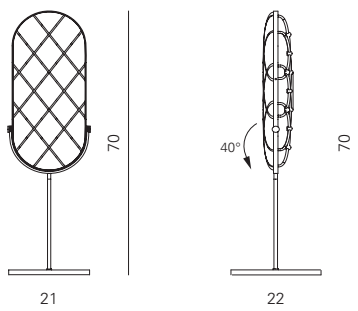

**CRYSTAL
TA LARGE**

Product dimensions

L: 21 cm
D: 22 cm
H: 70 cm

weight: 8 kg

Light source

14 X 3W
Custom LED
Light Emission: 1.300 Lm
3.000 K; CRI >90
Dimmable with three levels

Packaging dimensions

BOX 1
L: 27 cm
D: 27 cm
H: 78 cm

weight: 9 kg

Code	Frame	Diffuser	Price
ACAM.002076	Polished nickel	Light blue engraved crystal	€ 1.900,00
ACAM.002084	Polished brass	Pink engraved crystal	€ 1.900,00