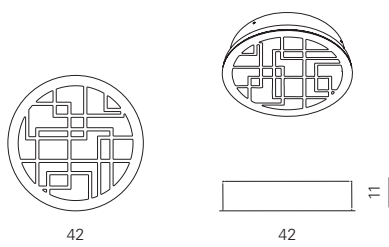

RESETTE PL
ROUND 1

Product dimensions

Ø: 42 cm
H: 11 cm

weight: 6 kg

Light source

1 X 30W
Custom LED
Light Emission: 4.000 Lm
3.000 K; CRI: >80

Packaging dimensions

BOX 1
L: 51 cm
D: 51 cm
H: 31 cm
weight: 7 kg

Code	Frame	Diffuser	Price
ACAM.002926	Matt light satin bronze	Satin plexiglass	€ 720,00