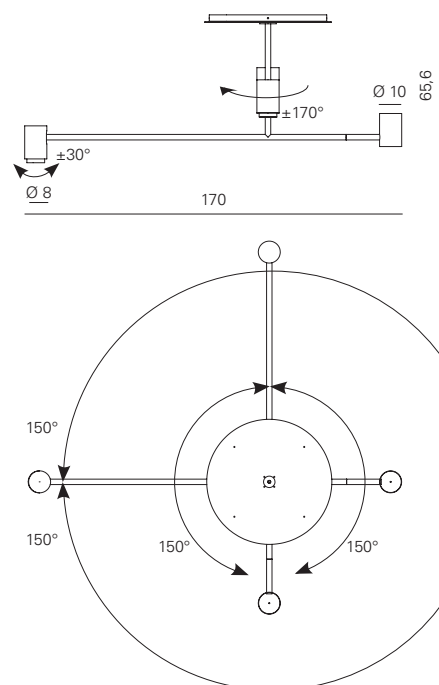

MELANOCETUS

PL DOUBLE

Product dimensions | Light source

Ø: 170 cm
H: 65,6 cm

4 X 9W
GU10 LED
Light Emission: 1.740 Lm
3.000 K; CRI: >90
Dimmable

Code

Frame

Diffuser

Price

ACAM.002601	Satin gold with matt black detail	Satin plexiglass	€ 1.600,00
ACAM.002603	Matt black with satin gold detail	Satin plexiglass	€ 1.600,00