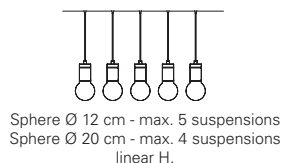

SOLITARIO
LINEAR CLUSTER 100 CM

Possibility of creating special and custom-made clusters.
Please contact the sales office for further technical details.

Product dimensions | **Packaging dimensions**

L: 100 cm
D: 3,4 cm
H: 5 cm