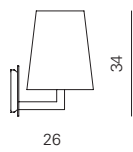

QUADRA NEW
AP

Product dimensions

L: 21 cm
D: 26 cm
H: 34 cm

weight: 1,5 kg

Light source

1 X E27
LED light bulb

Packaging dimensions

BOX 1	BOX 2
L: 27 cm	L: 29 cm
D: 27 cm	D: 27 cm
H: 29 cm	H: 29 cm
weight: 2 kg	weight: 0,5 kg

Code	Frame	Diffuser	Price
ACAM.002870	Matt light satin bronze	White cotton	€ 260,00
ACAM.002872	Matt light satin bronze	White linen	€ 295,00
ACAM.002874	Matt black silk lacquered	White cotton	€ 260,00
ACAM.002876	Matt black silk lacquered	White linen	€ 295,00
PPASS	Supplement for trimming (colours: grey - black - "yellow mustard" colour)		+ € 30,00