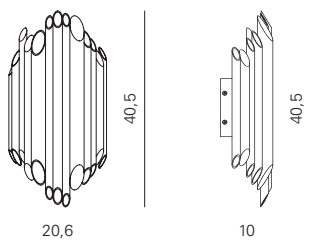

BACH
AP SMALL

Product dimensions

L: 20,6 cm
D: 10 cm
H: 40,5 cm

weight: 3 kg

Light source

2 X GU10
LED light bulbs

Packaging dimensions

BOX 1
L: 42 cm
D: 42 cm
H: 16 cm

weight: 4 kg

Code	Frame	Diffuser	Price
ACAM.002723	Matt light satin bronze	Satin plexiglass	€ 600,00
ACAM.001904	Chrome	Satin plexiglass	€ 600,00