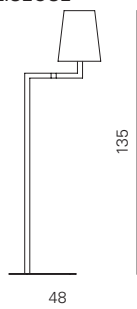

QUADRA NEW

LISEUSE

Product dimensions

L: 20 cm
D: 48 cm
H: 135 cm

weight: 4,5 kg

Light source

1 X E27
LED light bulb

Packaging dimensions

BOX 1	BOX 2
L: 51 cm	L: 36 cm
D: 23 cm	D: 36 cm
H: 123 cm	H: 36 cm

weight: 5,5 kg   weight: 1 kg

Code	Frame	Diffuser	Price
ACAM.002894	Matt light satin bronze	White cotton	€ 550,00
ACAM.002896	Matt light satin bronze	White linen	€ 600,00
ACAM.002898	Matt black silk lacquered	White cotton	€ 550,00
ACAM.002900	Matt black silk lacquered	White linen	€ 600,00
PPASS	Supplement for trimming (colours: grey - black - "yellow mustard" colour)		+ € 30,00