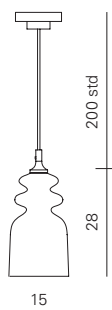

MESSALINA

SO

Product dimensions

Ø: 15 cm
H: 228 cm

weight: 1 kg

Light source

1 X E27
LED light bulb

Packaging dimensions

BOX 1	BOX 2
L: 27 cm	L: 23 cm
D: 27 cm	D: 23 cm
H: 25 cm	H: 38 cm

weight: 1 kg   weight: 1 kg

Code	Frame	Diffuser	Price
ACAM.002852	Matt light satin bronze	Dark amber metallized blown glass	€ 400,00
ACAM.002854	Matt light satin bronze	Antique pink blown metallized glass	€ 400,00
ACAM.002856	Matt light satin bronze	Petrol blue metallized blown glass	€ 400,00
EXTRA CABLE (standard cable: 200 cm)		Up to 500 cm	+ € 30,00
		Up to 1.000 cm	+ € 80,00