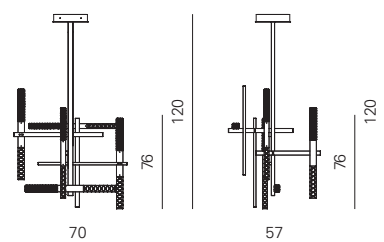

MIKADO
SO h.120

Product dimensions

L: 70 cm
D: 57 cm
H: 120 cm

weight: 14 kg

Light source

10 X 4W
Custom LED
Light Emission: 5.600 Lm
3000 K; CRI: >90
Dimmable

Packaging dimensions

BOX 1	BOX 2
L: 81 cm	L: 43 cm
D: 67 cm	D: 43 cm
H: 102 cm	H: 17 cm
weight: 12 kg	weight: 4 kg

Code	Frame	Diffuser	Price
ACAM.002397	Satin brass vintage	Transparent crystal Engraved / Prismatic	€ 4.000,00