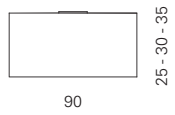

CIRCUS LED
PL 90

Product dimensions	Light source	Packaging dimensions	
Ø: 90 cm H: 25 cm/ H: 30 cm/ H: 35 cm weight: 10 kg	1 x 70W Custom LED plate Light Emission: 10.000 Lm 3.000 K; CRI: >90 Dimmable	BOX 1 L: 74 cm D: 74 cm H: 29 cm weight: 10 kg	BOX 2 L: 110 cm D: 110 cm H: 70 cm weight: 10 kg

Code	Frame	Shade	Price
ACON.000431/LED	Satin nickel	White cotton	€ 930,00
ACON.000437/LED	Satin nickel	Black cotton	€ 930,00
ACON.000445/LED	Satin nickel	White "Dragnet"	€ 990,00
ACON.000737/LED	Satin nickel	Grey "Dragnet"	€ 990,00
ACON.000443/LED	Satin nickel	Ivory Shantung	€ 965,00
ACON.000812/LED	Satin nickel	Bronze Shantung	€ 965,00
ACON.000792/LED	Satin nickel	Light grey Shantung	€ 965,00
ACON.000621/LED	Satin nickel	White linen	€ 1.030,00
ACON.000739/LED	Satin nickel	Estella	€ 1.160,00
ACON.000741/LED	Satin nickel	Pebble	€ 1.160,00
PPASS90	Supplement for trimming (colours: white - grey - brown - black)		+ € 110,00