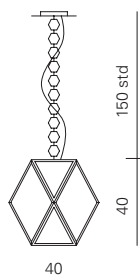

MUSE LANTERN OUTDOOR
SO MEDIUM

Product dimensions	Light source	Packaging dimensions
L: 40 cm D: 40 cm H: 190 cm weight: 6 kg	1 X E27 T8 Tubular LED bulb IP65	BOX 1 L: 52 cm D: 52 cm H: 55 cm weight: 7 kg

Code	Frame	Diffuser	Price
ACAM.002058	Bronze lacquered	Amber finish acrylic	€ 880,00