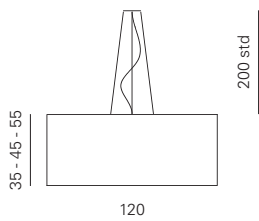

CIRCUS
SO 120

Product dimensions

Ø: 120 cm
H: 35 cm/
H: 45 cm/
H: 55 cm
weight: 13 kg

Light source

4 x E27
LED light bulbs

Packaging dimensions

BOX 1	BOX 2
L: 65 cm	L: 130 cm
D: 70 cm	D: 130 cm
H: 15 cm	H: 70 cm
weight: 4 kg	weight: 15,5 kg

Code	Frame	Shade	Price
ACON.000179	Satin nickel	White cotton	€ 905,00
ACON.000215	Satin nickel	Black cotton	€ 905,00
ACON.000281	Satin nickel	White "Dragnet"	€ 1.050,00
ACON.000713	Satin nickel	Grey "Dragnet"	€ 1.050,00
ACON.000237	Satin nickel	Ivory Shantung	€ 1.020,00
ACON.000814	Satin nickel	Bronze Shantung	€ 1.020,00
ACON.000794	Satin nickel	Light grey Shantung	€ 1.020,00
ACON.000605	Satin nickel	White linen	€ 1.080,00
ACON.000715	Satin nickel	Estella	€ 1.150,00
ACON.000717	Satin nickel	Pebble	€ 1.150,00
PPASS120	Supplement for trimming (colours: white - grey - brown - black)		+ € 135,00
EXTRA CABLE (standard cable: 200 cm)		Up to 500 cm	+ € 50,00
		Up to 1.000 cm	+ €140,00