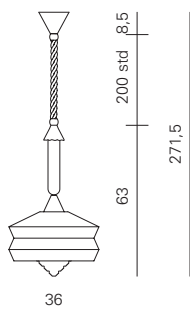

**CALYPSO
ANTIGUA
SO OUTDOOR**

Product dimensions

Ø: 36 cm
H: 271,5 cm

weight: 4 kg

Light source

1 X E27 T8
Tubular LED bulb
IP65

Packaging dimensions

BOX 1	BOX 2
L: 55 cm	L: 44 cm
D: 24 cm	D: 44 cm
H: 30 cm	H: 24 cm

weight: 3,5 kg weight: 2,5 kg

Code	Frame	Shade	Price
ACAM.002170	Satin brass Green waterproof braided rope	Black	€ 980,00
ACAM.002172	Satin brass Green waterproof braided rope	Mint	€ 980,00
ACAM.002174	Satin brass Green waterproof braided rope	Sale e pepe	€ 980,00
ACAM.002176	Satin brass Green waterproof braided rope	White	€ 980,00
EXTRA CABLE (standard cable: 200 cm)		Up to 500 cm	+ € 160,00
		Up to 1.000 cm	+ € 320,00