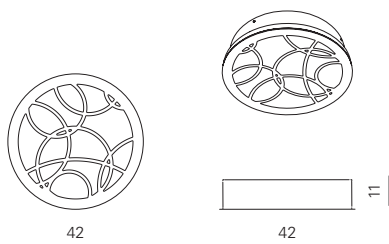

RESETTE PL
ROUND 2

Product dimensions

Ø: 42 cm
H: 11 cm

weight: 6 kg

Light source

1 X 30W
Custom LED
Light Emission: 4.000 Lm
3.000 K; CRI: >80

Packaging dimensions

BOX 1
L: 51 cm
D: 51 cm
H: 31 cm
weight: 7 kg

Code	Frame	Diffuser	Price
ACAM.002928	Matt light satin bronze	Satin plexiglass	€ 720,00