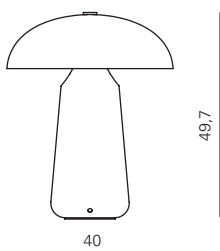

ONGO
XL

Product dimensions	Light source	Packaging dimensions
Ø: 40 cm H: 49,7 cm weight: 5 kg	1 X E27 LED light bulb	BOX 1 L: 52 cm D: 52 cm H: 55 cm weight: 6 kg

Code	Frame	Diffuser	Price
ACAM.002977	Bronze	Bronze	€ 550,00
ACAM.002979	Titanium	Titanium	€ 550,00
ACAM.002981	Copper	Copper	€ 550,00