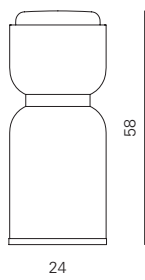

CLESSIDRA
KAYROS

Product dimensions	Light source	Packaging dimensions
Ø: 24 cm H: 58 cm weight: 8 kg	1 X E27 LED light bulb + 1 X E27 LED filament	BOX 1 L: 36 cm D: 36 cm H: 89 cm weight: 9,5 kg

Code	Frame	Diffuser	Price
ACAM.001922	Satin bronze	Glossy white glass Bronze metallized blown glass	€ 1.050,00
ACAM.001920	Chrome	Glossy white glass Chrome / black chrome blown glass	€ 1.050,00