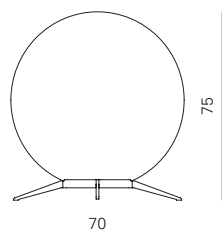

**BABU TRIBAL
MEDIUM**

Product dimensions	Light source	Packaging dimensions
L: 70 cm D: 45 cm H: 75 cm Weight: 10 kg	1 X 15W Strip LED Light Emission: 2.600 Lm 3.000 K; CRI: >90 IP65	<table border="1"> <thead> <tr> <th>BOX 1</th> <th>BOX 2</th> </tr> </thead> <tbody> <tr> <td>L: 80 cm</td> <td>L: 78,5 cm</td> </tr> <tr> <td>D: 80 cm</td> <td>D: 74,5 cm</td> </tr> <tr> <td>H: 16 cm</td> <td>H: 4 cm</td> </tr> <tr> <td>weight: 8,5 kg</td> <td>weight: 2kg</td> </tr> </tbody> </table>

Code	Frame	Shade	Price
ACAM.002629	Champagne painted steel	3D digital TRIBAL printing on fabric	€ 1.250,00