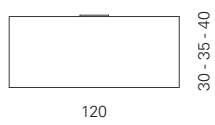

CIRCUS LED
PL 120

Product dimensions	Light source	Packaging dimensions	
Ø: 120 cm H: 30 cm/ H: 35 cm/ H: 40 cm weight: 13 kg	1 x 70W Custom LED plate Light Emission: 10.000 Lm 3.000 K; CRI: >90 Dimmable	BOX 1 L: 74 cm D: 74 cm H: 29 cm weight: 10 kg	BOX 2 L: 130 cm D: 130 cm H: 70 cm weight: 15,5 kg

Code	Frame	Shade	Price
ACON.000451/LED	Satin nickel	White cotton	€ 1.110,00
ACON.000457/LED	Satin nickel	Black cotton	€ 1.110,00
ACON.000465/LED	Satin nickel	White "Dragnet"	€ 1.255,00
ACON.000743/LED	Satin nickel	Grey "Dragnet"	€ 1.255,00
ACON.000463/LED	Satin nickel	Ivory Shantung	€ 1.225,00
ACON.000816/LED	Satin nickel	Bronze Shantung	€ 1.225,00
ACON.000796/LED	Satin nickel	Light grey Shantung	€ 1.225,00
ACON.000625/LED	Satin nickel	White linen	€ 1.300,00
ACON.000745/LED	Satin nickel	Estella	€ 1.350,00
ACON.000747/LED	Satin nickel	Pebble	€ 1.350,00
PPASS120	Supplement for trimming (colours: white - grey - brown - black)		+ € 135,00