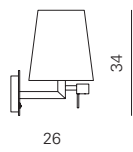

QUADRA NEW
AP LED

Product dimensions

L: 21 cm
D: 26 cm
H: 34 cm

weight: 1,5 kg

Light source

1 X E27 LED +
1 X Custom LED
Light Emission: 500 Lm
2700 K; CRI: >90

Packaging dimensions

BOX 1	BOX 2
L: 27 cm	L: 29 cm
D: 27 cm	D: 27 cm
H: 29 cm	H: 29 cm
weight: 2 kg	weight: 0,5 kg

Code	Frame	Diffuser	Price
ACAM.002878	Matt light satin bronze	White cotton	€ 420,00
ACAM.002880	Matt light satin bronze	White linen	€ 450,00
ACAM.002882	Matt black silk lacquered	White cotton	€ 420,00
ACAM.002884	Matt black silk lacquered	White linen	€ 450,00
PPASS	Supplement for trimming (colours: grey - black - "yellow mustard" colour)		+ € 30,00