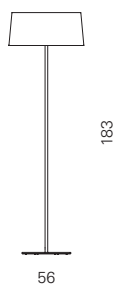

**DIVINA
FL LARGE**

Product dimensions	Light source	Packaging dimensions		
Ø: 56 cm H: 183 cm weight: 18 kg	2 X E27 LED light bulbs	BOX 1 L: 22 cm D: 22 cm H: 192 cm weight: 6 kg	BOX 2 L: 58 cm D: 58 cm H: 37 cm weight: 6 kg	BOX 3 L: 43 cm D: 43 cm H: 18 cm weight: 9 kg

Code	Frame	Shade	Price
ACAM.000031	Chrome	Pleated cream pongè fabric	€ 680,00
ACAM.002768	Chrome	Pleated black pongè fabric	€ 680,00
ACAM.001093	Chrome	Pleated white pongè fabric	€ 680,00