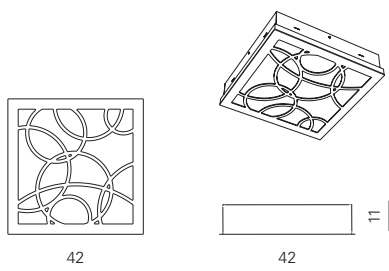

RESETTE PL
SQUARE 2

Product dimensions

L: 42 cm
D: 42 cm
H: 11 cm

weight: 6 kg

Light source

1 X 40W
Custom LED
Light Emission: 5.000 Lm
3.000 K; CRI: >90

Packaging dimensions

BOX 1
L: 51 cm
D: 51 cm
H: 31 cm

weight: 7 kg

Code	Frame	Diffuser	Price
ACAM.002932	Matt light satin bronze	Satin plexiglass	€ 720,00