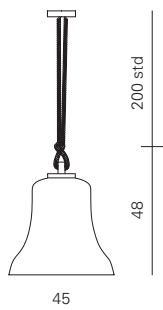

**BELLE
SO**

Product dimensions	Light source	Packaging dimensions
Ø: 45 cm H: 48 cm weight: 9 kg	1 X E27 LED light bulb	BOX 1 L: 57 cm D: 57 cm H: 60 cm weight: 10 kg

Code	Frame	Diffuser	Price
ACAM.001853	Matt white lacquered canopy Grey braided silk rope	Glossy white ceramic	€ 1.250,00
ACAM.001857	"Grey mud" lacquered canopy Brown braided silk rope	Outside: glossy "grey mud" coloured ceramic Inside: glossy white ceramic	€ 1.330,00
ACAM.001859	Bronze effect lacquered canopy Brown braided silk rope	DELUXE version Glossy bronze ceramic	€ 2.450,00
EXTRA CABLE (standard cable: 200 cm)		Up to 500 cm	+ € 160,00
		Up to 1.000 cm	+ € 320,00