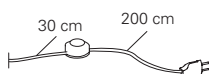

Base

Satin bronze

Satin nickel

Cable / Switch

Transparent
FL
On-Off switch
L: 30 + 200 cm

Frame

Braided steel mesh
(satin nickel body)

Dark brown leather