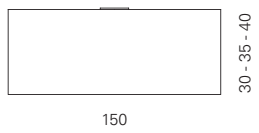

CIRCUS LED
PL 150

Product dimensions	Light source	Packaging dimensions	
Ø: 150 cm H: 30 cm/ H: 35 cm/ H: 40 cm weight: 16 kg	1 x 70W Custom LED plate Light Emission: 10.000 Lm 3.000 K; CRI: >90 Dimmable	BOX 1 L: 74 cm D: 74 cm H: 29 cm weight: 10 kg	BOX 2 L: 160 cm D: 160 cm H: 70 cm weight: 20 kg

Code	Frame	Shade	Price
ACON.000471/LED	Satin nickel	White cotton	€ 1.295,00
ACON.000477/LED	Satin nickel	Black cotton	€ 1.295,00
ACON.000485/LED	Satin nickel	White "Dragnet"	€ 1.530,00
ACON.000749/LED	Satin nickel	Grey "Dragnet"	€ 1.530,00
ACON.000483/LED	Satin nickel	Ivory Shantung	€ 1.450,00
ACON.000820/LED	Satin nickel	Bronze Shantung	€ 1.450,00
ACON.000800/LED	Satin nickel	Light grey Shantung	€ 1.450,00
ACON.000629/LED	Satin nickel	White linen	€ 1.540,00
ACON.000751/LED	Satin nickel	Estella	€ 1.630,00
ACON.000753/LED	Satin nickel	Pebble	€ 1.630,00
PPASS150	Supplement for trimming (colours: white - grey - brown - black)		+ € 155,00