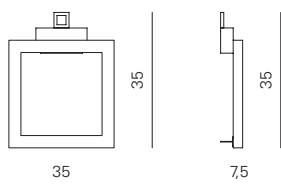

UFFIZI
AP 1

Product dimensions

L: 35 cm
D: 7,5 cm
H: 35 cm

weight: 3 kg

Light source

1 X 25W
Strip LED
Light Emission: 2.100 Lm
2.700 K; CRI: >90
Dimmable

Packaging dimensions

BOX 1
L: 12 cm
D: 41 cm
H: 67 cm

weight: 4 kg

Code	Frame	Diffuser	Price
ACAM.002000	Polished nickel	Amber onyx marble frame 35x35 cm	€ 850,00