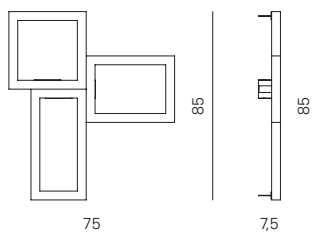

UFFIZI
AP TRIO

Product dimensions	Light source	Packaging dimensions
L: 75 cm D: 7,5 cm H: 85 cm weight: 13 kg	3 X 25W Strip LED Light Emission: 6.300 Lm 2.700 K; CRI: >90 Dimmable	BOX 1 L: 110 cm D: 110 cm H: 13 cm weight: 14 kg

Code	Frame	Diffuser	Price
ACAM.002006	Polished nickel	Amber onyx marble frame	€ 2.250,00