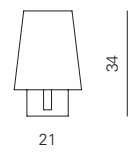

QUADRA NEW
AP

Product dimensions

L: 21 cm
D: 26 cm
H: 34 cm

weight: 1,5 kg

Light source

1 X E27
LED light bulb

Packaging dimensions

BOX 1	BOX 2
L: 27 cm	L: 29 cm
D: 27 cm	D: 27 cm
H: 29 cm	H: 29 cm
weight: 2 kg	weight: 0,5 kg

Code	Frame	Diffuser	Price
ACAM.002870	Matt light satin bronze	White cotton	€ 260,00
ACAM.002872	Matt light satin bronze	White linen	€ 295,00
ACAM.002874	Matt black silk lacquered	White cotton	€ 260,00
ACAM.002876	Matt black silk lacquered	White linen	€ 295,00
PPASS	Supplement for trimming (colours: grey - black - "yellow mustard" colour)		+ € 30,00