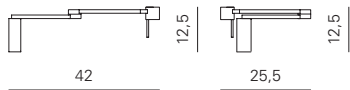

MANHATTAN
AP

Product dimensions

L: 42 cm
D: 25,5 cm
H: 12,5 cm

weight: 0,5 kg

Light source

1 X 3W
Custom LED
Light Emission: 500 Lm
2.700 K; CRI: >90

Packaging dimensions

BOX 1
L: 33 cm
D: 21 cm
H: 6,5 cm
weight: 1 kg

Code	Frame	Price
ACAM.001337	Satin bronze WITHOUT switch	€ 300,00
ACAM.001385	Satin bronze WITH switch	€ 310,00
ACAM.001339	Satin nickel WITHOUT switch	€ 300,00
ACAM.001387	Satin nickel WITH switch	€ 310,00