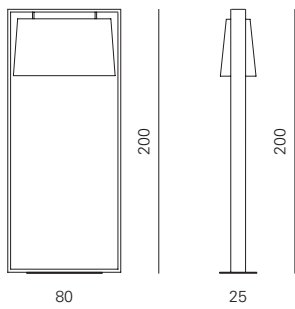

Special finishes or customized versions available for projects. Please contact the sales office.

FRAME

FL MR

Product dimensions

L: 80 cm
D: 25 cm
H: 200 cm

weight: 11 kg

Light source

2 X E27
LED light bulbs