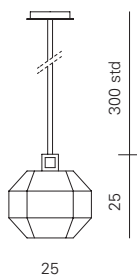

TREASURE
SO

Product dimensions	Light source	Packaging dimensions
L: 25 cm D: 25 cm H: 325 cm weight: 6 kg	1 X E27 LED light bulb Dimmable	BOX 1 L: 31 cm D: 31 cm H: 56 cm weight: 7 kg

Code	Frame	Diffuser	Price
ACAM.001753	Polished nickel	Engraved crystal Black braided leather	€ 800,00
ACAM.001867	Rose gold DELUXE version	Rose gold metallic engraved crystal Black braided leather - DELUXE version	€ 880,00
EXTRA CABLE (standard cable: 300 cm)		Up to 500 cm	+ € 160,00
		Up to 1.000 cm	+ € 320,00