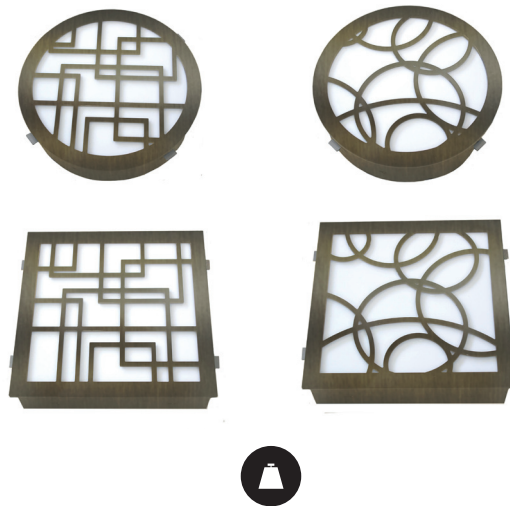

RESETTE PL

STAFFAN TOLLGARD

Resette PL is the ceiling-mounted version of Recessed lamp, designed to illuminate corridors, passage zones and public areas. Resette PL is characterised by a metal grid in satin bronze finish with decorative motifs and a white plexiglass diffuser. The mask is removable and customizable, also available on customer's design. The light source is a custom LED board, dimmable and compatible with remote control systems. The design is inspired by the stained glass windows that illuminate the Gothic style churches.

Frame

Matt light satin bronze

Optional finish

Matt white lacquered

Minimum quantity: 10 pieces

Diffuser

Satin plexiglass

Optional mask

ROUND 3

SQUARE 3

Minimum quantity: 5 pieces

Personalized frontal design

Minimum quantity: 10 pieces
Supplement: +15%

Light source

Custom LED

Dimmable

Compatible with remote control systems.
Please refer to the website or contact the sales office for technical details.

Special finishes or customized versions available for projects. Please contact the sales office.