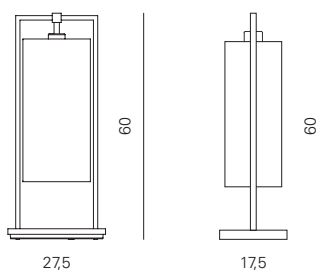

Minimum quantity: 5 pieces
Supplement: + € 65,00 each

Special finishes or customized versions available for projects. Please contact the sales office.

ATHENA
TA

Product dimensions

L: 27,5 cm
D: 17,5 cm
H: 60 cm