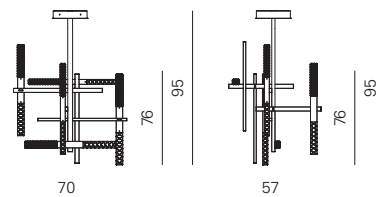

MIKADO
SO h.95

Product dimensions

L: 70 cm
D: 57 cm
H: 95 cm

weight: 14 kg

Light source

10 X 4W
Custom LED
Light Emission: 5.600 Lm
3000 K; CRI: >90
Dimmable

Packaging dimensions

BOX 1	BOX 2
L: 81 cm	L: 43 cm
D: 67 cm	D: 43 cm
H: 102 cm	H: 17 cm
weight: 12 kg	weight: 4 kg

Code	Frame	Diffuser	Price
ACAM.002399	Satin brass vintage	Transparent crystal Engraved / Prismatic	€ 4.000,00