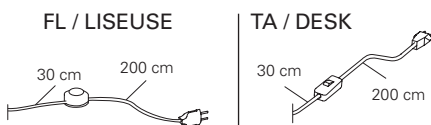

Frame

-  Matt light satin bronze
-  Matt black silk lacquered

Optional finish

-  Chrome

Minimum quantity: 5 pieces
Supplement: + 20%

Cable / Switch

Black fabric
On-Off switch
FL / LISEUSE / TA / DESK
L: 30 + 200 cm