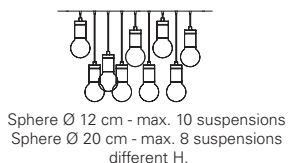

SOLITARIO
LINEAR CLUSTER 100 CM

Possibility of creating special and custom-made clusters.
Please contact the sales office for further technical details.

Product dimensions | **Packaging dimensions**

L: 100 cm
D: 3,4 cm
H: 5 cm