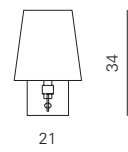

QUADRA NEW
AP LED

Product dimensions

L: 21 cm
D: 26 cm
H: 34 cm

weight: 1,5 kg

Light source

1 X E27 LED +
1 X Custom LED
Light Emission: 500 Lm
2700 K; CRI: >90

Packaging dimensions

BOX 1	BOX 2
L: 27 cm	L: 29 cm
D: 27 cm	D: 27 cm
H: 29 cm	H: 29 cm
weight: 2 kg	weight: 0,5 kg

Code	Frame	Diffuser	Price
ACAM.002878	Matt light satin bronze	White cotton	€ 420,00
ACAM.002880	Matt light satin bronze	White linen	€ 450,00
ACAM.002882	Matt black silk lacquered	White cotton	€ 420,00
ACAM.002884	Matt black silk lacquered	White linen	€ 450,00
PPASS	Supplement for trimming (colours: grey - black - "yellow mustard" colour)		+ € 30,00