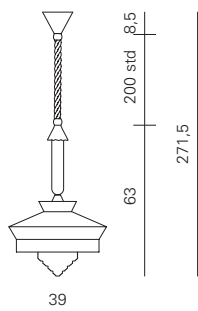

**CALYPSO
MARTINIQUE
SO OUTDOOR**

Product dimensions

Ø: 39 cm
H: 271,5 cm

weight: 4 kg

Light source

1 X E27 T8
Tubular LED bulb
IP65

Packaging dimensions

BOX 1	BOX 2
L: 55 cm	L: 44 cm
D: 24 cm	D: 44 cm
H: 30 cm	H: 24 cm

weight: 3,5 kg   weight: 2,5 kg

Code	Frame	Shade	Price
ACAM.002162	Satin brass Green waterproof braided rope	Black	€ 980,00
ACAM.002164	Satin brass Green waterproof braided rope	Yellow	€ 980,00
ACAM.002166	Satin brass Green waterproof braided rope	Building	€ 980,00
ACAM.002168	Satin brass Green waterproof braided rope	White	€ 980,00
EXTRA CABLE (standard cable: 200 cm)		Up to 500 cm	+ € 160,00
		Up to 1.000 cm	+ € 320,00