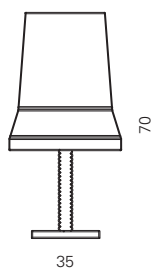

AUDREY
TA LARGE

Product dimensions

Ø: 35 cm
H: 70 cm

weight: 2 kg

Light source

1 X E27
LED light bulb

Packaging dimensions

BOX 1	BOX 2
L: 35 cm	L: 40 cm
D: 32 cm	D: 40 cm
H: 55 cm	H: 50 cm

weight: 2,5 kg   weight: 2,5 kg

Code	Frame	Shade	Price
ACAM.001511	Glossy black lacquered Stem in black braided silk rope	Ivory cotton and velvet Ivory satin trimming	€ 600,00
ACAM.001345	Glossy black lacquered Stem in black braided silk rope	Ivory cotton and velvet Black satin trimming	€ 600,00