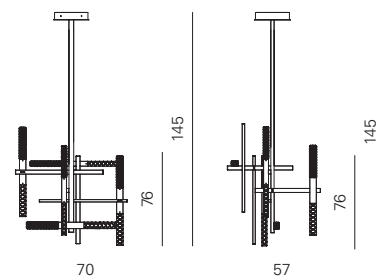

MIKADO
SO h.145

Product dimensions

L: 70 cm
D: 57 cm
H: 145 cm

weight: 14 kg

Light source

10 X 4W
Custom LED
Light Emission: 5.600 Lm
3000 K; CRI: >90
Dimmable

Packaging dimensions

BOX 1	BOX 2
L: 81 cm	L: 43 cm
D: 67 cm	D: 43 cm
H: 102 cm	H: 17 cm
weight: 12 kg	weight: 4 kg

Code	Frame	Diffuser	Price
ACAM.002112	Satin brass vintage	Transparent crystal Engraved / Prismatic	€ 4.000,00

MIKADO SO - SPECIAL HEIGHTS

Possibility of making suspensions with special and custom-made heights.
Please contact the sales office for further technical details.

SPECIAL HEIGHTS (standard heights: 95 - 120 - 145 cm)	Standard fee for customized height	+ € 200,00
	Supplement for every additional 50 cm	+ € 150,00