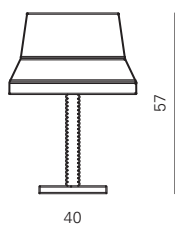

AUDREY
TA MEDIUM

Product dimensions

Ø: 40 cm
H: 57 cm

weight: 2 kg

Light source

1 X E27
LED light bulb

Packaging dimensions

BOX 1	BOX 2
L: 35 cm	L: 43 cm
D: 32 cm	D: 43 cm
H: 55 cm	H: 31 cm

weight: 2,5 kg   weight: 2,5 kg

Code	Frame	Shade	Price
ACAM.001495	Glossy black lacquered Stem in black braided silk rope	Ivory cotton and velvet Ivory satin trimming	€ 600,00
ACAM.001259	Laccato nero lucido Stem in black braided silk rope	Ivory cotton and velvet Black satin trimming	€ 600,00