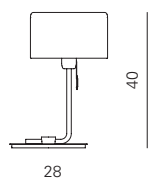

JOSEPHINE
TA SMALL

Product dimensions | **Light source**

Ø: 28 cm
H: 40 cm

1 X E27
LED light bulb

Code	Frame	Shade	Price
ACAM.002693	Matt light satin bronze	Amalfi yellow	€ 350,00
ACAM.002934	Matt light satin bronze	Amalfi grey	€ 350,00
ACAM.002695	Matt light satin bronze	White linen	€ 350,00