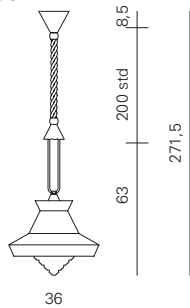

**CALYPSO
GUADALOUPE
SO**

Product dimensions

Ø: 36 cm
H: 271,5 cm

weight: 4 kg

Light source

1 X E27
LED light bulb

Packaging dimensions

BOX 1	BOX 2
L: 55 cm	L: 44 cm
D: 24 cm	D: 44 cm
H: 30 cm	H: 24 cm

weight: 3,5 kg   weight: 2,5 kg

Code	Frame	Shade	Price
ACAM.002019-P45000	Satin brass Moss green braided silk rope	Black	€ 750,00
ACAM.002019-P45001	Satin brass Moss green braided silk rope	Mint	€ 750,00
ACAM.002019-P45002	Satin brass Moss green braided silk rope	Sale e pepe	€ 750,00
ACAM.002019-P45003	Satin brass Moss green braided silk rope	White	€ 750,00
EXTRA CABLE (standard cable: 200 cm)		Up to 500 cm	+ € 160,00
		Up to 1.000 cm	+ € 320,00