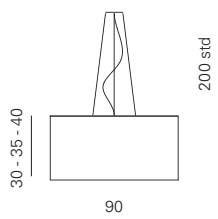

CIRCUS
SO 90

Product dimensions

Ø: 90 cm
H: 30 cm/
H: 35 cm/
H: 40 cm
weight: 10 kg

Light source

4 x E27
LED light bulbs

Packaging dimensions

BOX 1	BOX 2
L: 65 cm	L: 110 cm
D: 70 cm	D: 110 cm
H: 15 cm	H: 70 cm
weight: 4 kg	weight: 10 kg

Code	Frame	Shade	Price
ACON.000175	Satin nickel	White cotton	€ 705,00
ACON.000209	Satin nickel	Black cotton	€ 705,00
ACON.000275	Satin nickel	White "Dragnet"	€ 770,00
ACON.000707	Satin nickel	Grey "Dragnet"	€ 770,00
ACON.000233	Satin nickel	Ivory Shantung	€ 745,00
ACON.000810	Satin nickel	Bronze Shantung	€ 745,00
ACON.000790	Satin nickel	Light grey Shantung	€ 745,00
ACON.000601	Satin nickel	White linen	€ 790,00
ACON.000709	Satin nickel	Estella	€ 900,00
ACON.000711	Satin nickel	Pebble	€ 900,00
PPASS90	Supplement for trimming (colours: white - grey - brown - black)		+ € 110,00
EXTRA CABLE (standard cable: 200 cm)		Up to 500 cm	+ € 50,00
		Up to 1.000 cm	+ €140,00