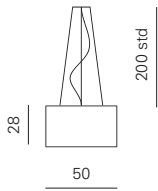

1. Remove the diffuser before cleaning the inside of the lamp.

CIRCUS
SO 50

Product dimensions

Ø: 50 cm
H: 28 cm

weight: 5,5 kg

Light source

3 x E27
LED light bulbs

Packaging dimensions