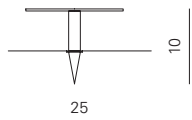

GROUND PLATE
ACCESSORY

Product dimensions	Packaging dimensions
Ø: 25 cm	BOX 1
H: 10 cm	L: 27 cm
weight: 1 kg	D: 27 cm
	H: 29 cm
	weight: 1,5 kg

Code	Frame	Price
SE.000216	Black lacquered metal	€ 100,00