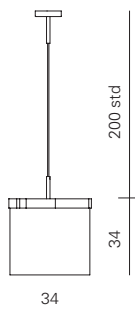

ARCIPELAGO SO

Product dimensions	Light source	Packaging dimensions
L: 34 cm D: 33,8 cm H: 234 cm weight: 5 kg	1 X 18W Custom LED Light Emission: 1.800 Lm 3.000 K; CRI: >90 Dimmable	BOX 1 L: 38 cm D: 42 cm H: 48 cm weight: 6 kg

Code	Frame	Fringes	Price
ACAM.002561	Polished brass	"Sage green colour" fringes	€ 880,00
ACAM.002563	Polished brass	"Sand colour" fringes	€ 880,00
ACAM.002565	Polished brass	"Rust colour" fringes	€ 880,00
ACAM.002567	Polished brass	"Aragosta" (bright orange) fringes	€ 880,00
ACAM.002569	Polished brass	"Cognac colour" fringes	€ 880,00
ACAM.002571	Polished brass	"Fog colour" fringes	€ 880,00
EXTRA CABLE (standard cable: 200 cm)		Up to 500 cm	+ € 30,00