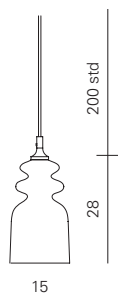

MESSALINA
DIFFUSER + CABLE

Product dimensions	Light source	Packaging dimensions
L: 100 cm D: 15 cm H: 235 cm weight: 1 kg	1 X E27 LED light bulb	BOX 1 L: 27 cm D: 27 cm H: 25 cm weight: 1 kg
		BOX 2 L: 23 cm D: 23 cm H: 38 cm weight: 1 kg

Code	Frame	Diffuser	Price
ACAM.002989	Matt light satin bronze	Dark amber metallized blown glass	€ 370,00
ACAM.002991	Matt light satin bronze	Antique pink blown metallized glass	€ 370,00
ACAM.002993	Matt light satin bronze	Petrol blue metallized blown glass	€ 370,00
EXTRA CABLE (standard cable: 200 cm)		Up to 500 cm	+ € 30,00
		Up to 1.000 cm	+ € 80,00

MESSALINA
RECTANGULAR CLUSTER 94 X 39 CM

Possibility of creating special and custom-made clusters.
Please contact the sales office for further technical details.