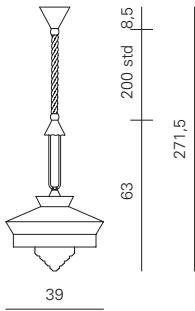

**CALYPSO
MARTINIQUE**
SO

Product dimensions

Ø: 39 cm
H: 271,5 cm

weight: 4 kg

Light source

1 X E27
LED light bulb

Packaging dimensions

BOX 1	BOX 2
L: 55 cm	L: 44 cm
D: 24 cm	D: 44 cm
H: 30 cm	H: 24 cm

weight: 3,5 kg   weight: 2,5 kg

Code	Frame	Shade	Price
ACAM.002019-P45004	Satin brass Moss green braided silk rope	Black	€ 750,00
ACAM.002019-P45005	Satin brass Moss green braided silk rope	Yellow	€ 750,00
ACAM.002019-P45006	Satin brass Moss green braided silk rope	Building	€ 750,00
ACAM.002019-P45007	Satin brass Moss green braided silk rope	White	€ 750,00
EXTRA CABLE (standard cable: 200 cm)		Up to 500 cm	+ € 160,00
		Up to 1.000 cm	+ € 320,00