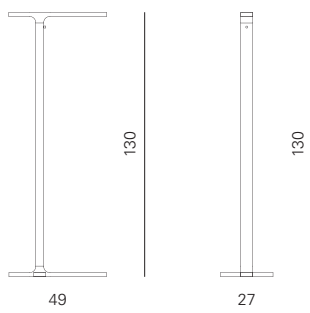

Light source

Strip LED
Adjustable light (180°)
Three positions: left, right and central

Special finishes or customized versions available for projects. Please contact the sales office.

BEAM
TA

Product dimensions	Light source	Packaging dimensions
L: 49 cm D: 6 cm H: 28 cm weight: 4 kg	2 X 4W Strip LED Light Emission: 880 Lm 2.700 K; CRI: >90	BOX 1 L: 12 cm D: 41 cm H: 67 cm weight: 5 kg

Code	Frame	Price
ACAM.002672	Satin bronze	€ 780,00

BEAM
FL

Product dimensions	Light source	Packaging dimensions
L: 49 cm D: 27 cm H: 130 cm weight: 11,5 kg	2 X 4W Strip LED Light Emission: 880 Lm 2.700 K; CRI: >90	BOX 1 L: 59 cm D: 35 cm H: 139 cm weight: 13 kg