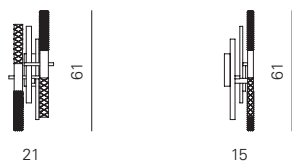

MIKADO
AP

Product dimensions	Light source	Packaging dimensions
L: 21 cm D: 15 cm H: 61 cm weight: 4 kg	4 X 4W Custom LED Light Emission: 2.240 Lm 3.000 K; CRI: >90 Dimmable	BOX 1 L: 52 cm D: 52 cm H: 32 cm weight: 5 kg

Code	Frame	Diffuser	Price
ACAM.002114	Satin brass vintage	Transparent crystal Engraved / Prismatic	€ 1.500,00