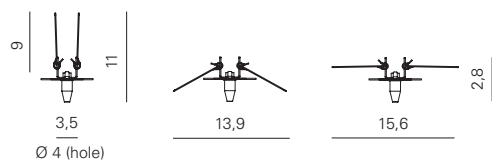

KUBRIC
LINEAR CLUSTER 130 CM

Possibility of creating special and custom-made clusters.
Please contact the sales office for further technical details.

Diffuser Ø 14 cm - max. 6 suspensions
Diffuser Ø 20 cm - max. 5 suspensions,
linear H.

Diffuser Ø 14 cm - max. 12 suspensions
Diffuser Ø 20 cm - max. 10 suspensions,
different H.

Product dimensions

L: 130 cm
D: 3,4 cm
H: 5 cm

Packaging dimensions

BOX 1
L: 140 cm
D: 8 cm
H: 10 cm

Code	Frame	Price
SIST.000042/6-140	Kubric - Diffuser Ø 14 cm - Bronze painted - max. 6 suspensions	€ 180,00
SIST.000042/12-140	Kubric - Diffuser Ø 14 cm - Bronze painted - max. 12 suspensions	€ 180,00
SIST.000042/5-200	Kubric - Diffuser Ø 20 cm - Bronze painted - max. 5 suspensions	€ 180,00
SIST.000042/10-200	Kubric - Diffuser Ø 20 cm - Bronze painted - max. 10 suspensions	€ 180,00

KUBRIC
CONNECTION FOR FALSE CEILING

Code	Frame	Price
SIST.000043	Bronze painted	€ 15,00