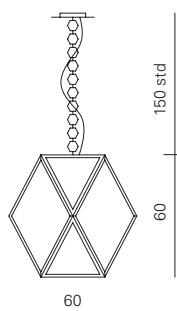

L: 52 cm
D: 52 cm
H: 55 cm

weight: 7 kg

Code	Frame	Diffuser	Price
ACAM.001251	Matt white lacquered	Satin finish acrylic	€ 830,00
ACAM.001249	Matt black lacquered	Satin finish acrylic	€ 830,00

MUSE OUTDOOR
SO LARGE