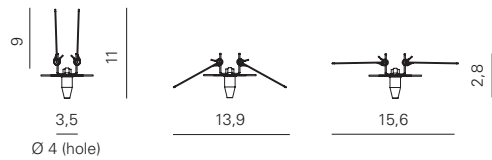

MESSALINA
CONNECTION FOR FALSE CEILING

Code	Frame	Price
SIST.000049	Bronze painted	€ 15,00