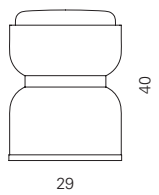

CLESSIDRA
KRONOS

Product dimensions	Light source	Packaging dimensions
Ø: 29 cm H: 40 cm weight: 7,5 kg	1 X E27 LED light bulb + 1 X E27 LED filament	BOX 1 L: 65 cm D: 43 cm H: 41 cm weight: 9 kg

Code	Frame	Diffuser	Price
ACAM.001926	Satin bronze	Glossy white glass Bronze metallized blown glass	€ 1.050,00
ACAM.001924	Chrome	Glossy white glass Chrome / black chrome blown glass	€ 1.050,00