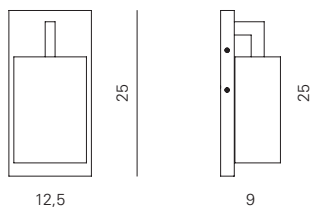

COCO
AP MINI IP44

Product dimensions

L: 12,5 cm
D: 9 cm
H: 25 cm

weight: 1 kg

Light source

1 X G9
LED light bulb
IP44

Packaging dimensions

BOX 1
L: 40 cm
D: 17 cm
H: 17 cm

weight: 1,5 kg

Code	Frame	Shade	Price
ACAM.000849	Chrome	Waterproof white fabric	€ 305,00