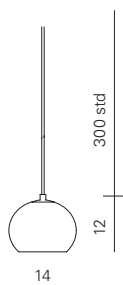

KUBRIC
SO SINGLE
DIFFUSER + CABLE

Product dimensions	Light source	Packaging dimensions
Ø: 14 cm H: 312 cm weight: 1 kg	1 X 5W Custom LED Light Emission: 550 Lm 2.700 K; CRI: >90	BOX 1 L: 22 cm D: 22 cm H: 25 cm weight: 1 kg

Code	Frame	Diffuser	Price
ACAM.002816	Matt light satin bronze	Matt green glass	€ 335,00
ACAM.002818	Matt light satin bronze	Matt light blue glass	€ 335,00
ACAM.002820	Matt light satin bronze	Matt "yellow mustard" colour glass	€ 335,00
ACAM.002822	Matt light satin bronze	Matt amethyst glass	€ 335,00
ACAM.002824	Matt light satin bronze	Polished bronze glass with gold painted inside	€ 335,00
EXTRA CABLE (standard cable: 300 cm)		Up to 500 cm	+ € 60,00
		Up to 1.000 cm	+ € 120,00