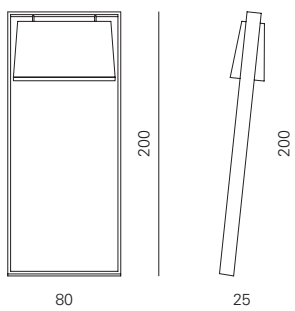

Shade

White cotton

Price

€ 1.250,00

FRAME

FL MRS - WALL

Product dimensions

L: 80 cm
D: 25 cm
H: 200 cm