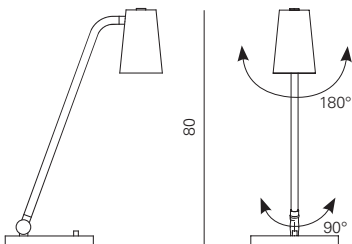

UP
DESK XL

Product dimensions

Ø: 30 cm
H: 80 cm

weight: 13 kg

Light source

1 X E27
LED light bulb

Packaging dimensions

BOX 1
L: 65 cm
D: 65 cm
H: 85 cm

weight: 15 kg

Code	Frame	Shade	Price
ACAM.001811	Satin bronze with brass details Honey silk rope	Outside: satin bronze Inside: gold	€ 700,00
ACAM.001813	Chrome with black nickel details Smoke grey silk rope	Outside: chrome Inside: gold	€ 700,00