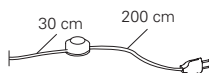

Cable / Switch

Black fabric
TA / TA SOLO

Three step push switch on the base
L: 200 cm

FL
Foot dimmer switch
L: 30 + 200 cm