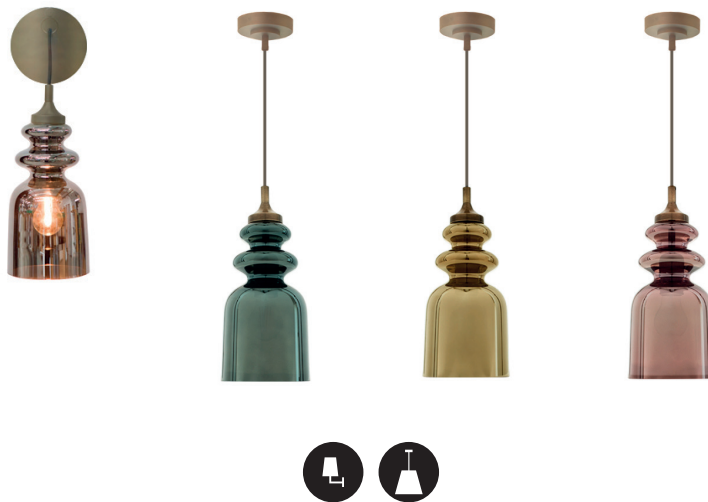

Messalina is Cornelia's younger sister. Available as a suspension and wall lamp, made of blown and then "metallized vacuum" glass, a technique that gives a touch of magic and a game of suggestive transparencies. Now available in new colours. Special multiple compositions are available upon request.