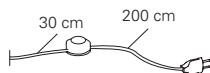

Frame

 Stem made of gunmetal grey lacquered wood

 Black satin nickel base

Cable / Switch

Black fabric
On-Off switch
FL
L: 30 + 200 cm

Shade

 Ivory silk

Light source