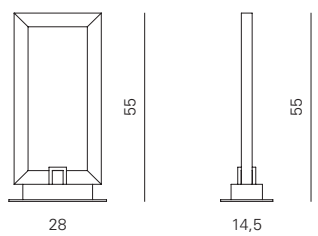

UFFIZI
TA

Product dimensions	Light source	Packaging dimensions
L: 28 cm D: 14,5 cm H: 55 cm weight: 5 kg	1 X 25W Strip LED Light Emission: 2.100 Lm 2.700 K; CRI: >90 Dimmable	BOX 1 L: 34 cm D: 26 cm H: 69 cm weight: 6 kg

Code	Frame	Diffuser	Price
ACAM.002045	Polished nickel	Amber onyx marble frame 40x30 cm	€ 1.250,00