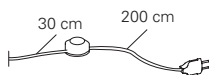

Cable / Switch

SO
Honey-coloured braided silk rope
with metal chain
H: 150 cm
TA
Black fabric
On-Off switch
L: 30 + 200 cm