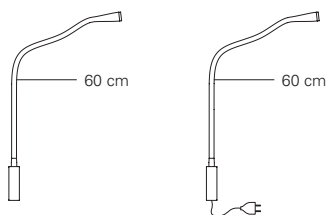

FLEXILED
AP L60 LEATHER

Product dimensions

BASE
L: 5 cm
D: 3 cm
H: 10 cm
FRAME
60 cm
weight: 0,5 kg

Light source

1 X 3W
Custom LED
Light Emission: 500 Lm
2.700 K; CRI: >90

Packaging dimensions

BOX 1
L: 78 cm
D: 14 cm
H: 8 cm

weight: 1 kg

Code	Base	Frame	Price
ACAM.000347	Satin bronze WITHOUT switch	Dark brown leather	€ 295,00
ACAM.000349	Satin bronze WITHOUT switch	Ivory leather	€ 295,00
ACAM.000767	Satin bronze WITHOUT switch	Black leather	€ 295,00
ACAM.000351	Satin bronze WITH switch	Dark brown leather	€ 305,00
ACAM.000353	Satin bronze WITH switch	Ivory leather	€ 305,00
ACAM.000765	Satin bronze WITH switch	Black leather	€ 305,00
ACAM.000885	Satin nickel WITHOUT switch	Dark brown leather	€ 295,00
ACAM.000887	Satin nickel WITHOUT switch	Ivory leather	€ 295,00
ACAM.000895	Satin nickel WITHOUT switch	Black leather	€ 295,00
ACAM.000889	Satin nickel WITH switch	Dark brown leather	€ 305,00
ACAM.000891	Satin nickel WITH switch	Ivory leather	€ 305,00
ACAM.000893	Satin nickel WITH switch	Black leather	€ 305,00
Cable (black fabric) with plug		200 cm	+ € 50,00