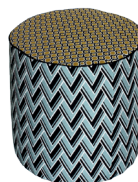

The exclusive textures of Calypso and Babu fabrics now become the unique coating of CALYBABU: the new collection of outdoor ottomans signed by Contardi. The accessories are available in seven combinations of geometric motifs in different colours. Waterproof fabrics, water repellent polyurethane padding and structure are suitable for outdoor use. The product is supplied with an additional waterproof protective cover.

Frame

Polystyrene cylinder
Polyurethane padding with water repellent treatment for outdoor use

Upholstery

Waterproof - fireproof outdoor fabric

*waterproof cover as a protection bag available

Optional finish

British standard fireproof padding

Minimum quantity: 5 pieces
Supplement: + 20%

Pattern
B

Special finishes or customized versions available for projects. Please contact the sales office.

NOTES:

1. Textile cover not removable.

2. Fire-resistant fabric: CLASSE UNO IM - BS EN 1021.1:2006 CIGARETTE TEST - BS EN 1021.2:2006 BUTANE FLAME TEST - NPFA 260:CLASS 1 IMO A0652(16) - CIGARETTE TEST AND BUTANE TEST