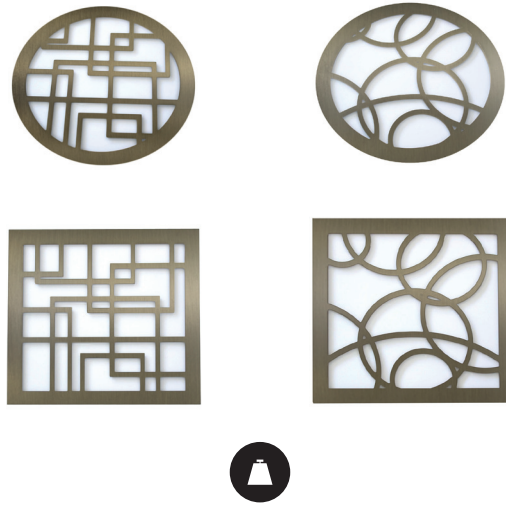

RECESSED

STAFFAN TOLLGARD

The recessed lamp by Contardi, designed to illuminate corridors, passage zones and public areas. Recessed is characterised by a metal grid in satin bronze finish with decorative motifs and a white plexiglass diffuser. The mask is removable and customizable, also available on customer's design. The light source is a custom LED board, dimmable and compatible with remote control systems. The design is inspired by the stained glass windows that illuminate the Gothic style churches.