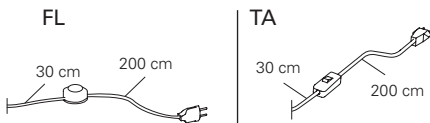

Frame

Cable / Switch

Black fabric
On-Off switch
FL / TA
L: 30 + 200 cm