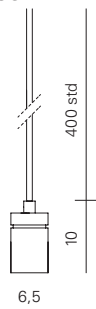

SOLITARIO
SO

Product dimensions	Light source	Packaging dimensions
Ø: 6,5 cm H: 10 cm weight: 1 kg	1 X GU10 LED light bulb Light Emission: 870 Lm 3.000 K; CRI: >90	BOX 1 L: 33 cm D: 21 cm H: 12 cm weight: 1,5 kg

Code	Frame	Price
SIST.000006/BR	Matt light satin bronze	€ 165,00
SIST.000006/LNO	Matt black silk lacquered	€ 175,00
EXTRA CABLE (Cable standard: 400 cm)	Up to 1.000 cm	+ € 80,00