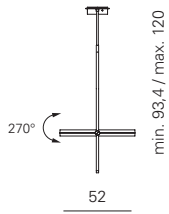

DORIAN
SO LARGE

Product dimensions

L: 60 cm
D: 52 cm
H: telescopic
min.93,4cm
max.120 cm
weight: 13,5 kg

Light source

1 X 55W
Custom LED plate
Light Emission: 7.500 Lm
3.000 K; CRI: >90
Dimmable

Packaging dimensions

BOX 1
L: 103 cm
D: 73 cm
H: 33 cm
weight: 15 kg

Code	Frame	Diffuser	Price
ACAM.002104	Polished light satin bronze	Plexiglass with "Honeycomb effect" screen printing - Smoked colour mirror	€ 1.750,00
ACAM.002543	Matt black silk lacquered	Plexiglass with "Honeycomb effect" screen printing - Smoked colour mirror	€ 1.750,00