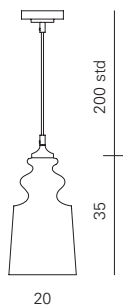

CORNELIA
SO

Product dimensions	Light source	Packaging dimensions	
Ø: 20 cm H: 235 cm weight: 1,5 kg	1 X E27 LED light bulb	BOX 1 L: 25 cm D: 20 cm H: 22 cm weight: 1 kg	BOX 2 L: 27 cm D: 27 cm H: 42 cm weight: 2 kg

Code	Frame	Diffuser	Price
ACAM.002747	Matt light satin bronze	Dark amber metallized blown glass	€ 495,00
ACAM.002749	Matt light satin bronze	Antique pink blown metallized glass	€ 495,00
ACAM.002751	Matt light satin bronze	Petrol blue metallized blown glass	€ 495,00
EXTRA CABLE (standard cable: 200 cm)		Up to 500 cm	+ € 30,00
		Up to 1.000 cm	+ € 80,00