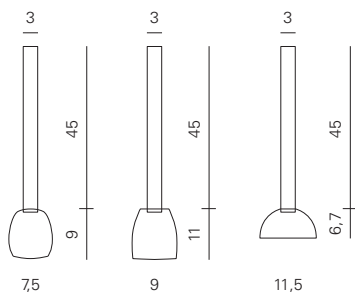

MOON CRYSTAL
SO

Product dimensions | Light source

Ø: 3 cm
H: 45 cm

weight: 1 kg

1 X 2W
Custom LED
Light Emission: 500 Lm
3.000 K; CRI: >90

Code	Frame	Diffuser	Price
ACAM.002858	Bronze finish	"Venezia Amber"	€ 495,00
ACAM.002860	Black finish	"Lente black"	€ 495,00
ACAM.002862	Natural Brill steel finish	"Macedonia Crystal"	€ 495,00