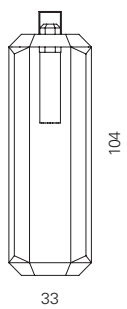

CUBE OUTDOOR
LARGE BATTERY

Product dimensions	Light source	Packaging dimensions
L: 33 cm D: 33 cm H: 104 cm weight: 17 kg	1 X 3W Custom LED Light Emission: 400 Lm 2.700 K; CRI: >90 IP65	BOX 1 L: 47 cm D: 47 cm H: 121 cm weight: 18 kg

Code	Frame	Diffuser	Price
ACAM.002388	Outside: dark bronze Inside: gold lacquered	Satin plexiglass	€ 1.400,00
ACAM.002649	Outside: matt white lacquered Inside: matt white lacquered	Satin plexiglass	€ 1.400,00