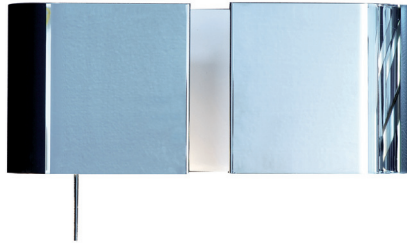

DUOS

IZEU (TRISTAN AUER & FREDERICK SICARD)

Duos is a wall lamp that has a double light source, with wiring that makes the two light sources independent. On one side there is a reading lamp, which is on the side where the metal rod is located and can be seen. The metal rod directs the light source. Note that the lamp is available in the right or left version. Having the possibility to wire them independently with two separate switches, the two light sources can be switched on at the same time or alternatively one or the other depending on the use. The standard finishes are: chrome with white interior or white with gold interior.

Frame

Chrome
White inside

Matt white lacquered
Gold painted inside

Light source

E14 LED

You can use LED light bulbs of the highest available wattage

GU10 LED

You can use LED light bulbs of the highest available wattage

Special finishes or customized versions available for projects. Please contact the sales office.