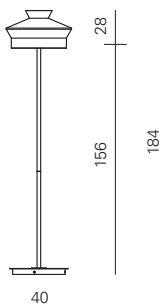

**CALYPSO
GUADALOUPE
FL OUTDOOR**

Product dimensions

Ø: 40 cm
H: 184 cm

weight: 20 kg

Light source

1 X E27 T8
Tubular LED bulb
IP65

Packaging dimensions

BOX 1	BOX 2	BOX 3
L: 20,5 cm	L: 42 cm	L: 47 cm
D: 20,5 cm	D: 42 cm	D: 47 cm
H: 190 cm	H: 16 cm	H: 43 cm

weight: 4 kg   weight: 15,5 kg   weight: 3 kg

Code	Frame	Shade	Price
ACAM.002646	Matt black lacquered Reseda green RAL 6011 lacquered	Black	€ 1.050,00
ACAM.002650	Matt black lacquered Reseda green RAL 6011 lacquered	Mint	€ 1.050,00
ACAM.002652	Matt black lacquered Reseda green RAL 6011 lacquered	Sale e pepe	€ 1.050,00
ACAM.002654	Matt black lacquered Reseda green RAL 6011 lacquered	White	€ 1.050,00