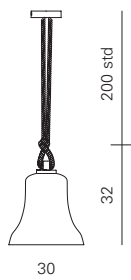

**BELLE
SO SMALL**

Product dimensions	Light source	Packaging dimensions
Ø: 30 cm H: 32 cm weight: 4 kg	1 X E27 LED light bulb	BOX 1 L: 47 cm D: 47 cm H: 43 cm weight: 5 kg

Code	Frame	Diffuser	Price
ACAM.001845	Matt white lacquered canopy Grey braided silk rope	Glossy white ceramic	€ 620,00
ACAM.001849	"Grey mud" lacquered canopy Brown braided silk rope	Outside: glossy "grey mud" coloured ceramic Inside: glossy white ceramic	€ 690,00
ACAM.001851	Bronze effect lacquered canopy Brown braided silk rope	DELUXE version Glossy bronze ceramic	€ 1.030,00
EXTRA CABLE (standard cable: 200 cm)		Up to 500 cm	+ € 160,00
		Up to 1.000 cm	+ € 320,00