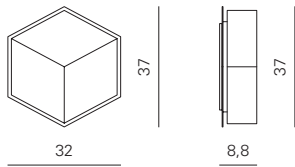

SATOR #2
AP SMALL

Product dimensions	Light source	Packaging dimensions
L: 32 cm D: 8,8 cm H: 37 cm weight: 2 kg	1 X 17W Custom LED Light Emission: 2.480 Lm 3.000 K; CRI: >90	BOX 1 L: 43 cm D: 18 cm H: 43 cm weight: 2,5 kg

Code	Frame	Trim	Price
ACAM.002705	White trilogy	"Yellow mustard colour" velvet	€ 475,00
ACAM.002707	White trilogy	"Blue aviation colour" velvet	€ 475,00
ACAM.002709	White trilogy	"Forest green" colour velvet	€ 475,00
ACAM.002711	White trilogy	Black velvet	€ 475,00