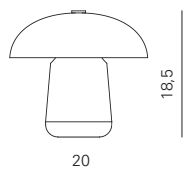

Product dimensions	Light source	Packaging dimensions
Ø: 20 cm H: 18,5 cm weight: 1 kg	1 X 2W Custom LED Light Emission: 550Lm 2.800 K; CRI: 90	BOX 1 L: 27 cm D: 27 cm H: 29 cm weight: 2 kg

Code	Frame	Diffuser	Price
ACAM.002968	Bronze	Bronze	€ 420,00
ACAM.002969	Bronze	White blown glass	€ 420,00
ACAM.002970	Bronze	Black blown glass	€ 420,00
ACAM.002971	Titanium	Titanium	€ 420,00
ACAM.002972	Titanium	White blown glass	€ 420,00
ACAM.002973	Titanium	Black blown glass	€ 420,00
ACAM.002974	Copper	Copper	€ 420,00
ACAM.002975	Copper	White blown glass	€ 420,00
ACAM.002976	Copper	Black blown glass	€ 420,00