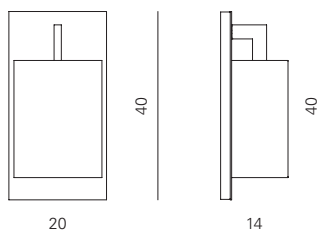

COCONETTE

AP

Product dimensions

L: 20 cm
D: 14 cm
H: 40 cm

weight: 3,5 kg

Light source

1 X E27
LED light bulb

Packaging dimensions

BOX 1

L: 23 cm
D: 23 cm
H: 52 cm

weight: 4,5 kg

Code	Frame	Shade	Price
ACAM.002739	Matt light satin bronze	White cotton	€ 340,00
ACAM.002741	Matt light satin bronze	Bronze Shantung	€ 365,00
ACAM.002743	Matt light satin bronze	Light grey Shantung	€ 365,00
ACAM.002745	Matt light satin bronze	White linen	€ 385,00