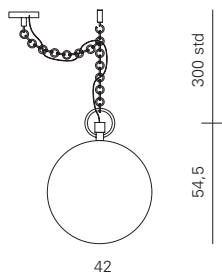

TIMELESS
SO LARGE

Product dimensions	Light source	Packaging dimensions
L: 42 cm D: 13 cm H: 354,5 cm weight: 14 kg	2 X 30W Custom LED Light Emission: 8.000 Lm 3.000 K; CRI: >90 Dimmable	BOX 1 L: 58 cm D: 58 cm H: 40 cm weight: 16 kg

Code	Frame	Diffuser	Price
ACAM.002140	Polished light satin bronze	Satin white glass	€ 1.500,00
ACAM.002142	Black nickel	Satin white glass	€ 1.500,00
EXTRA CABLE (standard cable: 300 cm)		Up to 500 cm	+ € 160,00
		Up to 1.000 cm	+ € 560,00