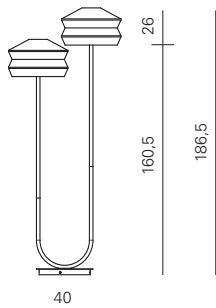

**CALYPSO
ANTIGUA**
FL DOUBLE OUTDOOR

Product dimensions

Ø: 40 cm
H: 186,5 cm

weight: 26 kg

Light source

2 X T8 E27
Tubular LED bulbs
IP65

Packaging dimensions

BOX 1	BOX 2	BOX 3	BOX 4
L: 62 cm	L: 42 cm	L: 47 cm	L: 47 cm
D: 17 cm	D: 42 cm	D: 47 cm	D: 47 cm
H: 182 cm	H: 16 cm	H: 43 cm	H: 43 cm
weight: 7,5 kg	weight: 15,5 kg	weight: 3 kg	weight: 3 kg

Code	Frame	Shade	Price
ACAM.002441	Matt black lacquered Reseda green RAL 6011 lacquered	Black	€ 1.600,00
ACAM.002443	Matt black lacquered Reseda green RAL 6011 lacquered	Mint	€ 1.600,00
ACAM.002445	Matt black lacquered Reseda green RAL 6011 lacquered	Sale e pepe	€ 1.600,00
ACAM.002447	Matt black lacquered Reseda green RAL 6011 lacquered	White	€ 1.600,00