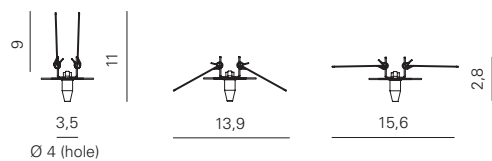

SOLITARIO
CONNECTION FOR FALSE CEILING

Code	Frame	Price
SIST.000060/BR	Bronze painted	€ 15,00
SIST.000060/LNO	Matt black silk lacquered	€ 15,00

SOLITARIO
SO DOUBLE

Product dimensions | **Light source**

L: 130 cm
D: 6,5 cm
H: 74,3 cm