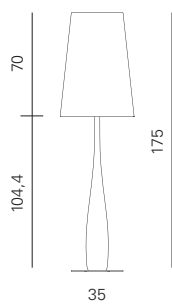

M.ME BUTTERFLY

FL

Product dimensions

L: 50 cm
D: 30 cm
H: 175 cm

weight: 15 kg

Light source

2 X E27
LED light bulbs

Packaging dimensions

BOX 1	BOX 2
L: 38 cm	L: 56 cm
D: 24 cm	D: 34 cm
H: 145 cm	H: 79 cm

weight: 15 kg weight: 2,5 kg

Code	Frame	Shade	Price
ACAM.001449	Stem made of gunmetal grey lacquered wood	Ivory silk	€ 1.200,00