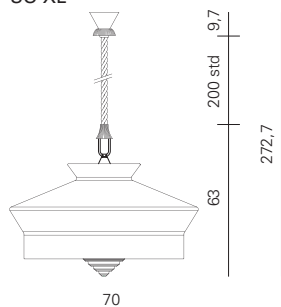

**CALYPSO
MARTINIQUE
SO XL**

Product dimensions

Ø: 70 cm
H: 272,7 cm

weight: 8 kg

Light source

1 X E27
LED light bulb

Packaging dimensions

BOX 1	BOX 2
L: 55 cm	L: 76 cm
D: 24 cm	D: 76 cm
H: 30 cm	H: 45 cm

weight: 3,5 kg   weight: 7 kg

Code	Frame	Shade	Price
ACAM.002737	Satin brass Moss green braided silk rope	Yellow	€ 1.050,00
EXTRA CABLE (standard cable: 200 cm)		Up to 500 cm	+ € 160,00
		Up to 1.000 cm	+ € 320,00