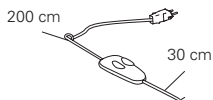

Cable / Switch

Black fabric
Double On-Off switch
Double switching
L: 30 + 200 cm

Diffuser

Top: Glossy white glass
 Bronze metallized blown glass

Top: glossy white glass
 Upper glass: chrome metallic blown
 Lower glass: black chrome metallic blown glass

Light source

E27 LED - parte superhours
You can use LED light bulbs of the highest available wattage

E27 Classic Deco LED - lower part

Special finishes or customized versions available for projects. Please contact the sales office.

NOTES:

1. The glasses of Clessidra series are produced with a very delicate process of glassblowing and finishing. For this reason characteristics such as air bubbles, stripes or slightly uneven colour or shape may appear as a confirmation that these are real craftsmanship products. These characteristics are not to be considered as flaws, but as intrinsic features of the blown and handmade glass of the highest quality and uniqueness.

2. Do not use abrasive cleansers, solvents or alcohol for cleaning. Use only a soft wipe with water without excessive rubbing.