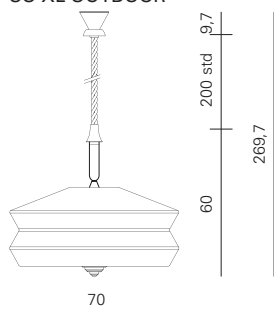

2. Adjustable rope length. Refer to the installation instructions.

**CALYPSO
ANTIGUA
SO XL OUTDOOR**

Product dimensions

Ø: 70 cm
H: 269,7 cm

weight: 8 kg

Light source

1 X E27 T8
Tubular LED bulb
IP65

Packaging dimensions