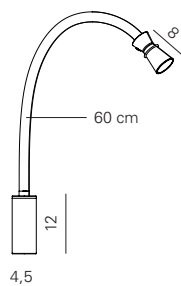

G+T
AP

Product dimensions	Light source	Packaging dimensions
BASE 4,5x4,5xh12 cm FRAME 60 cm weight: 1 kg	1 X 2W Custom LED Light Emission: 500 Lm 3.000 K; CRI: >90 3-level control (100 - 70 - 30%)	BOX 1 L: 78 cm D: 14 cm H: 8 cm weight: 1 kg

Code	Base	Frame	Price
ACAM.002487	Polished copper bronze	Dark brown braided leather	€ 485,00
ACAM.002489	Polished nickel	Dark brown braided leather	€ 485,00