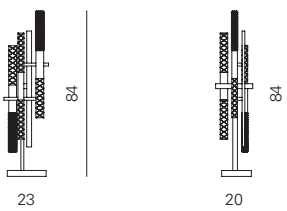

**MIKADO
TA**

Product dimensions	Light source	Packaging dimensions
L: 23 cm D: 20 cm H: 84 cm weight: 11 kg	6 X 4W Custom LED Light Emission: 3.360 Lm 3.000 K; CRI: >90 Dimmable	BOX 1 L: 36 cm D: 36 cm H: 89 cm weight: 12 kg

Code	Frame	Diffuser	Price
ACAM.002118	Satin brass vintage	Transparent crystal Engraved / Prismatic	€ 2.500,00