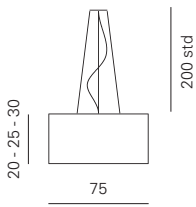

CIRCUS LED
SO 75

Product dimensions	Light source	Packaging dimensions	
Ø: 75 cm H: 20 cm/ H: 25 cm/ H: 30 cm weight: 7,5 kg	1 x 53W Custom LED plate Light Emission: 7.300 Lm 3.000 K; CRI: >90 Dimmable	BOX 1 L: 51 cm D: 51 cm H: 24 cm	BOX 2 L: 83 cm D: 83 cm H: 52 cm weight: 6,5 kg
		weight: 3,5 kg	

Code	Frame	Shade	Price
ACON.000171/LED	Satin nickel	White cotton	€ 820,00
ACON.000203/LED	Satin nickel	Black cotton	€ 820,00
ACON.000271/LED	Satin nickel	White "Dragnet"	€ 920,00
ACON.000701/LED	Satin nickel	Grey "Dragnet"	€ 920,00
ACON.000229/LED	Satin nickel	Ivory Shantung	€ 890,00
ACON.000806/LED	Satin nickel	Bronze Shantung	€ 890,00
ACON.000786/LED	Satin nickel	Light grey Shantung	€ 890,00
ACON.000597/LED	Satin nickel	White linen	€ 930,00
ACON.000703/LED	Satin nickel	Estella	€ 1.030,00
ACON.000705/LED	Satin nickel	Pebble	€ 1.030,00
PPASS75	Supplement for trimming (colours: white - grey - brown - black)		+ € 90,00
EXTRA CABLE (standard cable: 200 cm)		Up to 500 cm	+ € 50,00
		Up to 1.000 cm	+ €140,00