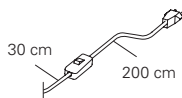

Frame

Black nickel
Dark brown stained oak base

Optional finish

Matt light satin bronze
Dark brown stained oak base

Minimum quantity: 5 pieces
Supplement: + 20%

Cable / Switch

Black fabric
On-Off switch
L: 30 + 200 cm