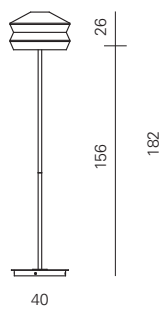

2. Supplied only with IP68 connector. In case of connection with a plug, the degree of protection changes from IP65 to IP44.

**CALYPSO
ANTIGUA
FL OUTDOOR**

Product dimensions

Ø: 40 cm
H: 182 cm

weight: 20 kg