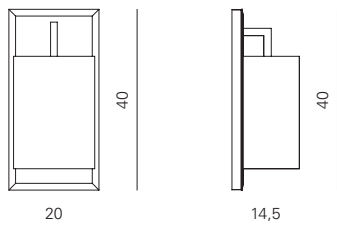

Special finishes or customized versions available for projects. Please contact the sales office.

COCO
AP

Product dimensions

L: 20 cm
D: 14,5 cm
H: 40 cm

weight: 2 kg

Light source

1 X E27
LED light bulb

Packaging dimensions