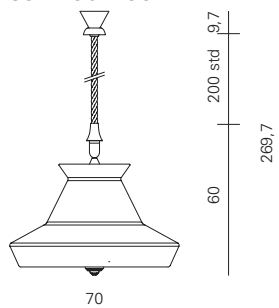

**CALYPSO
GUADALOUPE
SO XL OUTDOOR**

Product dimensions

Ø: 70 cm
H: 269,7 cm

weight: 8 kg

Light source

1 X E27 T8
Tubular LED bulb
IP65

Packaging dimensions

BOX 1	BOX 2
L: 55 cm	L: 76 cm
D: 24 cm	D: 76 cm
H: 30 cm	H: 45 cm

weight: 3,5 kg weight: 7 kg

Code	Frame	Shade	Price
ACAM.002729	Satin brass Green waterproof braided rope	Sale e pepe	€ 1.300,00
EXTRA CABLE (standard cable: 200 cm)		Up to 500 cm	+ € 160,00
		Up to 1.000 cm	+ € 320,00