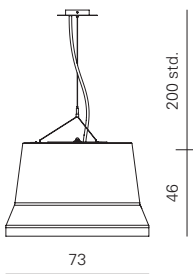

AUDREY
SO

Product dimensions

Ø: 73 cm
H: 46 cm

weight: 9 kg

Light source

3 X E27
LED light bulbs

Packaging dimensions

BOX 1	BOX 2
L: 52 cm	L: 83 cm
D: 52 cm	D: 83 cm
H: 32 cm	H: 52 cm
weight: 4 kg	weight: 8,5 kg

Code	Frame	Shade	Price
ACAM.001475	Glossy black lacquered Stem in black braided silk rope	Ivory cotton and velvet Ivory satin trimming	€ 900,00
ACAM.001271	Glossy black lacquered Stem in black braided silk rope	Ivory cotton and velvet Black satin trimming	€ 900,00
EXTRA CABLE (standard cable: 200 cm)		Up to 500 cm	+ € 150,00
		Up to 1.000 cm	+ € 370,00