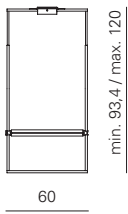

DORIAN
SO LARGE

Product dimensions

L: 60 cm
D: 52 cm
H: telescopic
min.93,4cm
max.120 cm
weight: 13,5 kg

Light source

1 X 55W
Custom LED plate
Light Emission: 7.500 Lm
3.000 K; CRI: >90
Dimmable

Packaging dimensions

BOX 1
L: 103 cm
D: 73 cm
H: 33 cm
weight: 15 kg

Code	Frame	Diffuser	Price
ACAM.002104	Polished light satin bronze	Plexiglass with "Honeycomb effect" screen printing - Smoked colour mirror	€ 1.750,00
ACAM.002543	Matt black silk lacquered	Plexiglass with "Honeycomb effect" screen printing - Smoked colour mirror	€ 1.750,00