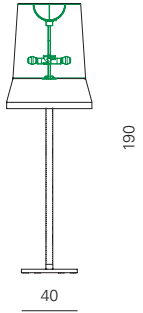

AUDREY
FL

Product dimensions

Ø Shade: 61 cm
Ø Base: 40 cm
H: 190 cm

weight: 17,5 kg

Light source

3 X E27
LED light bulbs

Packaging dimensions

BOX 1	BOX 2	BOX 3	BOX 4
L: 22 cm	L: 65 cm	L: 25 cm	L: 55 cm
D: 22 cm	D: 65 cm	D: 25 cm	D: 55 cm
H: 192 cm	H: 82 cm	H: 20 cm	H: 12 cm
weight: 5 kg	weight: 6,5 kg	weight: 1 kg	weight: 12 kg