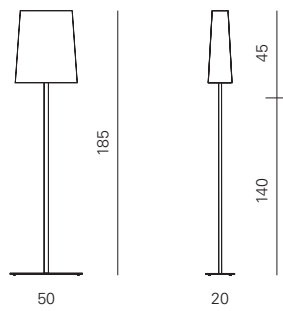

RETTANGOLA NEW

FL

Product dimensions

L: 50 cm
D: 20 cm
H: 185 cm

weight: 5,5 kg

Light source

1 X E27
LED light bulb

Packaging dimensions

BOX 1	BOX 2	BOX 3
L: 11 cm	L: 56 cm	L: 54 cm
D: 11 cm	D: 27 cm	D: 24,5 cm
H: 164 cm	H: 52 cm	H: 29 cm

weight: 2,5 kg   weight: 2 kg   weight: 4 kg

Code	Frame	Diffuser	Price
ACAM.002942	Matt light satin bronze	White cotton	€ 620,00
ACAM.002944	Matt light satin bronze	White linen	€ 660,00
ACAM.002946	Matt black silk lacquered	White cotton	€ 620,00
ACAM.002948	Matt black silk lacquered	White linen	€ 660,00
PPASS	Supplement for trimming (colours: grey - black - "yellow mustard" colour)		+ € 50,00