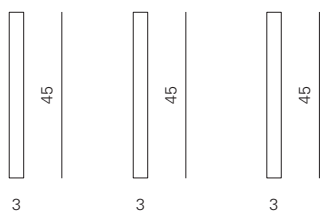

MOON
SO

Product dimensions

Ø: 3 cm
H: 45 cm

weight: 1 kg

Light source

1 X 2W
Custom LED
Light Emission: 500 Lm
3.000 K; CRI: >90

Packaging dimensions

BOX 1
L: 50 cm
D: 6 cm
H: 6 cm
weight: 1,5 kg

Code	Frame	Price
ACAM.002995	Bronze finish	€ 440,00
ACAM.002997	Black finish	€ 440,00
ACAM.002999	Natural Brill steel finish	€ 440,00