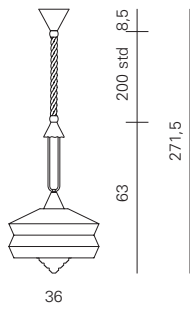

**CALYPSO
ANTIGUA
SO**

Product dimensions

Ø: 36 cm
H: 271,5 cm

weight: 4 kg

Light source

1 X E27
LED light bulb

Packaging dimensions

BOX 1	BOX 2
L: 55 cm	L: 44 cm
D: 24 cm	D: 44 cm
H: 30 cm	H: 24 cm

weight: 3,5 kg   weight: 2,5 kg

Code	Frame	Shade	Price
ACAM.002019-P45008	Satin brass Moss green braided silk rope	Black	€ 750,00
ACAM.002019-P45009	Satin brass Moss green braided silk rope	Mint	€ 750,00
ACAM.002019-P45010	Satin brass Moss green braided silk rope	Sale e pepe	€ 750,00
ACAM.002019-P45011	Satin brass Moss green braided silk rope	White	€ 750,00
EXTRA CABLE (standard cable: 200 cm)		Up to 500 cm	+ € 160,00
		Up to 1.000 cm	+ € 320,00