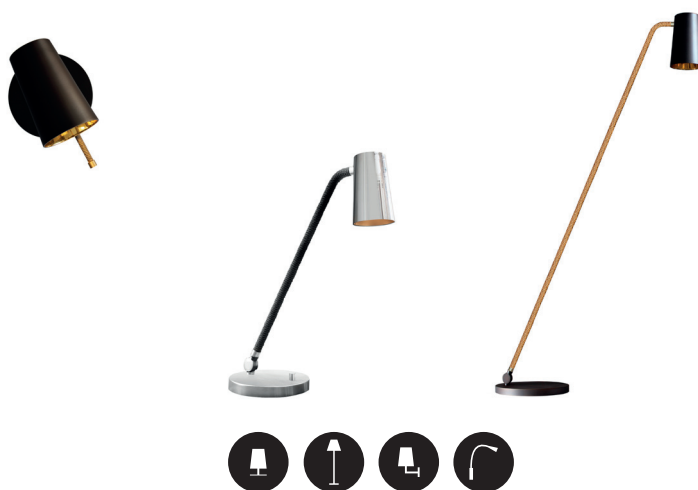

UP

MASSIMILIANO RAGGI

UP is a collection of lamps characterised by the combination of metal in satin bronze and chrome finishes with the braided silk which the stems are coated with (in the available combinations). The inside of the truncated cone-shaped swivel head is coated with a golden film to give a touch of style, to warm the light beam emitted by the LED bulb. Particularly versatile with a rotary switch on board.

Frame

Satin bronze with brass details

Honey silk rope

Chrome with black nickel details

Smoke grey silk rope

Cable / Switch

AP

Rotary switch on the base

Black fabric

DESK / DESK XL

Rotary switch on the base

L: 200 cm

FL

On-Off switch

L: 30 + 200 cm

Diffuser

Outside: satin bronze

Inside: gold

Outside: chrome

Inside: gold

Light source

E27 LED

You can use LED light bulbs of the highest available wattage

Dimmable

FL

Available, on demand, dimmer switch on the cable (to use dimmable LED light bulbs only)

Minimum quantity: 5 pieces

Supplement: + € 65,00 each

Special finishes or customized versions available for projects. Please contact the sales office.