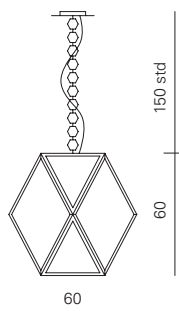

MUSE LANTERN OUTDOOR
SO LARGE

Product dimensions	Light source	Packaging dimensions
L: 60 cm D: 60 cm H: 210 cm weight: 11 kg	1 X E27 T8 Tubular LED bulb IP65	BOX 1 L: 64 cm D: 64 cm H: 73 cm weight: 12,5 kg

Code	Frame	Diffuser	Price
ACAM.002060	Bronze lacquered	Amber finish acrylic	€ 1.050,00