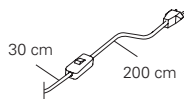

Black fabric
On-Off switch
MEGA TA / DELUXETA
L: 30 + 200 cm

Dimmable

TA
Available, on demand, dimmer switch on the cable (to use dimmable LED light bulbs only)

Minimum quantity: 5 pieces
Supplement: + € 65,00 each