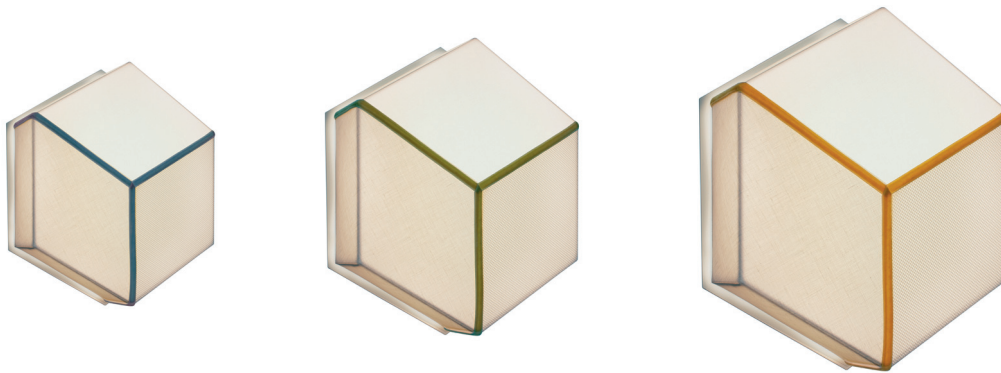

Sator changes clothes and presents the "Collection #2". The simplicity of the white colour is enriched by the combination of three different fabrics, hence the definition "white trilogy", enriched by trimmings in velvet. The LED sources tailored for Sator, with a very high performance, dimmable and compatible with home automation systems, make it a functional lamp to light up and decorate.

Diffuser

White trilogy

White cotton

White linen

White "Dragnet"

Trim

"Yellow mustard colour" velvet

"Blue aviation colour" velvet

"Forest green" colour velvet

Black velvet

Light source

Custom LED

Dimmable

Compatible with remote control systems.
Please refer to the website or contact the sales office for technical details.

Special finishes or customized versions available for projects. Please contact the sales office.