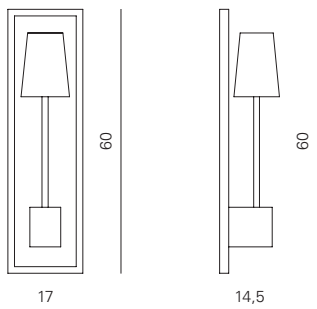

LALA
AP

Product dimensions

L: 17 cm
D: 14,5 cm
H: 60 cm

weight: 3,5 kg

Light source

1 X E14
LED light bulb

Packaging dimensions

BOX 1

L: 28 cm
D: 28 cm
H: 80 cm

weight: 4,5 kg

Code

Frame

Shade

Price

ACAM.000445

Wengè-stained oak base with mirror
Satin nickel stem

White cotton

€ 360,00