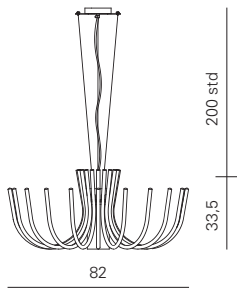

STARDUST SO
SMALL

Product dimensions	Light source	Packaging dimensions
Ø: 82 cm H: 233,5 cm weight: 15 kg	1 X E27+ 20 X 3W Custom LED Light Emission: 4.500 Lm	BOX 1 L: 98 cm D: 98 cm H: 44 cm weight: 17 kg

Code	Frame	Diffuser	Price
ACAM.001996	Matt light satin bronze	Satin white glass	€ 3.750,00
ACAM.001994	Black nickel	Satin white glass	€ 3.750,00