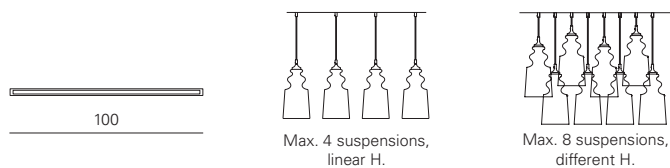

CORNELIA
LINEAR CLUSTER 100 CM

Possibility of creating special and custom-made clusters.
Please contact the sales office for further technical details.

Product dimensions | **Packaging dimensions**

L: 100 cm
D: 3,4 cm
H: 5 cm