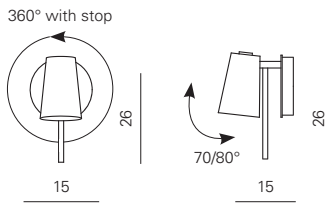

UP
AP

Product dimensions

L: 15 cm
D: 23 cm
H: 26 cm

weight: 0,5 kg

Light source

1 X E27
LED light bulb

Packaging dimensions

BOX 1
L: 27 cm
D: 22 cm
H: 25 cm

weight: 1 kg

Code	Frame	Shade	Price
ACAM.001761	Satin bronze with brass details Honey silk rope	Outside: satin bronze Inside: gold	€ 310,00
ACAM.001763	Chrome with black nickel details Smoke grey silk rope	Outside: chrome Inside: gold	€ 310,00