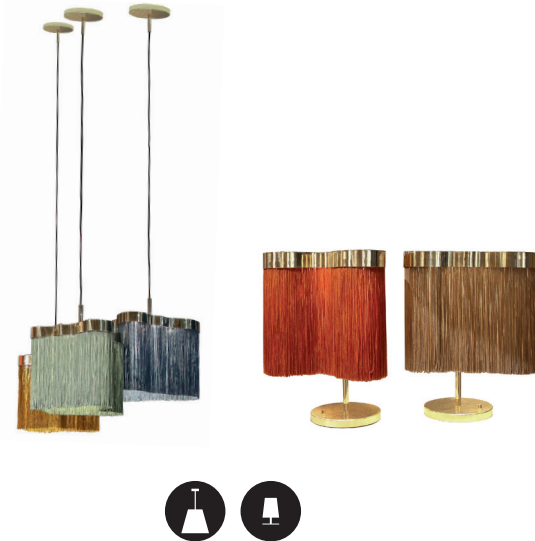

SERVOMUTO

Arcipelago collection is composed by hanging and table lights. Available in two shapes called Maiorca and Minorca, characterised by the shade made out of the fire-resistant Trevira CS fringes and the body in real polished brass, details that enrich the product. The light source is a customized dimmable LED board, which, in the table version, can be regulated through a three-phase dimmer switch positioned on the base.