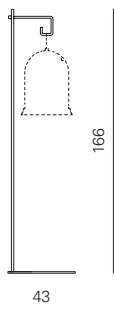

Code	Frame	Diffuser	Price
ACAM.001705	Cage in bronze painted metal Dark brown marine wood	Cream-coloured fiberglass	€ 620,00

HOOK FOR FLOOR
ACCESSORY

Product dimensions	Packaging dimensions	
L: 43 cm	BOX 1	BOX 2
D: 43 cm	L: 44 cm	L: 43 cm
H: 166 cm	D: 23 cm	D: 43 cm
weight: 14 kg	H: 165 cm	H: 17 cm
	weight: 6 kg	weight: 11 kg