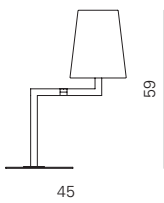

QUADRA NEW
TA DESK

Product dimensions	Light source	Packaging dimensions
L: 21 cm D: 45 cm H: 59 cm weight: 3,5 kg	1 X E27 LED light bulb	<table border="1"> <thead> <tr> <th>BOX 1</th> <th>BOX 2</th> </tr> </thead> <tbody> <tr> <td>L: 35 cm</td> <td>L: 27 cm</td> </tr> <tr> <td>D: 31 cm</td> <td>D: 27 cm</td> </tr> <tr> <td>H: 55 cm</td> <td>H: 29 cm</td> </tr> <tr> <td>weight: 4 kg</td> <td>weight: 1 kg</td> </tr> </tbody> </table>

Code	Frame	Diffuser	Price
ACAM.002910	Matt light satin bronze	White cotton	€ 420,00
ACAM.002912	Matt light satin bronze	White linen	€ 450,00
ACAM.002914	Matt black silk lacquered	White cotton	€ 420,00
ACAM.002916	Matt black silk lacquered	White linen	€ 450,00
PPASS	Supplement for trimming (colours: grey - black - "yellow mustard" colour)		+ € 30,00