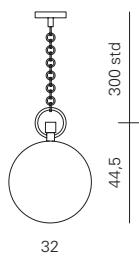

TIMELESS
SO SMALL

Product dimensions	Light source	Packaging dimensions
L: 32 cm D: 13 cm H: 344,5 cm weight: 8 kg	2 X 17W Custom LED Light Emission: 4.960 Lm 3.000 K; CRI: >90 Dimmable	BOX 1 L: 52 cm D: 52 cm H: 32 cm weight: 9,5 kg

Code	Frame	Diffuser	Price
ACAM.002136	Polished light satin bronze	Satin white glass	€ 1.260,00
ACAM.002138	Black nickel	Satin white glass	€ 1.260,00
EXTRA CABLE (standard cable: 300 cm)		Up to 500 cm	+ € 160,00
		Up to 1.000 cm	+ € 560,00