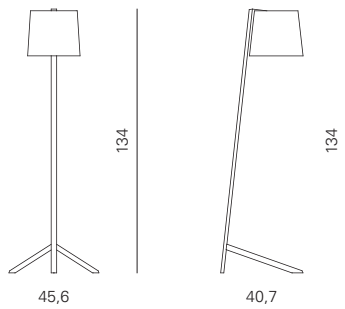

COUTURE

FL

Product dimensions

L: 45,6 cm
D: 40,7 cm
H: 134 cm

weight: 9 kg

Light source

1 X E27
LED light bulb

Packaging dimensions

BOX 1

L: 50 cm
D: 50 cm
H: 142 cm

weight: 10 kg

Code	Frame	Shade	Price
ACAM.002753	Matt light satin bronze	White cotton	€ 675,00
PPASS	Supplement for trimming (colours: grey - black - "yellow mustard" colour)		+ € 30,00