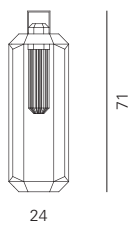

**CUBE
SMALL**

Product dimensions	Light source	Packaging dimensions
L: 24 cm D: 24 cm H: 71 cm weight: 5 kg	1 X E27 LED light bulb Dimmable	BOX 1 L: 34 cm D: 34 cm H: 86 cm weight: 6 kg

Code	Frame	Diffuser	Price
ACAM.001898	Outside: satin bronze Inside: gold lacquered	Pyrex striped glass	€ 880,00