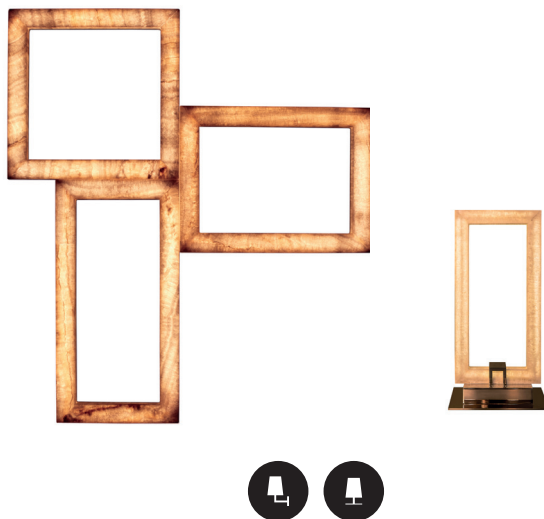

UFFIZI

MASSIMILIANO RAGGI

A luminous, essential and at the same time a precious and ancient frame like the onyx marble which it is made of. Uffizi is not just a decorative object but a real and functional lighting device, thanks to a special custom-made LED profile, capable to provide powerful and dimmable lighting.