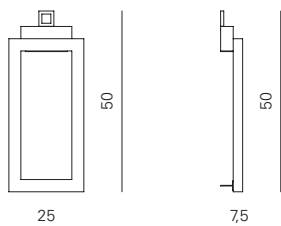

UFFIZI
AP 3

Product dimensions

L: 25 cm
D: 7,5 cm
H: 50 cm

weight: 3 kg

Light source

1 X 25W
Strip LED
Light Emission: 2.100 Lm
2.700 K; CRI: >90
Dimmable

Packaging dimensions

BOX 1
L: 12 cm
D: 41 cm
H: 67 cm

weight: 4 kg

Code	Frame	Diffuser	Price
ACAM.002004	Polished nickel	Amber onyx marble frame 50x25 cm	€ 850,00