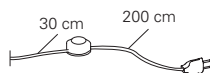

Black fabric

DESK / DESK XL

Rotary switch on the base

L: 200 cm

FL

On-Off switch

L: 30 + 200 cm

Diffuser