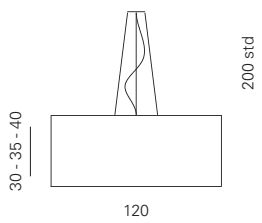

CIRCUS LED
SO 120

Product dimensions

Ø: 120 cm
H: 30 cm/
H: 35 cm/
H: 40 cm
weight: 13 kg

Light source

1 x 70W
Custom LED plate
Light Emission: 10.000 Lm
3.000 K; CRI: >90
Dimmable

Packaging dimensions

BOX 1	BOX 2
L: 65 cm	L: 130 cm
D: 70 cm	D: 130 cm
H: 15 cm	H: 70 cm
weight: 4 kg	weight: 15,5 kg

Code	Frame	Shade	Price
ACON.000179/LED	Satin nickel	White cotton	€ 1.150,00
ACON.000215/LED	Satin nickel	Black cotton	€ 1.150,00
ACON.000281/LED	Satin nickel	White "Dragnet"	€ 1.300,00
ACON.000713/LED	Satin nickel	Grey "Dragnet"	€ 1.300,00
ACON.000237/LED	Satin nickel	Ivory Shantung	€ 1.270,00
ACON.000814/LED	Satin nickel	Bronze Shantung	€ 1.270,00
ACON.000794/LED	Satin nickel	Light grey Shantung	€ 1.270,00
ACON.000605/LED	Satin nickel	White linen	€ 1.350,00
ACON.000715/LED	Satin nickel	Estella	€ 1.400,00
ACON.000717/LED	Satin nickel	Pebble	€ 1.400,00
PPASS120	Supplement for trimming (colours: white - grey - brown - black)		+ € 135,00
EXTRA CABLE (standard cable: 200 cm)		Up to 500 cm	+ € 50,00
		Up to 1.000 cm	+ € 140,00