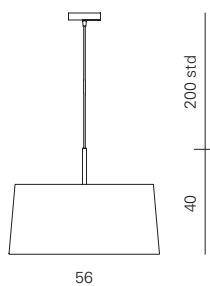

**DIVINA
SO LARGE**

Product dimensions	Light source	Packaging dimensions	
Ø: 56 cm H: 40 cm weight: 4 kg	2 X E27 LED light bulbs	BOX 1 L: 33 cm D: 33 cm H: 35 cm weight: 3 kg	BOX 2 L: 58 cm D: 58 cm H: 37 cm weight: 4,5 kg

Code	Frame	Shade	Price
ACAM.000051	Chrome	Pleated cream pongè fabric Black cable	€ 440,00
ACAM.002774	Chrome	Pleated black pongè fabric Black cable	€ 440,00
ACAM.001103	Chrome	Pleated white pongè fabric Black cable	€ 440,00
EXTRA CABLE (standard cable: 200 cm)		Up to 500 cm	+ € 30,00
		Up to 1.000 cm	+ € 80,00