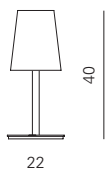

QUADRA NEW
TA

Product dimensions	Light source	Packaging dimensions
L: 22 cm D: 22 cm H: 40 cm weight: 1,5 kg	1 X E27 LED light bulb	<table border="1"> <thead> <tr> <th>BOX 1</th> <th>BOX 2</th> </tr> </thead> <tbody> <tr> <td>L: 25 cm</td> <td>L: 27 cm</td> </tr> <tr> <td>D: 25 cm</td> <td>D: 27 cm</td> </tr> <tr> <td>H: 20 cm</td> <td>H: 29 cm</td> </tr> <tr> <td>weight: 2 kg</td> <td>weight: 1 kg</td> </tr> </tbody> </table>

Code	Frame	Diffuser	Price
ACAM.002902	Matt light satin bronze	White cotton	€ 290,00
ACAM.002904	Matt light satin bronze	White linen	€ 320,00
ACAM.002906	Matt black silk lacquered	White cotton	€ 290,00
ACAM.002908	Matt black silk lacquered	White linen	€ 320,00
PPASS	Supplement for trimming (colours: grey - black - "yellow mustard" colour)		+ € 30,00