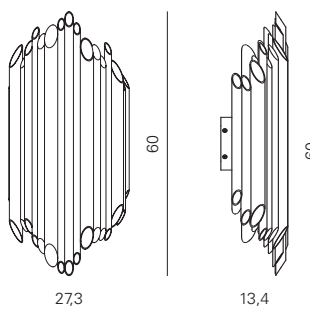

BACH
AP LARGE

Product dimensions

L: 27,3 cm
D: 13,4 cm
H: 60 cm

weight: 6,5 kg

Light source

2 X GU10
LED light bulbs

Packaging dimensions

BOX 1
L: 51 cm
D: 51 cm
H: 26 cm

weight: 7,5 kg

Code	Frame	Diffuser	Price
ACAM.002725	Matt light satin bronze	Satin plexiglass	€ 800,00
ACAM.001908	Chrome	Satin plexiglass	€ 800,00