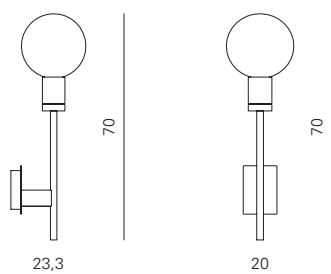

SOLITARIO

AP

Product dimensions

L: 20 cm
D: 23,3 cm
H: 70 cm

weight: 1,5 kg

Light source

1 X GU10
LED light bulb
Light Emission: 870 Lm
3.000 K; CRI: >90

Packaging dimensions

BOX 1	BOX 2
L: 54 cm	L: 27 cm
D: 24,5 cm	D: 27 cm
H: 29 cm	H: 29 cm
weight: 2,5 kg	weight: 1 kg

Code	Frame	Diffuser	Price
ACAM.002011/BR-FLOOD	Matt light satin bronze	Ø 20 Flood	€ 430,00
ACAM.002011/BR-SMK	Matt light satin bronze	Ø 20 Smoke	€ 480,00
ACAM.002011/BR-SPOT	Matt light satin bronze	Ø 20 Spot	€ 430,00
ACAM.002011/LNO-FLOOD	Matt black silk lacquered	Ø 20 Flood	€ 430,00
ACAM.002011/LNO-SMK	Matt black silk lacquered	Ø 20 Smoke	€ 480,00
ACAM.002011/LNO-SPOT	Matt black silk lacquered	Ø 20 Spot	€ 430,00