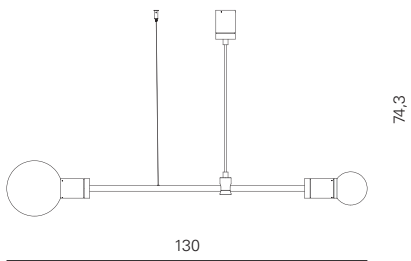

SOLITARIO
CONNECTION FOR FALSE CEILING

Code	Frame	Price
SIST.000060/BR	Bronze painted	€ 15,00
SIST.000060/LNO	Matt black silk lacquered	€ 15,00

SOLITARIO
SO DOUBLE

Product dimensions | **Light source**

L: 130 cm
D: 6,5 cm
H: 74,3 cm