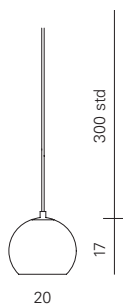

**KUBRIC
SO LARGE
DIFFUSER + CABLE**

Product dimensions	Light source	Packaging dimensions
Ø: 20 cm H: 317 cm weight: 1 kg	1 X 5W Custom LED Light Emission: 550 Lm 2.700 K; CRI: >90	BOX 1 L: 30 cm D: 28 cm H: 30 cm weight: 2 kg

Code	Frame	Diffuser	Price
ACAM.002836	Matt light satin bronze	Matt green glass	€ 380,00
ACAM.002838	Matt light satin bronze	Matt light blue glass	€ 380,00
ACAM.002840	Matt light satin bronze	Matt "yellow mustard" colour glass	€ 380,00
ACAM.002842	Matt light satin bronze	Matt amethyst glass	€ 380,00
ACAM.002844	Matt light satin bronze	Polished bronze glass with gold painted inside	€ 380,00
EXTRA CABLE (standard cable: 300 cm)		Up to 500 cm	+ € 60,00
		Up to 1.000 cm	+ € 120,00