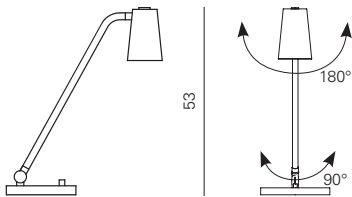

UP
DESK

Product dimensions

Ø: 20 cm
H: 53 cm

weight: 5 kg

Light source

1 X E27
LED light bulb

Packaging dimensions

BOX 1
L: 57 cm
D: 25 cm
H: 59 cm

weight: 6 kg

Code	Frame	Shade	Price
ACAM.001757	Satin bronze with brass details Honey silk rope	Outside: satin bronze Inside: gold	€ 520,00
ACAM.001759	Chrome with black nickel details Smoke grey silk rope	Outside: chrome Inside: gold	€ 520,00