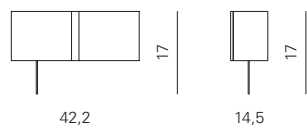

AP DX

AP SX

Special finishes or customized versions available for projects. Please contact the sales office.

DUOS
AP

Product dimensions

L: 42,2cm
D: 14,5 cm
H: 17 cm

weight: 4 kg

Light source