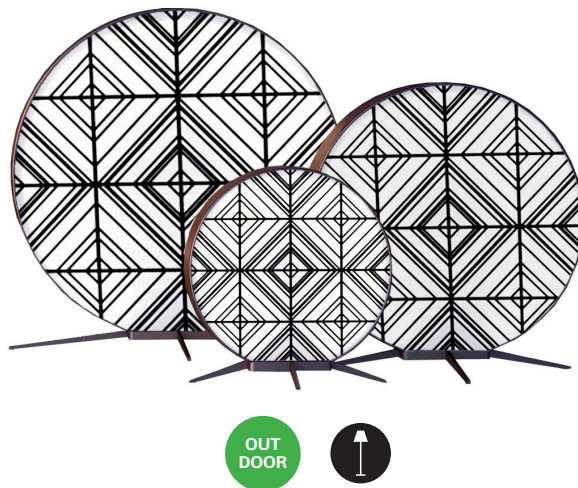

Babu is an IP65 outdoor collection designed to surprise by tracing a luminous sign in the space. It is made using the innovative technology of three-dimensional digital printing on outdoor fabrics, which gives depth and creates interesting optical games. Available in three sizes and two variations of textures: Babu TEXTILE with outdoor velvet trimmings, in the colours Orange, Blue and Mustard, and Babu TRIBAL with its overlapping geometric designs. The base is made of champagne painted steel with the cataphoresis treatment (Marine Grade). The lamps are supplied with an IP68 connector. On request, ground anchoring is available depending on the type of surface to be fixed upon.

Frame

Champagne painted steel,
Marine Grade with cataphoresis
treatment

Cable

Black cable
IP68 outdoor connector
L: 200 cm

Shade

3D digital TRIBAL printing on fabric