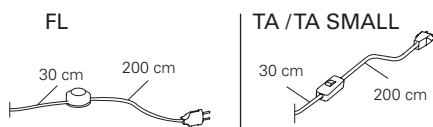

Frame

-  Matt light satin bronze
-  Matt black silk lacquered

Optional finish

-  Chrome

Minimum quantity: 5 pieces
Supplement: + 20%

Cable / Switch

Black fabric
SO
H: 200 cm
TA / TA SMALL / FL
On-Off switch
L: 30 + 200 cm