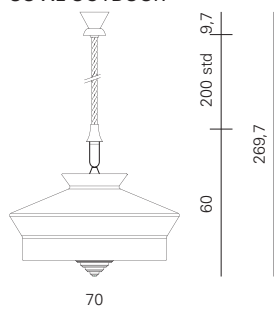

**CALYPSO
MARTINIQUE
SO XL OUTDOOR**

Product dimensions

Ø: 70 cm
H: 269,7 cm

weight: 8 kg

Light source

1 X E27 T8
Tubular LED bulb
IP65

Packaging dimensions

BOX 1	BOX 2
L: 55 cm	L: 76 cm
D: 24 cm	D: 76 cm
H: 30 cm	H: 45 cm

weight: 3,5 kg   weight: 7 kg

Code	Frame	Shade	Price
ACAM.002731	Satin brass Green waterproof braided rope	Yellow	€ 1.300,00
EXTRA CABLE (standard cable: 200 cm)		Up to 500 cm	+ € 160,00
		Up to 1.000 cm	+ € 320,00