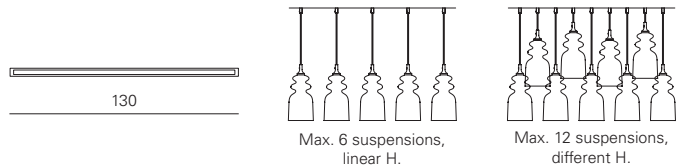

MESSALINA
LINEAR CLUSTER 130 CM

Possibility of creating special and custom-made clusters.
Please contact the sales office for further technical details.

Product dimensions | **Packaging dimensions**

L: 130 cm
D: 3,4 cm
H: 5 cm

BOX 1
L: 140 cm
D: 8 cm
H: 10 cm

Code	Frame	Price
SIST.000048/6	Bronze painted - max. 6 suspensions	€ 180,00
SIST.000048/12	Bronze painted - max. 12 suspensions	€ 180,00