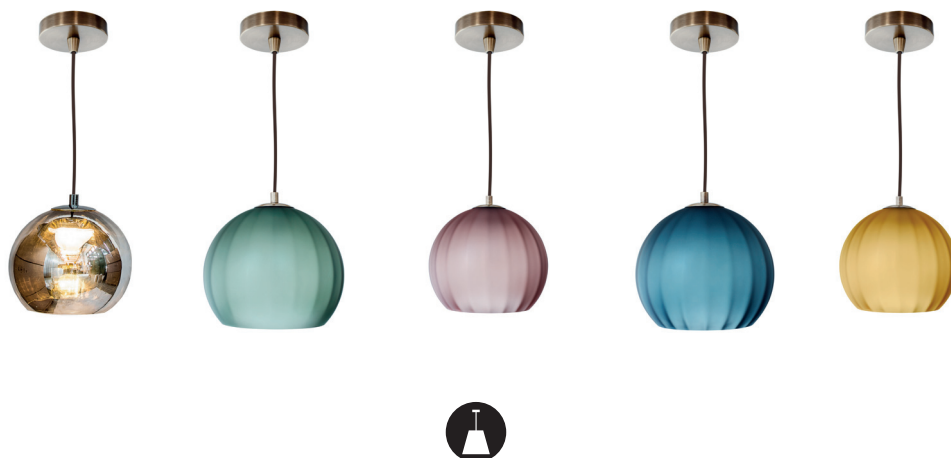

JOSEPHINE
TA

Product dimensions | **Light source**

Ø: 47 cm
H: 67,5 cm

1 X E27
LED light bulb

Code	Frame	Shade	Price
ACAM.002697	Matt light satin bronze	Amalfi yellow	€ 690,00
ACAM.002936	Matt light satin bronze	Amalfi grey	€ 690,00
ACAM.002699	Matt light satin bronze	White linen	€ 690,00

Suspension lamp made of blown glass in the shape of a sphere which is cut at the base, yet pleated inside (thanks to a double mold) and gilded. Kubric can have two sizes: diameter 20 cm or diameter 14 cm, in the version with canopy but also with special attachment for the false ceiling. Kubric adapts to special "on request" compositions, which are made from time to time, without big limits in terms of size and number (please request the relative guide for special compositions). The light source is a 5W COB-LED, with mains voltage for the 230V versions.