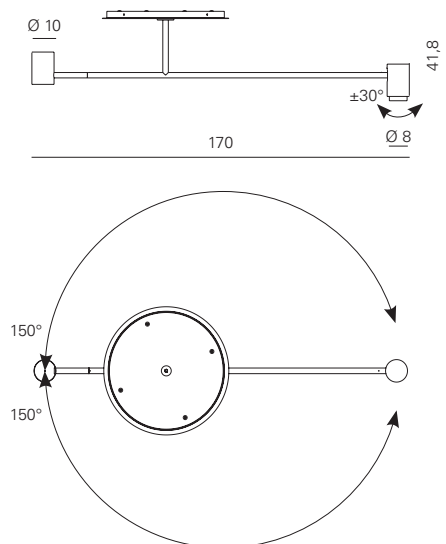

MELANOCETUS

PL

Product dimensions | Light source

Ø: 170 cm
H: 41,8 cm

2 X 9W
GU10 LED
Light Emission: 1.740 Lm
3.000 K; CRI: >90
Dimmable

Code

Frame

Diffuser

Price

ACAM.002597	Satin gold with matt black detail	Satin plexiglass	€ 1.250,00
ACAM.002599	Matt black with satin gold detail	Satin plexiglass	€ 1.250,00