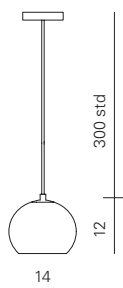

KUBRIC
SO SINGLE
CANOPY

Product dimensions	Light source	Packaging dimensions
Ø: 14 cm H: 312 cm weight: 1 kg	1 X 5W Custom LED Light Emission: 550 Lm 2.700 K; CRI: >90	BOX 1 L: 27 cm D: 27 cm H: 25 cm weight: 1,5 kg

Code	Frame	Diffuser	Price
ACAM.002806	Matt light satin bronze	Matt green glass	€ 350,00
ACAM.002808	Matt light satin bronze	Matt light blue glass	€ 350,00
ACAM.002810	Matt light satin bronze	Matt "yellow mustard" colour glass	€ 350,00
ACAM.002812	Matt light satin bronze	Matt amethyst glass	€ 350,00
ACAM.002814	Matt light satin bronze	Polished bronze glass with gold painted inside	€ 350,00
EXTRA CABLE (standard cable: 300 cm)		Up to 500 cm	+ € 60,00
		Up to 1.000 cm	+ € 120,00