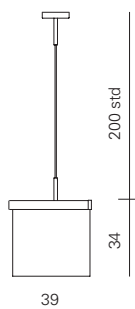

ARCIPELAGO SO

Product dimensions	Light source	Packaging dimensions
L: 39 cm D: 32 cm H: 234 cm weight: 5 kg	1 X 18W Custom LED Light Emission: 1.800 Lm 3.000 K; CRI: >90 Dimmable	BOX 1 L: 42 cm D: 38 cm H: 48 cm weight: 6 kg

Code	Frame	Fringes	Price
ACAM.002549	Polished brass	"Sage green colour" fringes	€ 880,00
ACAM.002551	Polished brass	"Sand colour" fringes	€ 880,00
ACAM.002553	Polished brass	"Rust colour" fringes	€ 880,00
ACAM.002555	Polished brass	"Aragosta" (bright orange) fringes	€ 880,00
ACAM.002557	Polished brass	"Cognac colour" fringes	€ 880,00
ACAM.002559	Polished brass	"Fog colour" fringes	€ 880,00
EXTRA CABLE (standard cable: 200 cm)		Up to 500 cm	+ € 30,00