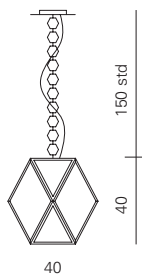

MUSE LANTERN
SO MEDIUM

Product dimensions	Light source	Packaging dimensions
L: 40 cm D: 40 cm H: 190 cm weight: 6 kg	1 X E27 Classic Deco LED light bulb	BOX 1 L: 52 cm D: 52 cm H: 55 cm weight: 7 kg

Code	Frame	Diffuser	Price
ACAM.001873	Satin bronze	Amber finish acrylic	€ 880,00