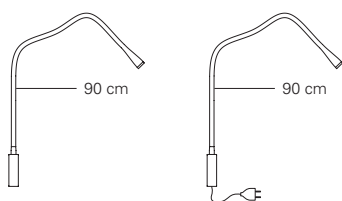

FLEXILED
AP L90 LEATHER

Product dimensions

BASE
L: 5 cm
D: 3 cm
H: 10 cm
FRAME
90 cm
weight: 0,5 kg

Light source

1 X 3W
Custom LED
Light Emission: 500 Lm
2.700 K; CRI: >90

Packaging dimensions

BOX 1
L: 108 cm
D: 14 cm
H: 8 cm

weight: 1 kg

Code	Base	Frame	Price
ACAM.000127	Satin bronze WITHOUT switch	Dark brown leather	€ 310,00
ACAM.000129	Satin bronze WITHOUT switch	Ivory leather	€ 310,00
ACAM.000771	Satin bronze WITHOUT switch	Black leather	€ 310,00
ACAM.000337	Satin bronze WITH switch	Dark brown leather	€ 320,00
ACAM.000339	Satin bronze WITH switch	Ivory leather	€ 320,00
ACAM.000769	Satin bronze WITH switch	Black leather	€ 320,00
ACAM.000873	Satin nickel WITHOUT switch	Dark brown leather	€ 310,00
ACAM.000875	Satin nickel WITHOUT switch	Ivory leather	€ 310,00
ACAM.000883	Satin nickel WITHOUT switch	Black leather	€ 310,00
ACAM.000877	Satin nickel WITH switch	Dark brown leather	€ 320,00
ACAM.000879	Satin nickel WITH switch	Ivory leather	€ 320,00
ACAM.000881	Satin nickel WITH switch	Black leather	€ 320,00
Cable (black fabric) with plug		200 cm	+ € 50,00