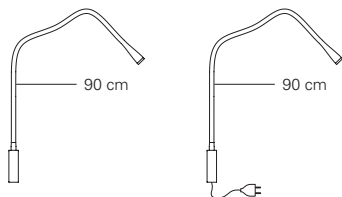

FLEXILED
AP L90 STEEL

Product dimensions

BASE
L: 5 cm
D: 3 cm
H: 10 cm
FRAME
90 cm
weight: 0,5 kg

Light source

1 X 3W
Custom LED
Light Emission: 500 Lm
2.700 K; CRI: >90

Packaging dimensions

BOX 1
L: 108 cm
D: 14 cm
H: 8 cm

weight: 1 kg

Code	Base	Frame	Price
ACAM.002794	Satin nickel WITHOUT switch	Braided steel mesh	€ 270,00
ACAM.002796	Satin nickel WITH switch	Braided steel mesh	€ 280,00
Cable (black fabric) with plug		200 cm	+ € 50,00