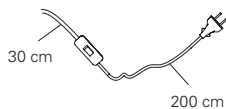

Frame

Polished nickel

Rose gold
DELUXE version

Cable / Switch

SO
Black braided leather
H: 300 cm
TA
Black fabric
Dimmable switch
L: 30 + 200 cm

Diffuser

Engraved crystal

DELUXE version
Rose gold metallic engraved crystal