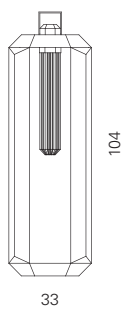

**CUBE
LARGE**

Product dimensions	Light source	Packaging dimensions
L: 33 cm D: 33 cm H: 104 cm weight: 17 kg	1 X E27 LED light bulb Dimmable	BOX 1 L: 47 cm D: 47 cm H: 121 cm weight: 18 kg

Code	Frame	Diffuser	Price
ACAM.001894	Outside: satin bronze Inside: gold lacquered	Pyrex striped glass	€ 1.160,00