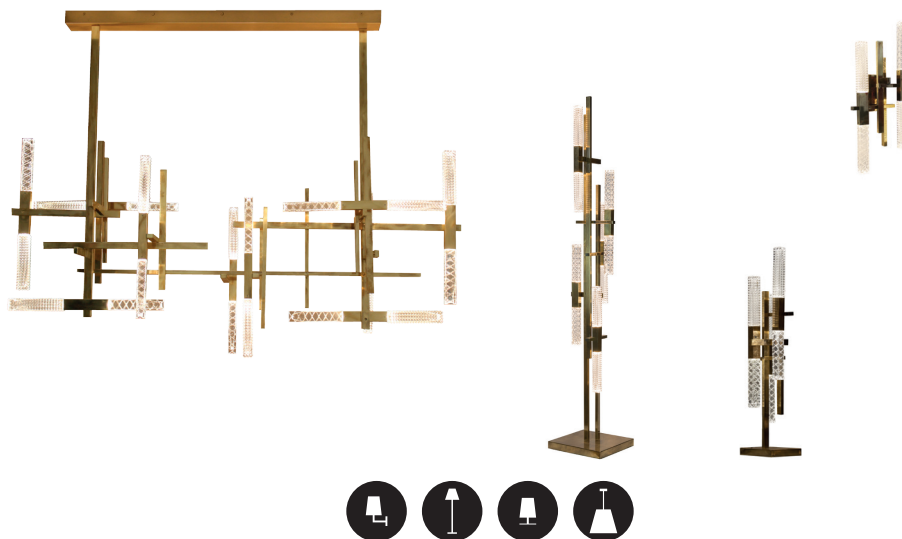

MESSALINA
LINEAR CLUSTER 130 CM

Possibility of creating special and custom-made clusters.
Please contact the sales office for further technical details.

Product dimensions | **Packaging dimensions**

L: 130 cm
D: 3,4 cm
H: 5 cm

BOX 1
L: 140 cm
D: 8 cm
H: 10 cm

Code	Frame	Price
SIST.000048/6	Bronze painted - max. 6 suspensions	€ 180,00
SIST.000048/12	Bronze painted - max. 12 suspensions	€ 180,00

MESSALINA
CONNECTION FOR FALSE CEILING

Code	Frame	Price
SIST.000049	Bronze painted	€ 15,00

MIKADO

MASSIMILIANO RAGGI

Collection of "jewel" lamps characterised by the combination of rectangular brass tubes and parallelepipeds in engraved crystal, with two types of workmanship. The apparently random combinations (hence the name Mikado) instead follow a precise and balanced scheme. The LED sources, inserted in the tubes in such a way as to illuminate enhancing the preciousness of the crystal, make Mikado a high-performance decorative product compatible with home automation systems.