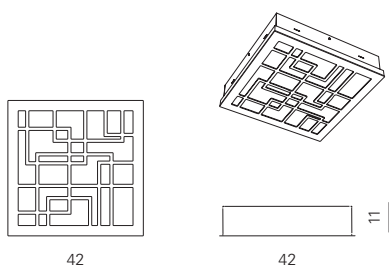

Packaging dimensions

BOX 1
L: 51 cm
D: 51 cm
H: 31 cm
weight: 7 kg

Code	Frame	Diffuser	Price
ACAM.002928	Matt light satin bronze	Satin plexiglass	€ 720,00

RESETTE PL
SQUARE 1

Product dimensions

L: 42 cm
D: 42 cm
H: 11 cm