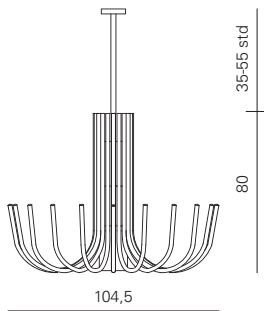

STARDUST SO
LARGE

Product dimensions	Light source	Packaging dimensions
Ø: 104,5 cm H: 105-125 cm weight: 23 kg	1 X E27+ 20 X 3W Custom LED Light Emission: 4.500 Lm	BOX 1 L: 120 cm D: 120 cm H: 90 cm weight: 25 kg

Code	Frame	Diffuser	Price
ACAM.001990	Matt light satin bronze - STEM 35	Satin white glass	€ 5.200,00
ACAM.002203	Matt light satin bronze - STEM 55	Satin white glass	€ 5.200,00
ACAM.001988	Black nickel - STEM 35	Satin white glass	€ 5.200,00
ACAM.002201	Black nickel - STEM 55	Satin white glass	€ 5.200,00
SPECIAL STEM (standard stem: 35 - 55 cm)		80 - 110 cm	+ € 200,00