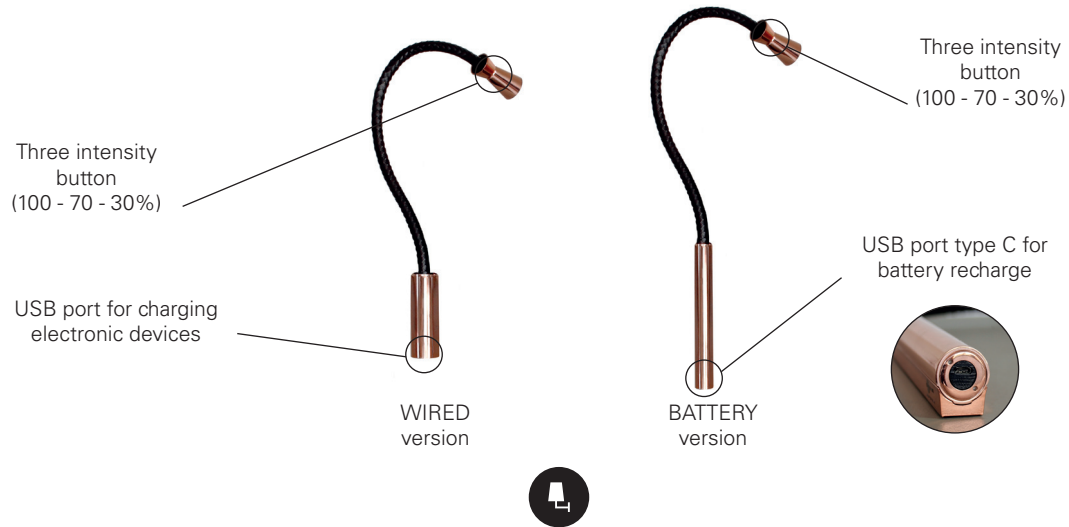

Innovative reading lamp, born from the idea of a portable luxury product to meet specific space and installation needs, making it suitable for environments with particular characteristics, such as yachts and superyachts, historic buildings, luxury boutiques. The head recalls the design of the dispenser for cocktails (G + T stands for Gin & Tonic), the arm is in brass covered with braided leather. Available in the battery version, with magnetic connection and in the wall-mounted version. The battery-powered version is rechargeable via the USB Type-C port (which in the wired version is used for charging smartphones or tablets). The control (with three intensity levels) is conveniently positioned on the head. The battery-powered version comes with the following accessories: wall-mounted bracket, bracket for table fixing and leather pocket with counterweight for armchair/sofa armrest.

Base	Frame	Light source
Polished copper bronze Polished nickel	Dark brown braided leather	☐ WIRED version Custom LED
Fixings for BATTERY version Metal plate for wall Table fixing accessory Leather covered sofa hanging accessory		☐ BATTERY version Custom LED Autonomy: 8 hours Life cycles: 600 Charging time: about 5/6 hours USB cable type C supplied, charger adapter not supplied Dimmable Three intensity levels (100 - 70 - 30%)

Special finishes or customized versions available for projects. Please contact the sales office.

NOTES:

1. BATTERY VERSION: special «PVD» finishing process that allows to obtain thin metal films, guaranteeing the hardness and strength of the finishes.