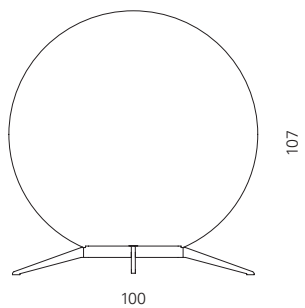

BABU TEXTILE
LARGE

Product dimensions	Light source	Packaging dimensions	
L: 100 cm D: 49 cm H: 107 cm Weight: 12 kg	1 X 15W Strip LED Light Emission: 3.640 Lm 3.000 K; CRI: >90 IP65	BOX 1 L: 110 cm D: 110 cm H: 16 cm weight: 11 kg	BOX 2 L: 103,5 cm D: 99,5 cm H: 4 cm weight: 2,5 kg

Code	Frame	Shade	Price
ACAM.002617	Champagne painted steel	3D digital TEXTILE printing on fabric "Mustard colour" velvet trim	€ 1.800,00
ACAM.002619	Champagne painted steel	3D digital TEXTILE printing on fabric "Orange colour" velvet trim	€ 1.800,00
ACAM.002621	Champagne painted steel	3D digital TEXTILE printing on fabric "Aviation blue colour" velvet trim	€ 1.800,00