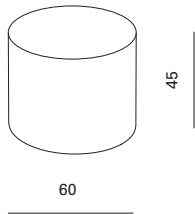

CALYBABU
H45

Product dimensions | Packaging dimensions

Ø: 60 cm
H: 45 cm

weight: 9,5 kg

BOX 1

L: 65 cm
D: 65 cm
H: 50 cm

weight: 13,5 kg

Code	Frame	Pattern	Price
POUFAH45D60	Polystyrene cylinder - Polyurethane with water repellent treatment for outdoor use	A	€ 475,00
POUFBH45D60	Polystyrene cylinder - Polyurethane with water repellent treatment for outdoor use	B	€ 475,00
POUFCH45D60	Polystyrene cylinder - Polyurethane with water repellent treatment for outdoor use	C	€ 475,00
POUFDH45D60	Polystyrene cylinder - Polyurethane with water repellent treatment for outdoor use	D	€ 475,00
POUFEH45D60	Polystyrene cylinder - Polyurethane with water repellent treatment for outdoor use	E	€ 475,00
POUFFH45D60	Polystyrene cylinder - Polyurethane with water repellent treatment for outdoor use	F	€ 475,00
POUFGH45D60	Polystyrene cylinder - Polyurethane with water repellent treatment for outdoor use	G	€ 475,00
CO.006097	Waterproof cover as protective bag		€ 75,00