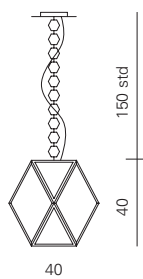

MUSE OUTDOOR
SO MEDIUM

Product dimensions

L: 40 cm
D: 40 cm
H: 190 cm

weight: 6 kg

Light source

1 X E27 T8
Tubular LED bulb
IP65

Packaging dimensions

BOX 1

L: 52 cm
D: 52 cm
H: 55 cm

weight: 7 kg

Code	Frame	Diffuser	Price
ACAM.001251	Matt white lacquered	Satin finish acrylic	€ 830,00
ACAM.001249	Matt black lacquered	Satin finish acrylic	€ 830,00