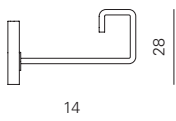

Product dimensions	Packaging dimensions
Ø: 14 cm	BOX 1
H: 28 cm	L: 23 cm
weight: 2 kg	D: 37 cm
	H: 23 cm
	weight: 3 kg

Code	Frame	Price
SE.000211	Black lacquered metal	€ 80,00