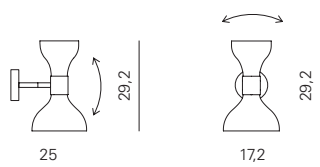

TATA
AP

Product dimensions

L: 17,2 cm
D: 25 cm
H: 29,2 cm

weight: 1 kg

Light source

2 X E27
LED light bulbs

Packaging dimensions

BOX 1

L: 26 cm
D: 35 cm
H: 37 cm

weight: 1,5 kg

Code	Frame	Shade	Price
ACAM.001349	Chrome	Outside: glossy white Inside: matt white	€ 290,00
ACAM.000933	Chrome	Outside: chrome Inside: matt white	€ 330,00
ACAM.000931	Chrome	Outside: matt black Inside: matt white	€ 290,00