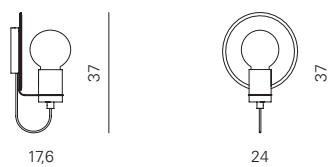

SOLITARIO

AP SMALL

Product dimensions

L: 24 cm
D: 17,6 cm
H: 37 cm

weight: 2 kg

Light source

1 X GU10
LED light bulb
Light Emission: 870 Lm
3.000 K; CRI: >90

Packaging dimensions

BOX 1
L: 36 cm
D: 26 cm
H: 37 cm
weight: 3,5 kg

Code	Frame	Diffuser	Price
ACAM.002008/BR-FLOOD	Matt light satin bronze	Ø 12 Flood	€ 420,00
ACAM.002008/BR-SMK	Matt light satin bronze	Ø 12 Smoke	€ 470,00
ACAM.002008/BR-SPOT	Matt light satin bronze	Ø 12 Spot	€ 420,00
ACAM.002008/LNO-FLOOD	Matt black silk lacquered	Ø 12 Flood	€ 420,00
ACAM.002008/LNO-SMK	Matt black silk lacquered	Ø 12 Smoke	€ 470,00
ACAM.002008/LNO-SPOT	Matt black silk lacquered	Ø 12 Spot	€ 420,00