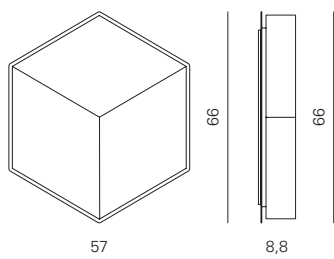

SATOR #2
AP LARGE

Product dimensions

L: 57 cm
D: 8,8 cm
H: 66 cm

weight: 6 kg

Light source

1 X 55W
Custom LED
Light Emission: 7.000 Lm
3.000 K; CRI: >90

Packaging dimensions

BOX 1

L: 73 cm
D: 25 cm
H: 73 cm

weight: 7 kg

Code	Frame	Trim	Price
ACAM.003004	White trilogy	"Yellow mustard colour" velvet	€ 900,00
ACAM.003006	White trilogy	"Blue aviation colour" velvet	€ 900,00
ACAM.002938	White trilogy	"Forest green" colour velvet	€ 900,00
ACAM.002940	White trilogy	Black velvet	€ 900,00