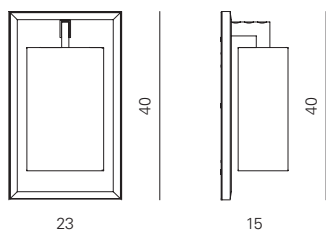

Special finishes or customized versions available for projects. Please contact the sales office.

**COCO
DELUXE AP**

Product dimensions

L: 23 cm
D: 15 cm
H: 40 cm
weight: 2 kg

Light source

1 X E27
LED light bulb