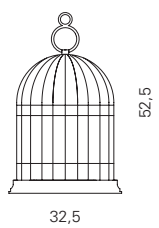

FREEDOM
OUTDOOR

Product dimensions	Light source	Packaging dimensions
Ø: 32,5 cm H: 52,5 cm weight: 4 kg	1 X E27 T8 Tubular LED bulb IP65	BOX 1 L: 40 cm D: 40 cm H: 60 cm weight: 5 kg

Code	Frame	Diffuser	Price
ACAM.001705	Cage in bronze painted metal Dark brown marine wood	Cream-coloured fiberglass	€ 620,00