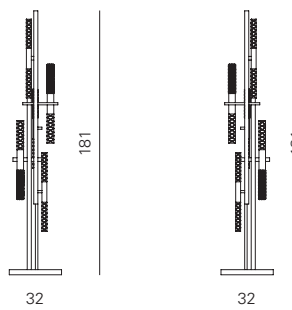

MIKADO
FL

Product dimensions	Light source	Packaging dimensions
L: 32 cm D: 32 cm H: 181 cm weight: 23 kg	10 X 4W Custom LED Light Emission: 5.600 Lm 3.000 K; CRI: >90 Dimmable	BOX 1 L: 45 cm D: 45 cm H: 192 cm weight: 25 kg

Code	Frame	Diffuser	Price
ACAM.002116	Satin brass vintage	Transparent crystal Engraved / Prismatic	€ 3.800,00