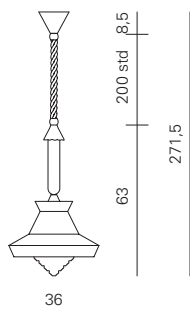

**CALYPSO
GUADALOUPE
SO OUTDOOR**

Product dimensions

Ø: 36 cm
H: 271,5 cm

weight: 4 kg

Light source

1 X E27 T8
Tubular LED bulb
IP65

Packaging dimensions

BOX 1	BOX 2
L: 55 cm	L: 44 cm
D: 24 cm	D: 44 cm
H: 30 cm	H: 24 cm

weight: 3,5 kg weight: 2,5 kg

Code	Frame	Shade	Price
ACAM.002154	Satin brass Green waterproof braided rope	Black	€ 980,00
ACAM.002156	Satin brass Green waterproof braided rope	Mint	€ 980,00
ACAM.002158	Satin brass Green waterproof braided rope	Sale e pepe	€ 980,00
ACAM.002160	Satin brass Green waterproof braided rope	White	€ 980,00
EXTRA CABLE (standard cable: 200 cm)		Up to 500 cm	+ € 160,00
		Up to 1.000 cm	+ € 320,00