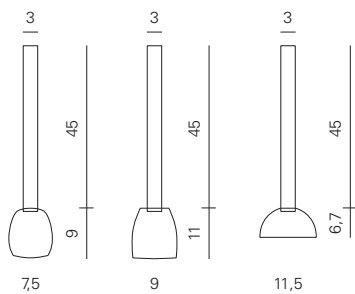

MOON CRYSTAL
SO BATTERY

Product dimensions | Light source

Ø: 3 cm
H: 45 cm

weight: 1 kg

1 X 2W
Custom LED
Light Emission: 500 Lm
3.000 K; CRI: >90

Code	Frame	Diffuser	Price
ACAM.002864	Bronze finish	"Venezia Amber"	€ 550,00
ACAM.002866	Black finish	"Lente black"	€ 550,00
ACAM.002868	Natural Brill steel finish	"Macedonia Crystal"	€ 550,00