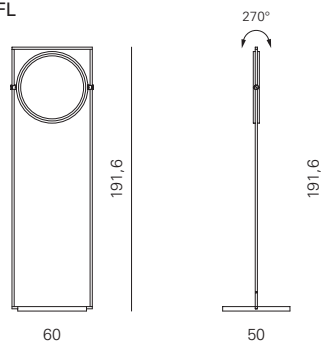

DORIAN FL

Product dimensions	Light source	Packaging dimensions
L: 60 cm D: 50 cm H: 191,6 cm weight: 31 kg	1 X 55W Custom LED plate Light Emission: 7.500 Lm 3.000 K; CRI: >90 Dimmable	BOX 1 L: 90 cm D: 15 cm H: 207 cm weight: 15 kg BOX 2 L: 58 cm D: 58 cm H: 50 cm weight: 20 kg

Code	Frame	Diffuser	Price
ACAM.002106	Polished light satin bronze	Plexiglass with "Honeycomb effect" screen printing - Smoked colour mirror	€ 2.200,00
ACAM.002545	Matt black silk lacquered	Plexiglass with "Honeycomb effect" screen printing - Smoked colour mirror	€ 2.200,00

DORIAN PL

Product dimensions	Light source	Packaging dimensions
L: 56 cm D: 52 cm H: 33,6 cm weight: 7 kg	1 X 55W Custom LED plate Light Emission: 7.500 Lm 3.000 K; CRI: >90 Dimmable	BOX 1 L: 72 cm D: 72 cm H: 32 cm weight: 8 kg

Code	Frame	Diffuser	Price
ACAM.002100	Polished light satin bronze	Plexiglass with "Honeycomb effect" screen printing - Smoked colour mirror	€ 1.200,00
ACAM.002539	Matt black silk lacquered	Plexiglass with "Honeycomb effect" screen printing - Smoked colour mirror	€ 1.200,00