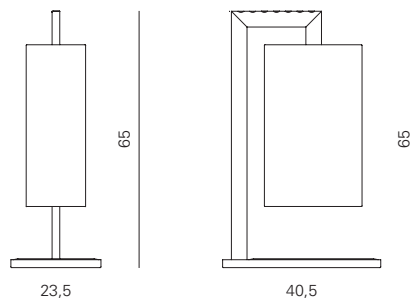

**COCO
MEGATA**

Product dimensions

L: 23,5 cm
D: 40,5 cm
H: 65 cm
weight: 7,5 kg

Light source

1 X E27
LED light bulb

Packaging dimensions

BOX 1
L: 74 cm
D: 49 cm
H: 31 cm
weight: 8,5 kg

Code	Frame	Shade	Price
ACAM.001111	Chrome with bevelled mirror	White percaline	€ 760,00
ACAM.001115	Chrome with bevelled mirror	White percaline Gold painted inside	€ 800,00