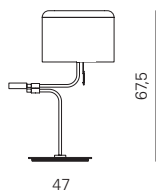

JOSEPHINE
TA

Product dimensions | **Light source**

Ø: 47 cm
H: 67,5 cm

1 X E27
LED light bulb

Code	Frame	Shade	Price
ACAM.002697	Matt light satin bronze	Amalfi yellow	€ 690,00
ACAM.002936	Matt light satin bronze	Amalfi grey	€ 690,00
ACAM.002699	Matt light satin bronze	White linen	€ 690,00