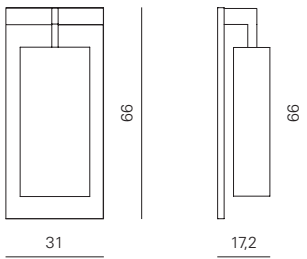

COCO
MEGA OUTDOOR

Product dimensions

L: 31 cm
D: 17,2 cm
H: 66 cm

weight: 10 kg

Light source

1 X E27 T8
Tubular LED bulb
IP65

Packaging dimensions

BOX 1
L: 56 cm
D: 27 cm
H: 80 cm

weight: 11kg

Code	Frame	Shade	Price
ACAM.001167	Satin steel Dark mocha marine wood	Grey "Dragnet" waterproof fabric	€ 920,00