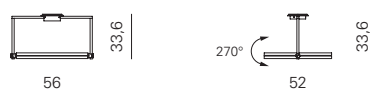

DORIAN PL

Product dimensions	Light source	Packaging dimensions
L: 56 cm D: 52 cm H: 33,6 cm weight: 7 kg	1 X 55W Custom LED plate Light Emission: 7.500 Lm 3.000 K; CRI: >90 Dimmable	BOX 1 L: 72 cm D: 72 cm H: 32 cm weight: 8 kg

Code	Frame	Diffuser	Price
ACAM.002100	Polished light satin bronze	Plexiglass with "Honeycomb effect" screen printing - Smoked colour mirror	€ 1.200,00
ACAM.002539	Matt black silk lacquered	Plexiglass with "Honeycomb effect" screen printing - Smoked colour mirror	€ 1.200,00