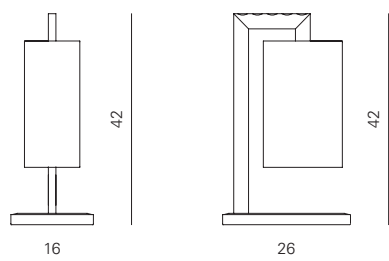

**COCO
DELUXETA**

Product dimensions

L: 16 cm
D: 26 cm
H: 42 cm
weight: 3 kg

Light source

1 X E27
LED light bulb

Packaging dimensions

BOX 1
L: 30 cm
D: 22 cm
H: 52 cm
weight: 4 kg

Code	Frame	Shade	Price
ACAM.000007	Chrome with bevelled mirror	White percaline	€ 440,00
ACAM.000009	Chrome with bevelled mirror	White percaline Gold painted inside	€ 450,00