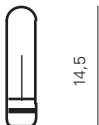

Code	Descrizione	Price
CO.004574	6W E27 T8 Tubular LED (H. 14,5 cm)	€ 30,00