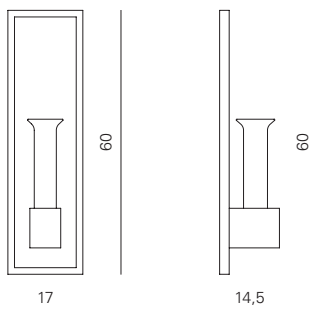

LALA
AP SOLIFLOR

Product dimensions

L: 17 cm
D: 12,5 cm
H: 60 cm

weight: 4 kg

Light source

1 X 3W
Custom LED
Light Emission: 250 Lm
2.700 K; CRI: >90

Packaging dimensions

BOX 1

L: 28 cm
D: 28 cm
H: 80 cm

weight: 5 kg

Code

Frame

Price

ACAM.000447

Wengè-stained oak base with mirror
Transparent glass vase

€ 380,00