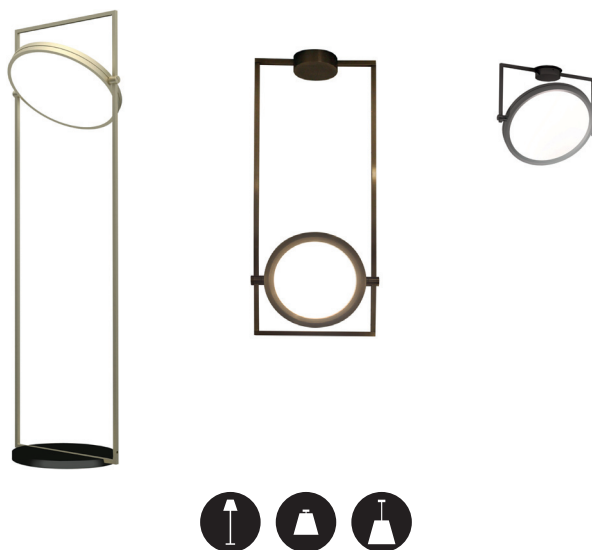

Code	Frame	Shade	Price
ACAM.000057	Chrome	Pleated cream pongè fabric	€ 900,00
ACAM.002780	Chrome	Pleated black pongè fabric	€ 900,00
ACAM.001107	Chrome	Pleated white pongè fabric	€ 900,00
EXTRA CABLE (standard cable: 200 cm)		Up to 500 cm	+ € 50,00
		Up to 1.000 cm	+ € 140,00

DIVINA
TA

Product dimensions

Ø: 38 cm
H: 53 cm

weight: 6 kg

Light source

2 X E27
LED light bulbs

Packaging dimensions

BOX 1
L: 52 cm
D: 52 cm
H: 56 cm
weight: 7,5 kg

Code	Frame	Shade	Price
ACAM.000063	Chrome	Pleated cream pongè fabric	€ 560,00
ACAM.002786	Chrome	Pleated black pongè fabric	€ 560,00
ACAM.001109	Chrome	Pleated white pongè fabric	€ 560,00

DORIAN

MARCELLO COLLI

Family of lamps in which the lighting design is integrated into the decorative one. The adjustable disc on one side is a diffuser with high performances and qualities (further improved by the new diffuser with honeycomb screen printing), on the other side is a mirror, which gives a touch of class to the product. Dorian has a dual function, direct and indirect light, to illuminate large spaces or to create only effects and reflections.