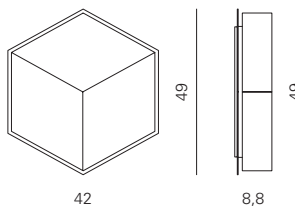

SATOR #2
AP MEDIUM

Product dimensions	Light source	Packaging dimensions
L: 42 cm D: 8,8 cm H: 49 cm weight: 3,5 kg	1 X 30W Custom LED Light Emission: 4.300 Lm 3.000 K; CRI: >90	BOX 1 L: 52 cm D: 18 cm H: 52 cm weight: 4,5 kg

Code	Frame	Trim	Price
ACAM.002713	White trilogy	"Yellow mustard colour" velvet	€ 620,00
ACAM.002715	White trilogy	"Blue aviation colour" velvet	€ 620,00
ACAM.002717	White trilogy	"Forest green" colour velvet	€ 620,00
ACAM.002719	White trilogy	Black velvet	€ 620,00