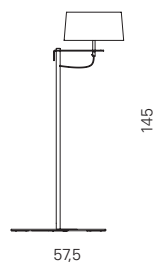

DIVINA
FL MEDIUM

Product dimensions

L: 38 cm
D: 57,5 cm
H: 145 cm

weight: 12,5 kg

Light source

2 X E27
LED light bulbs

Packaging dimensions

BOX 1	BOX 2	BOX 3
L: 40 cm	L: 43 cm	L: 43 cm
D: 18 cm	D: 43 cm	D: 43 cm
H: 152 cm	H: 16 cm	H: 31 cm
weight: 6 kg	weight: 7,5 kg	weight: 2 kg

Code	Frame	Shade	Price
ACAM.000027	Chrome	Pleated cream pongè fabric	€ 690,00
ACAM.002762	Chrome	Pleated black pongè fabric	€ 690,00
ACAM.001091	Chrome	Pleated white pongè fabric	€ 690,00