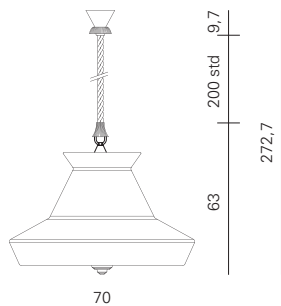

**CALYPSO
GUADALOUPE
SO XL**

Product dimensions

Ø: 70 cm
H: 272,7 cm

weight: 8 kg

Light source

1 X E27
LED light bulb

Packaging dimensions

BOX 1	BOX 2
L: 55 cm	L: 76 cm
D: 24 cm	D: 76 cm
H: 30 cm	H: 45 cm

weight: 3,5 kg weight: 7 kg

Code	Frame	Shade	Price
ACAM.002735	Satin brass Moss green braided silk rope	Sale e pepe	€ 1.050,00
EXTRA CABLE (standard cable: 200 cm)		Up to 500 cm	+ € 160,00
		Up to 1.000 cm	+ € 320,00