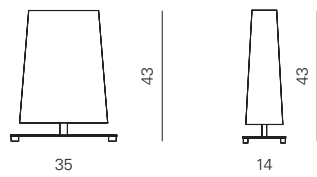

RETTANGOLA NEW
TA SMALL

Product dimensions

L: 35 cm
D: 14 cm
H: 43 cm

weight: 1,5 kg

Light source

1 X E27
LED light bulb

Packaging dimensions

BOX 1	BOX 2
L: 41 cm	L: 41 cm
D: 8 cm	D: 18 cm
H: 35 cm	H: 35 cm

weight: 2,5 kg weight: 0,5 kg

Code	Frame	Diffuser	Price
ACAM.002958	Matt light satin bronze	White cotton	€ 360,00
ACAM.002960	Matt light satin bronze	White linen	€ 390,00
ACAM.002962	Matt black silk lacquered	White cotton	€ 360,00
ACAM.002964	Matt black silk lacquered	White linen	€ 390,00
PPASS	Supplement for trimming (colours: grey - black - "yellow mustard" colour)		+ € 50,00