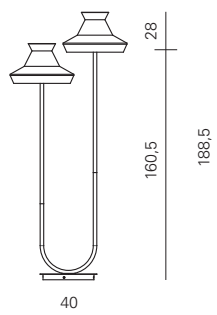

**CALYPSO
GUADALOUPE**
FL DOUBLE OUTDOOR

Product dimensions

Ø: 40 cm
H: 186,5 cm

weight: 26 kg

Light source

2 X E27 T8
Tubular LED bulbs
IP65

Packaging dimensions

BOX 1	BOX 2	BOX 3	BOX 4
L: 62 cm	L: 42 cm	L: 47 cm	L: 47 cm
D: 17 cm	D: 42 cm	D: 47 cm	D: 47 cm
H: 182 cm	H: 16 cm	H: 43 cm	H: 43 cm
weight: 7,5 kg	weight: 15,5 kg	weight: 3 kg	weight: 3 kg

Code

Frame

Shade

Price

ACAM.002425	Matt black lacquered Reseda green RAL 6011 lacquered	Black	€ 1.600,00
ACAM.002427	Matt black lacquered Reseda green RAL 6011 lacquered	Mint	€ 1.600,00
ACAM.002429	Matt black lacquered Reseda green RAL 6011 lacquered	Sale e pepe	€ 1.600,00
ACAM.002431	Matt black lacquered Reseda green RAL 6011 lacquered	White	€ 1.600,00