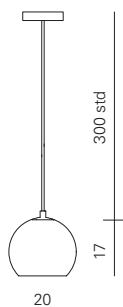

**KUBRIC
SO LARGE
CANOPY**

Product dimensions	Light source	Packaging dimensions
Ø: 20 cm H: 317 cm weight: 1 kg	1 X 5W Custom LED Light Emission: 550 Lm 2.700 K; CRI: >90	BOX 1 L: 30 cm D: 28 cm H: 30 cm weight: 2 kg

Code	Frame	Diffuser	Price
ACAM.002826	Matt light satin bronze	Matt green glass	€ 395,00
ACAM.002828	Matt light satin bronze	Matt light blue glass	€ 395,00
ACAM.002830	Matt light satin bronze	Matt "yellow mustard" colour glass	€ 395,00
ACAM.002832	Matt light satin bronze	Matt amethyst glass	€ 395,00
ACAM.002834	Matt light satin bronze	Polished bronze glass with gold painted inside	€ 395,00
EXTRA CABLE (standard cable: 300 cm)		Up to 500 cm	+ € 60,00
		Up to 1.000 cm	+ € 120,00