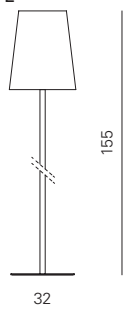

QUADRA NEW

FL

Product dimensions

L: 32 cm
D: 32 cm
H: 155 cm

weight: 6,5 kg

Light source

1 X E27
LED light bulb

Packaging dimensions