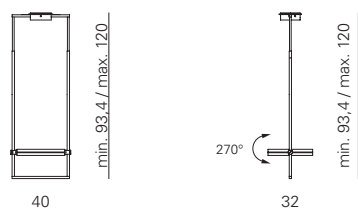

DORIAN SO SMALL

Product dimensions	Light source	Packaging dimensions
L: 40 cm D: 32 cm H: telescopic min. 93,4 cm max. 120 cm weight: 9 kg	1 X 17W Custom LED plate Light Emission: 2.480 Lm 3.000 K; CRI: >90 Dimmable	BOX 1 L: 110 cm D: 25 cm H: 52 cm weight: 10 kg

Code	Frame	Diffuser	Price
ACAM.002102	Polished light satin bronze	Plexiglass with "Honeycomb effect" screen printing - Smoked colour mirror	€ 1.350,00
ACAM.002541	Matt black silk lacquered	Plexiglass with "Honeycomb effect" screen printing - Smoked colour mirror	€ 1.350,00