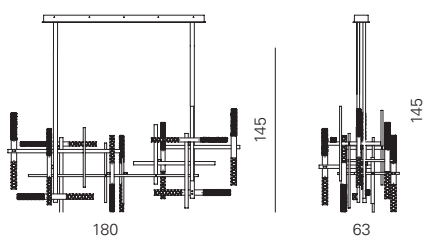

MIKADO
SO DOUBLE h.145

Product dimensions

L: 180 cm
D: 63 cm
H: 145 cm
weight: 39 kg

Light source

20 X 4W
Custom LED
Light Emission: 11.200 Lm
3.000 K; CRI: >90
Dimmable

Packaging dimensions

BOX 1	BOX 2
L: 180 cm	L: 52 cm
D: 72 cm	D: 52 cm
H: 150 cm	H: 32 cm
weight: 36 kg	weight: 8,5 kg

Code	Frame	Diffuser	Price
ACAM.002110	Satin brass vintage	Transparent crystal Engraved / Prismatic	€ 7.500,00

MIKADO SO - SPECIAL HEIGHTS

Possibility of making suspensions with special and custom-made heights.
Please contact the sales office for further technical details.

SPECIAL HEIGHTS (standard heights: 95 - 120 - 145 cm)	Standard fee for customized height	+ € 200,00
	Supplement for every additional 50 cm	+ € 300,00