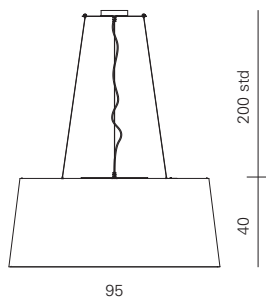

DIVINA
SO XL

Product dimensions

Ø: 95 cm
H: 40 cm

weight: 11 kg

Light source

3 X E27
LED light bulbs

Packaging dimensions

BOX 1	BOX 2
L: 51 cm	L: 110 cm
D: 51 cm	D: 110 cm
H: 34 cm	H: 52 cm
weight: 3,5 kg	weight: 11,5 kg

Code	Frame	Shade	Price
ACAM.000057	Chrome	Pleated cream pongè fabric	€ 900,00
ACAM.002780	Chrome	Pleated black pongè fabric	€ 900,00
ACAM.001107	Chrome	Pleated white pongè fabric	€ 900,00
EXTRA CABLE (standard cable: 200 cm)		Up to 500 cm	+ € 50,00
		Up to 1.000 cm	+ € 140,00

DIVINA
TA

Product dimensions

Ø: 38 cm
H: 53 cm

weight: 6 kg

Light source

2 X E27
LED light bulbs

Packaging dimensions

BOX 1
L: 52 cm
D: 52 cm
H: 56 cm
weight: 7,5 kg

Code	Frame	Shade	Price
ACAM.000063	Chrome	Pleated cream pongè fabric	€ 560,00
ACAM.002786	Chrome	Pleated black pongè fabric	€ 560,00
ACAM.001109	Chrome	Pleated white pongè fabric	€ 560,00