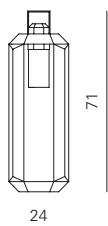

CUBE OUTDOOR
SMALL BATTERY

Product dimensions	Light source	Packaging dimensions
L: 24 cm D: 24 cm H: 71 cm weight: 5 kg	1 X 3W Custom LED Light Emission: 400 Lm 2.700 K; CRI: >90 IP65	BOX 1 L: 34 cm D: 34 cm H: 86 cm weight: 6 kg

Code	Frame	Diffuser	Price
ACAM.002387	Outside: dark bronze Inside: gold lacquered	Satin plexiglass	€ 1.100,00
ACAM.002648	Outside: matt white lacquered Inside: matt white lacquered	Satin plexiglass	€ 1.100,00