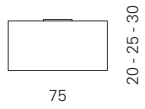

CIRCUS LED
PL 75

Product dimensions	Light source	Packaging dimensions	
Ø: 75 cm H: 20 cm/ H: 25 cm/ H: 30 cm weight: 7,5 kg	1 x 53W Custom LED plate Light Emission: 7.300 Lm 3.000 K; CRI: >90 Dimmable	BOX 1 L: 51 cm D: 51 cm H: 24 cm weight: 4,5 kg	BOX 2 L: 83 cm D: 83 cm H: 52 cm weight: 6,5 kg

Code	Frame	Shade	Price
ACON.000411/LED	Satin nickel	White cotton	€ 785,00
ACON.000417/LED	Satin nickel	Black cotton	€ 785,00
ACON.000425/LED	Satin nickel	White "Dragnet"	€ 860,00
ACON.000731/LED	Satin nickel	Grey "Dragnet"	€ 860,00
ACON.000423/LED	Satin nickel	Ivory Shantung	€ 840,00
ACON.000808/LED	Satin nickel	Bronze Shantung	€ 840,00
ACON.000788/LED	Satin nickel	Light grey Shantung	€ 840,00
ACON.000617/LED	Satin nickel	White linen	€ 890,00
ACON.000733/LED	Satin nickel	Estella	€ 1.010,00
ACON.000735/LED	Satin nickel	Pebble	€ 1.010,00
PPASS75	Supplement for trimming (colours: white - grey - brown - black)		+ € 90,00