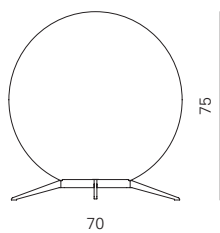

BABU TEXTILE
MEDIUM

Product dimensions	Light source	Packaging dimensions
L: 70 cm D: 45 cm H: 75cm weight: 10 kg	1 X 15W Strip LED Light Emission: 2.600 Lm 3.000 K; CRI: >90 IP65	<table border="1"> <thead> <tr> <th>BOX 1</th> <th>BOX 2</th> </tr> </thead> <tbody> <tr> <td>L: 80 cm</td> <td>L: 78,5 cm</td> </tr> <tr> <td>D: 80 cm</td> <td>D: 74,5 cm</td> </tr> <tr> <td>H: 16 cm</td> <td>H: 4 cm</td> </tr> <tr> <td>weight: 8,5 kg</td> <td>weight: 2kg</td> </tr> </tbody> </table>

Code	Frame	Shade	Price
ACAM.002611	Champagne painted steel	3D digital TEXTILE printing on fabric "Mustard colour" velvet trim	€ 1.250,00
ACAM.002613	Champagne painted steel	3D digital TEXTILE printing on fabric "Orange colour" velvet trim	€ 1.250,00
ACAM.002615	Champagne painted steel	3D digital TEXTILE printing on fabric "Aviation blue colour" velvet trim	€ 1.250,00