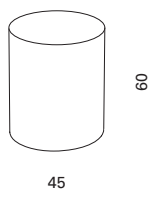

Product dimensions | Packaging dimensions

Ø: 45 cm
H: 60 cm

weight: 5,5 kg

BOX 1
L: 50 cm
D: 50 cm
H: 65 cm

weight: 6,5 kg

Code	Frame	Pattern	Price
POUFAH60D45	Polystyrene cylinder - Polyurethane with water repellent treatment for outdoor use	A	€ 450,00
POUFBH60D45	Polystyrene cylinder - Polyurethane with water repellent treatment for outdoor use	B	€ 450,00
POUFCH60D45	Polystyrene cylinder - Polyurethane with water repellent treatment for outdoor use	C	€ 450,00
POUFDH60D45	Polystyrene cylinder - Polyurethane with water repellent treatment for outdoor use	D	€ 450,00
POUFEH60D45	Polystyrene cylinder - Polyurethane with water repellent treatment for outdoor use	E	€ 450,00
POUFFH60D45	Polystyrene cylinder - Polyurethane with water repellent treatment for outdoor use	F	€ 450,00
POUFGH60D45	Polystyrene cylinder - Polyurethane with water repellent treatment for outdoor use	G	€ 450,00
CO.006097	Waterproof cover as protective bag		€ 75,00