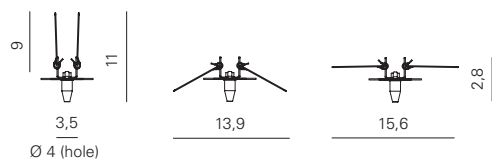

CORNELIA
CONNECTION FOR FALSE CEILING

Code	Frame	Price
SIST.000037	Bronze painted	€ 15,00