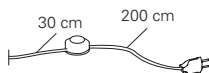

Frame

 Dark brown stained oak

FL MRS
Fixing tool

Cable / Switch

Black fabric
On-Off switch
FL MR / FL MRS
L: 30 + 200 cm
TA MISS
L: 30 + 200 cm

Shade

 White cotton

Light source