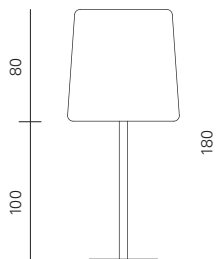

XXL
FL OUTDOOR

Product dimensions

Ø: 75 cm
H: 180 cm

weight: 29 kg

Light source

4 x E27 T8
Tubular LED bulb
IP65

Packaging dimensions

BOX 1	BOX 2	BOX 2
L: 45 cm	L: 52 cm	L: 98 cm
D: 45 cm	D: 52 cm	D: 98 cm
H: 192 cm	H: 17 cm	H: 92 cm

weight: 10 kg weight: 12,5 kg weight: 10 kg

Code	Frame	Shade	Price
ACAM.001815	Ivory lacquered	Cream-coloured fiberglass	€ 1.750,00