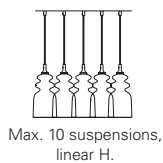

Product dimensions	Packaging dimensions
L: 94 cm D: 3,4 cm H: 39 cm	BOX 1 L: 100 cm D: 8 cm H: 45 cm

Code	Frame	Price
SIST.000044/10	Bronze painted - max. 10 suspensions	€ 450,00
SIST.000044/20	Bronze painted - max. 20 suspensions	€ 450,00