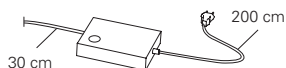

Cable / Switch

Black fabric
Foot dimmer switch
L: 30 + 200 cm

Diffuser

Plexiglass with "Honeycomb effect"
screen printing
Smoked colour mirror

Light source

Custom LED

Dimmable

FL
Dimmable with foot control

SO e PL
Compatible with remote control
systems.
Please refer to the website or
contact the sales office for technical
details.

Special finishes or customized versions available for projects. Please contact the sales office.