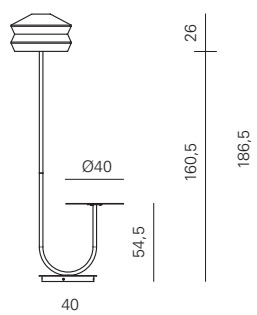

**CALYPSO
ANTIGUA**
FL+TABLE OUTDOOR

Product dimensions | **Light source**

Ø: 40 cm
H: 186,5 cm

weight: 23,5 kg

1 X E27 T8
Tubular LED bulb
IP65

Packaging dimensions

BOX 1	BOX 2	BOX 3
L: 62 cm	L: 42 cm	L: 47 cm
D: 17 cm	D: 42 cm	D: 47 cm
H: 182 cm	H: 16 cm	H: 43 cm

weight: 7,5 kg weight: 15,5 kg weight: 3 kg

Code	Frame	Shade	Price
ACAM.002417	Matt black lacquered Reseda green RAL 6011 lacquered	Black	€ 1.300,00
ACAM.002419	Matt black lacquered Reseda green RAL 6011 lacquered	Mint	€ 1.300,00
ACAM.002421	Matt black lacquered Reseda green RAL 6011 lacquered	Sale e pepe	€ 1.300,00
ACAM.002423	Matt black lacquered Reseda green RAL 6011 lacquered	White	€ 1.300,00