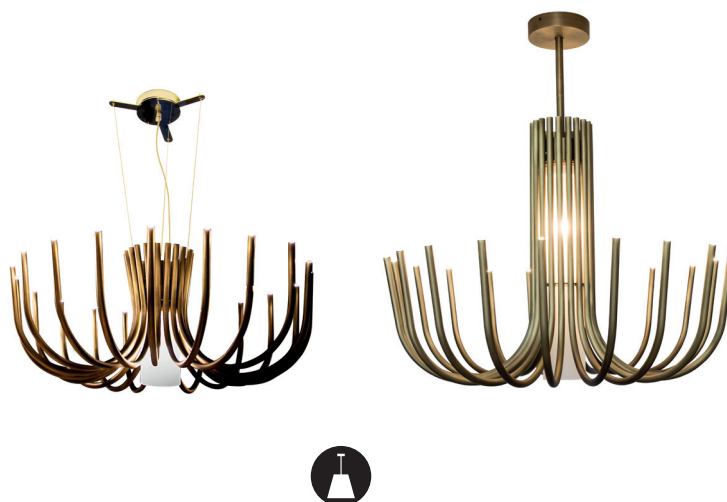

STARDUST

MARCELLO COLLI & MAURIZIO DI MAURO

Inspired by the big classic chandeliers, but with a more essential look given by the use of metal without any additional decorative element. Stardust provides a double illumination, provided by the microled positioned at the upper ends of the individual arms and by the bulb inserted in the glass cylinder which represents the main source that illuminates downwards. Available in three standard or "custom" suspension heights.

Frame

Matt light satin bronze

Black nickel

Cable

Black fabric
SO SMALL
H: 200 cm
SO LARGE STEM
H: 35 / 55 cm

Two independent light sources
Double switching

Diffuser

Satin white glass

Light source

E27 LED
You can use LED light bulbs of the highest available wattage

Custom LED

Dimmable - only E27 LED

Compatible with remote control systems.
Please refer to the website or contact the sales office for technical details.

Special finishes or customized versions available for projects. Please contact the sales office.