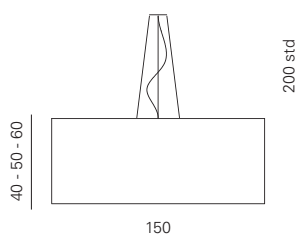

CIRCUS
SO 150

Product dimensions

Ø: 150 cm
H: 40 cm/
H: 50 cm/
H: 60 cm
weight: 20 kg

Light source

4 x E27
LED light bulbs

Packaging dimensions

BOX 1	BOX 2
L: 65 cm	L: 160 cm
D: 70 cm	D: 160 cm
H: 15 cm	H: 70 cm
weight: 4 kg	weight: 20 kg

Code	Frame	Shade	Price
ACON.000183	Satin nickel	White cotton	€ 1.115,00
ACON.000221	Satin nickel	Black cotton	€ 1.115,00
ACON.000285	Satin nickel	White "Dragnet"	€ 1.340,00
ACON.000719	Satin nickel	Grey "Dragnet"	€ 1.340,00
ACON.000241	Satin nickel	Ivory Shantung	€ 1.260,00
ACON.000818	Satin nickel	Bronze Shantung	€ 1.260,00
ACON.000798	Satin nickel	Light grey Shantung	€ 1.260,00
ACON.000609	Satin nickel	White linen	€ 1.350,00
ACON.000721	Satin nickel	Estella	€ 1.400,00
ACON.000723	Satin nickel	Pebble	€ 1.400,00
PPASS150	Supplement for trimming (colours: white - grey - brown - black)		+ € 155,00
EXTRA CABLE (standard cable: 200 cm)		Up to 500 cm	+ € 50,00
		Up to 1.000 cm	+ € 140,00