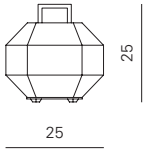

TREASURE
TA

Product dimensions

L: 25 cm
D: 25 cm
H: 25 cm

weight: 4 kg

Light source

1 X E27
LED light bulb
Dimmable

Packaging dimensions

BOX 1

L: 32 cm
D: 32 cm
H: 33 cm

weight: 5 kg

Code	Frame	Diffuser	Price
ACAM.001755	Polished nickel	Engraved crystal	€ 690,00
ACAM.001861	Rose gold DELUXE version	Rose gold metallic engraved crystal Black braided leather - DELUXE version	€ 760,00