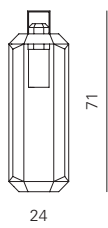

**CUBE OUTDOOR
SMALL**

Product dimensions	Light source	Packaging dimensions
L: 24 cm D: 24 cm H: 71 cm weight: 5 kg	1 X E27 T8 Tubular LED bulb IP65	BOX 1 L: 34 cm D: 34 cm H: 86 cm weight: 6 kg

Code	Frame	Diffuser	Price
ACAM.002389	Outside: dark bronze Inside: gold lacquered	Frosted glass	€ 1.050,00
ACAM.002757	Outside: matt white lacquered Inside: matt white lacquered	Frosted glass	€ 1.050,00