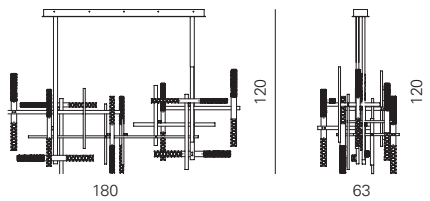

Code	Frame	Diffuser	Price
ACAM.002395	Satin brass vintage	Transparent crystal Engraved / Prismatic	€ 7.500,00

MIKADO
SO DOUBLE h.120

Product dimensions

L: 180 cm
D: 63 cm
H: 120 cm
weight: 39 kg

Light source