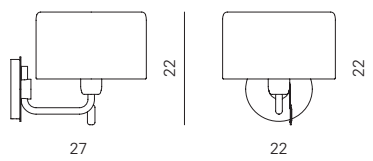

JOSEPHINE
AP

Product dimensions | **Light source**

L: 22 cm
D: 27 cm
H: 22 cm

1 X E27
LED light bulb

Code	Frame	Shade	Price
ACAM.002685	Matt light satin bronze	Amalfi yellow	€ 320,00
ACAM.002701	Matt light satin bronze	Amalfi grey	€ 320,00
ACAM.002687	Matt light satin bronze	White linen	€ 320,00