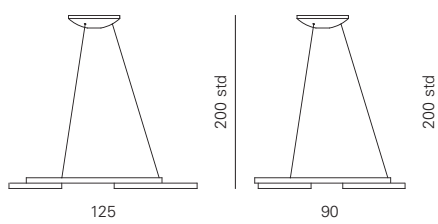

ECLISSE
SO

Product dimensions

L: 125 cm
D: 90 cm
H: 200 cm

weight: 20 kg

Light source

1 X 18W COB LED +
1 X 17W Strip LED +
1 X 19W Strip LED
Light Emission: 2.400
Lm +
1.400 Lm Dimmable
2.700 K; CRI: >90

Packaging dimensions

BOX 1

L: 122 cm
D: 122 cm
H: 18 cm

weight: 21,5 kg

Code	Frame	Diffuser	Price
ACAM.001932	Satin bronze canopy	Rings in light bronze and dark bronze painted wood - Alicrite diffusing discs with alabaster effect	€ 2.900,00
ACAM.001934	Matt white lacquered canopy	Matt white painted wooden rings Alicrite diffusing discs with alabaster effect	€ 2.900,00
EXTRA CABLE (standard cable: 200 cm)		Up to 500 cm	+ € 50,00
		Up to 1.000 cm	+ € 150,00