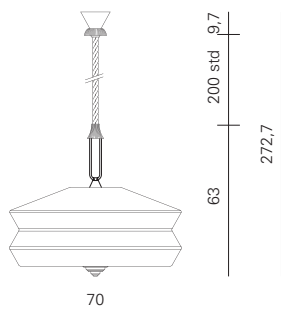

2. Adjustable rope length. Refer to the installation instructions.

**CALYPSO
ANTIGUA
SO XL**

Product dimensions

Ø: 70 cm
H: 272,7 cm

weight: 8 kg

Light source

1 X E27
LED light bulb

Packaging dimensions