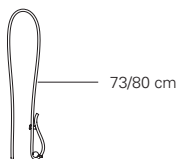

G+T
METAL PLATE FOR WALL

Article dimensions

L: 6 cm
D: 0,5 cm
H: 22 cm

Code	Frame	Price
SIST.000016	Polished copper bronze	€ 50,00
SIST.000020	Polished nickel	€ 50,00

G+T
LEATHER COVERED SOFA HANGING ACCESSORY

Article dimensions

L: 73/80 cm
D: 6,5 cm

Code	Frame	Price
SIST.000018	Polished copper bronze	€ 190,00
SIST.000030	Polished nickel	€ 190,00