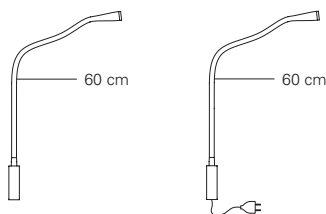

FLEXILED
AP L60 STEEL

Product dimensions

BASE
L: 5 cm
D: 3 cm
H: 10 cm
FRAME
60 cm
weight: 0,5 kg

Light source

1 X 3W
Custom LED
Light Emission: 500 Lm
2.700 K; CRI: >90

Packaging dimensions

BOX 1
L: 78 cm
D: 14 cm
H: 8 cm

weight: 1 kg

Code	Base	Frame	Price
ACAM.002790	Satin nickel WITHOUT switch	Braided steel mesh	€ 265,00
ACAM.002792	Satin nickel WITH switch	Braided steel mesh	€ 275,00
Cable (black fabric) with plug		200 cm	+ € 50,00