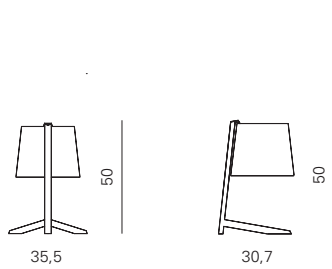

COUTURE

TA

Product dimensions

L: 35,5 cm
D: 30,7 cm
H: 50 cm

weight: 2,5 kg

Light source

1 X E27
LED light bulb

Packaging dimensions

BOX 1

L: 41,5 cm
D: 37,5 cm
H: 58 cm

weight: 3,5 kg

Code	Frame	Shade	Price
ACAM.002755	Matt light satin bronze	White cotton	€ 440,00
PPASS	Supplement for trimming (colours: grey - black - "yellow mustard" colour)		+ € 30,00