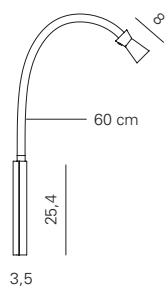

G+T
BATTERY

Product dimensions	Light source	Packaging dimensions
BASE 3,5x3,5xh25,4 cm FRAME 60 cm weight: 1 kg	1 X 2W Custom LED Light Emission: 500 Lm 3.000 K; CRI: >90 3-level control (100 - 70 - 30%)	BOX 1 L: 108 cm D: 14 cm H: 8 cm weight: 1 kg

Code	Base	Frame	Price
ACAM.002483	Polished copper bronze	Dark brown braided leather	€ 600,00
ACAM.002485	Polished nickel	Dark brown braided leather	€ 600,00