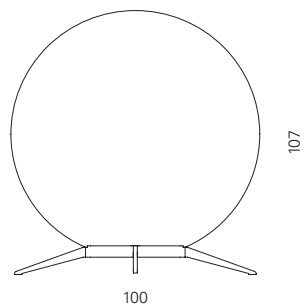

**BABU TRIBAL
LARGE**

Product dimensions	Light source	Packaging dimensions
L: 100 cm D: 49 cm H: 107 cm Weight: 12 kg	1 X 15W Strip LED Light Emission: 3.640 Lm 3.000 K; CRI: >90 IP65	<table border="1"> <thead> <tr> <th>BOX 1</th> <th>BOX 2</th> </tr> </thead> <tbody> <tr> <td>L: 110 cm</td> <td>L: 103,5 cm</td> </tr> <tr> <td>D: 110 cm</td> <td>D: 99,5 cm</td> </tr> <tr> <td>H: 16 cm</td> <td>H: 4 cm</td> </tr> <tr> <td>weight: 11 kg</td> <td>weight: 2,5 kg</td> </tr> </tbody> </table>

Code	Frame	Shade	Price
ACAM.002635	Champagne painted steel	3D digital TRIBAL printing on fabric	€ 1.800,00