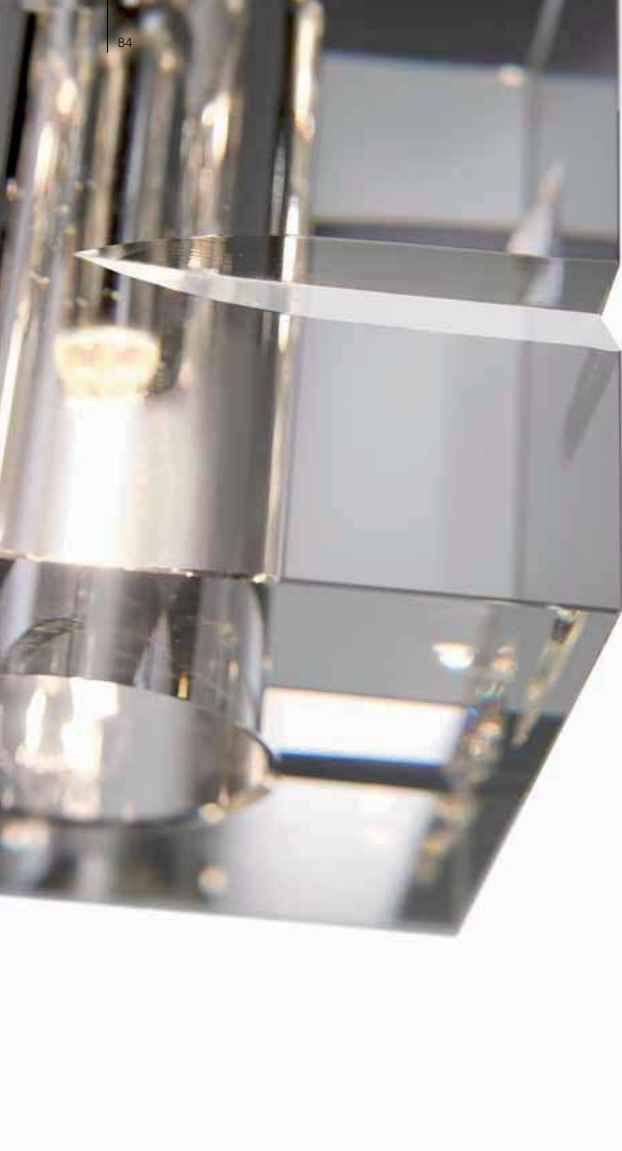

fast

7011CR
L10 P10 H50-150
1X60W G9

7071CR
L10 P10 H50-150
1X3W LED