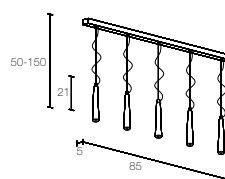

STICK - 7325CR

5X3W LED

Sospensione
Struttura in metallo, finitura in cromo lucido.
Elemento decorativo in cristallo massello.

Hanging lamp
Metal structure in polished chrome.
Solid crystal decoration.

STICK - 7315CR