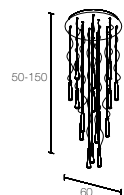

5X3W LED

Plafoniera
Struttura in metallo, finitura in cromo lucido.
Elemento decorativo in cristallo massello.

Ceiling lamp
Metal structure in polished chrome.
Solid crystal decoration.