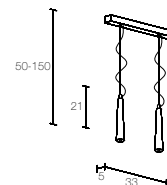

1X3W LED

Sospensione
Struttura in metallo, finitura in cromo lucido.
Elemento decorativo in cristallo massello.

Hanging lamp
Metal structure in polished chrome.
Solid crystal decoration.