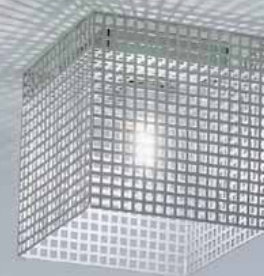

# light tower

216

217

8761  
L13 P13 H27-160  
1X60W E14

**8776**  
D12 H6  
1X60W E14

**8775**  
L13 P13 H6  
1X60W E14

**8771**  
D12 H12  
1X60W E14

**8770**  
L13 P13 H12  
1X60W E14