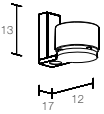

# mind

7111CR  
 D13 H50-150  
 1x4.2W Round LED

**7123CR**  
 D18 H50-120  
 3x4.2W Round LED

**7112CR**  
 L33 P5 H50-120  
 2x4.2W Round LED

**7113CR**  
 L50 P5 H50-120  
 3x4.2W Round LED

mind

MIND - 7101CR