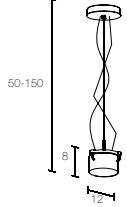

2X4.2W LED

**Applique**

Struttura in metallo, finitura in cromo lucido.  
Elemento decorativo in cristallo massello.

**Wall lamp**

*Metal structure in polished chrome.  
Solid crystal decoration.*

MIND - 7111CR