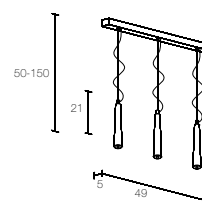

2X3W LED

Sospensione
Struttura in metallo, finitura in cromo lucido.
Elemento decorativo in cristallo massello.

Hanging lamp
Metal structure in polished chrome.
Solid crystal decoration.

STICK - 7323CR

3X3W LED

Sospensione
Struttura in metallo, finitura in cromo lucido.
Elemento decorativo in cristallo massello.

Hanging lamp
Metal structure in polished chrome.
Solid crystal decoration.