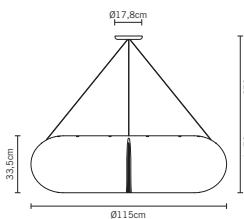

Toroidale D71

DesignZagato

D71 A01

00

1.241,00 €

D71 A05

00

1.940,00 €