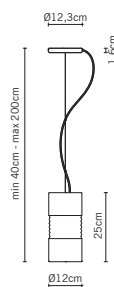

Becky F16

Bridgewell Consulting LTD

F16 A01

01

191,00 €

F16 A01

71

191,00 €

A11506C20 * A11505C20 **
20x6,05 € 20x6,05 €

R7s 1x160W HDG R7s 1x120W HDG

η 78,50%

0,011 m³ - 1,88 Kg

A11004C20 A11009C10
20x5,05 € 10x9,80 €

G9 1x60W HSGS G9 1x9W FBT

0,040 m³ - 2,50 Kg

A11004C20 A11009C10
20x5,05 € 10x9,80 €

G9 1x60W HSGS G9 1x9W FBT

0,040 m³ - 2,50 Kg

* Uso parete ** Uso soffitto
* For wall ** For ceiling