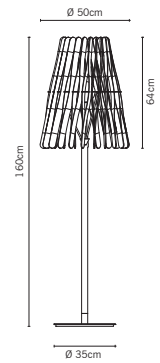

Stick F23

Matali Crasset

NEW

NEW

NEW

NEW

F23 A05

F23 B01

F23 C01

F23 C02

69

69

69

69

1.338,00 €

560,00 €

927,00 €

927,00 €

A10229C01

A10229C01

A10229C01

A10229C01

1x31,00 €

1x31,00 €

1x31,00 €

1x31,00 €

E27
1x23W
FBC

E27
1x23W
FBC

E27
1x23W
FBC

E27
1x23W
FBC

0,36 m³ - 7,00 Kg

0,13 m³ - 4,00 Kg

0,72 m³ - 11,00 Kg

0,72 m³ - 11,00 Kg

PG IP20

PG IP20

PG IP20

PG IP20

Lampadina inclusa
Bulb included

Lampadina inclusa
Bulb included

Lampadina inclusa
Bulb included

Lampadina inclusa
Bulb included