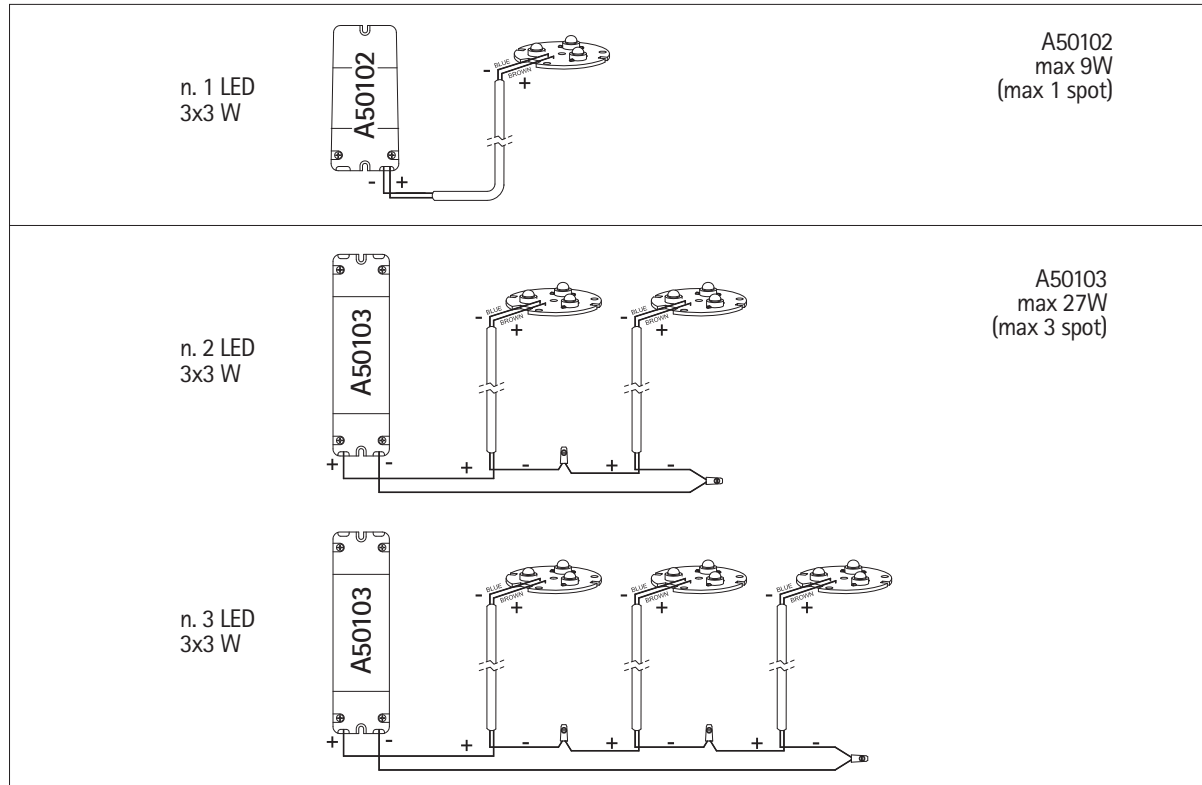

D60 single colour LED installation (1x3W)

The LED drivers must be necessarily installed in aerated rooms far from heat sources, as well
 Max lenght cables 30 mt.

Specifiche di collegamento
 Connection instructions