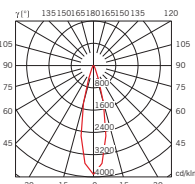

- D57 G25 03
- D57 G25 04
- D57 G25 31
- D57 G25 41
- D57 G25 43