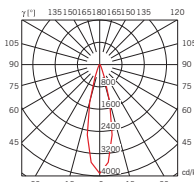

D57 G23 03
D57 G23 04
D57 G23 31
D57 G23 41
D57 G23 43

D57 F01	D57 G13	D57 G13	D57 G23	D57 G23
03, 04, 31, 41, 43	00	03, 04, 31, 41, 43	00	03, 04, 31, 41, 43
139,00 €	121,00 €	133,00 €	355,00 €	379,00 €

A11103C20	A11105C01	A11103C20	A11105C01	A11103C20	A11105C01	A11103C20	A11105C01	A11103C20	A11105C01
20x7,80 €	1x60,00 €	20x7,80 €	1x60,00 €	20x7,80 €	1x60,00 €	20x7,80 €	1x60,00 €	20x7,80 €	1x60,00 €
GU10 1x75W HAGS 25° η 98,00%	GU10 1x6W	GU10 1x75W HAGS 25° η 98,00%	GU10 1x6W	GU10 1x75W HAGS 25° η 98,00%	GU10 1x6W	GU10 2x75W HAGS 25° η 98,00%	GU10 2x6W	GU10 2x75W HAGS 25° η 98,00%	GU10 2x6W
0,011 m³ - 2,60 Kg		0,004 m³ - 1,00 Kg		0,004 m³ - 1,00 Kg		0,012 m³ - 2,85 Kg		0,012 m³ - 2,85 Kg	
24% PbO		24% PbO		24% PbO		24% PbO		24% PbO