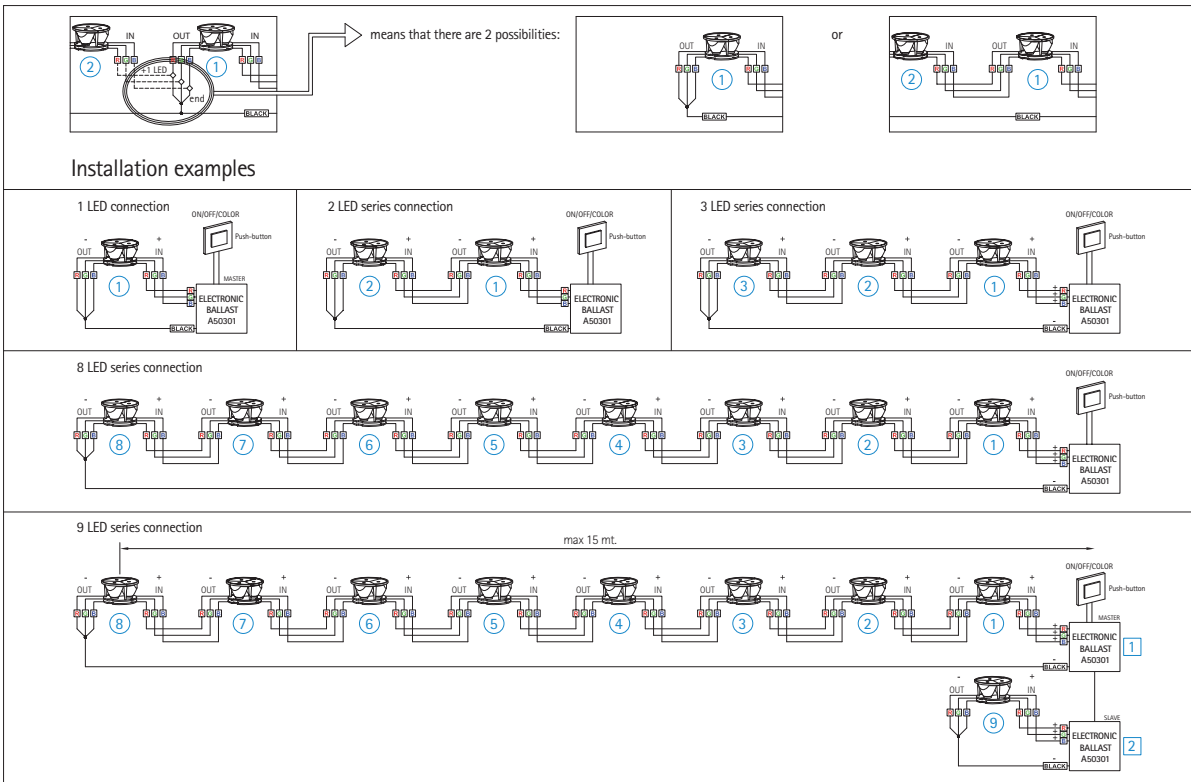

D60 single colour LED installation (3x1W)

The LED drivers must be necessarily installed in aereted rooms far from heat sources, as well
Max lenght cables 15 mt.