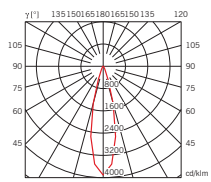

D57 G23 03
D57 G23 04
D57 G23 31
D57 G23 41
D57 G23 43

D57 F01	D57 G13	D57 G13	D57 G23	D57 G23
03, 04, 31, 41, 43	00	03, 04, 31, 41, 43	00	03, 04, 31, 41, 43
139,00 €	121,00 €	133,00 €	355,00 €	379,00 €

A11103C20	A11105C01	A11103C20	A11105C01	A11103C20	A11105C01	A11103C20	A11105C01	A11103C20	A11105C01
20x7,80 €	1x60,00 €	20x7,80 €	1x60,00 €	20x7,80 €	1x60,00 €	20x7,80 €	1x60,00 €	20x7,80 €	1x60,00 €
GU10 1x75W HAGS 25° η 98,00%	GU10 1x6W	GU10 1x75W HAGS 25° η 98,00%	GU10 1x6W	GU10 1x75W HAGS 25° η 98,00%	GU10 1x6W	GU10 2x75W HAGS 25° η 98,00%	GU10 2x6W	GU10 2x75W HAGS 25° η 98,00%	GU10 2x6W
0,011 m³ - 2,60 Kg		0,004 m³ - 1,00 Kg		0,004 m³ - 1,00 Kg		0,012 m³ - 2,85 Kg		0,012 m³ - 2,85 Kg	
24% PbO		24% PbO		24% PbO		24% PbO		24% PbO