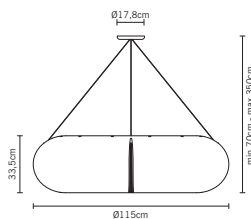

Toroidale D71

DesignZagato

D71 A01

00

1.241,00 €

D71 A05

00

1.940,00 €