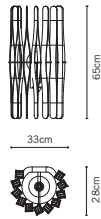

NEW

F23 C03

69

927,00 €

F23 C04

69

1.484,00 €

F23 D01

69

546,00 €