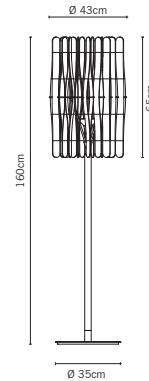

0,28 m³ - 5,00 Kg

PG IP20

Lampadina inclusa
Bulb included

Stick F23

Matali Crasset

NEW

NEW

NEW