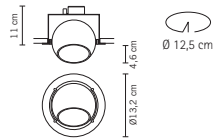

D57 F01 03
D57 F01 04
D57 F01 31
D57 F01 41
D57 F01 43