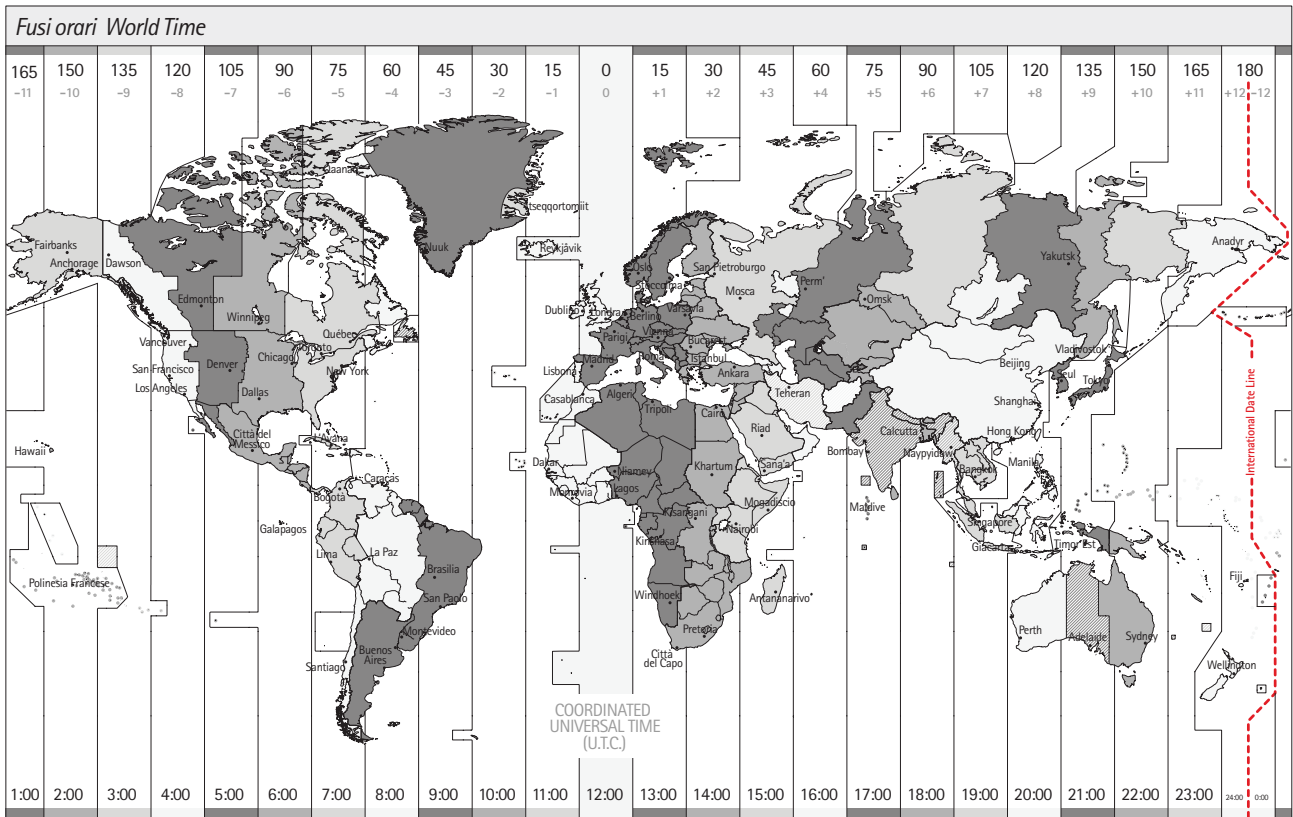

← | →
 (local time)
ORARIO D'UFFICIO
 (da lunedì a venerdì)
OFFICE HOURS
 (from monday to friday)
 8:00 - 17:00
 Tel. +39.0423.4848
 Fax +39.0423.484395

SALES
 italia@fabbian.com
 export@fabbian.com
NORTH AMERICA
 usa@fabbian.com
 canada@fabbian.com
BRASIL
 brasil@fabbian.com