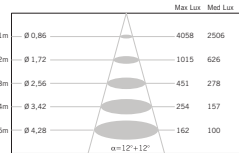

Beluga Colour D57

Marc Sadler

D57 F01 03
D57 F01 04
D57 F01 31
D57 F01 41
D57 F01 43

D57 F01	D57 G13	D57 G13	D57 G23	D57 G23
03, 04, 31, 41, 43	00	03, 04, 31, 41, 43	00	03, 04, 31, 41, 43
139,00 €	121,00 €	133,00 €	355,00 €	379,00 €

A11103C20	A11105C01	A11103C20	A11105C01	A11103C20	A11105C01	A11103C20	A11105C01	A11103C20	A11105C01
20x7,80 €	1x60,00 €	20x7,80 €	1x60,00 €	20x7,80 €	1x60,00 €	20x7,80 €	1x60,00 €	20x7,80 €	1x60,00 €
GU10 1x75W HAGS 25° η 98,00%	GU10 1x6W	GU10 1x75W HAGS 25° η 98,00%	GU10 1x6W	GU10 1x75W HAGS 25° η 98,00%	GU10 1x6W	GU10 2x75W HAGS 25° η 98,00%	GU10 2x6W	GU10 2x75W HAGS 25° η 98,00%	GU10 2x6W
0,011 m³ - 2,60 Kg		0,004 m³ - 1,00 Kg		0,004 m³ - 1,00 Kg		0,012 m³ - 2,85 Kg		0,012 m³ - 2,85 Kg	
24% PbO		24% PbO		24% PbO		24% PbO		24% PbO