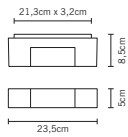

MICROLED
180 LED tot. 20W (1000 lumen)
WHITE 3000K

0,210 m³ - 20,00 Kg

MICROLED
180 LED tot. 20W (1000 lumen)
WHITE 3000K

0,210 m³ - 20,00 Kg

Bead D44

Francesco Lucchese

D44 G01

00