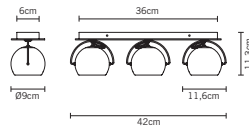

Beluga Colour D57

Marc Sadler