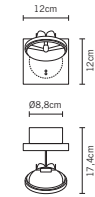

Swing D48

Francesco Lucchese

D48 G01

51

192,00 €

D48 G03

51

284,00 €

A10229C01

1x31,00 €

A10229C01

1x31,00 €

A10229C01

1x31,00 €

A10601C06

6x18,83 €

A10601C06

6x18,83 €

E27
1x23W
FBC

0,72 m³ - 11,00 Kg

E27
1x23W
FBC

0,72 m³ - 13,00 Kg

E27
1x23W
FBC

0,13 m³ - 4,00 Kg

G53
1x50W
HMGS
24°
η 100,00%

0,007 m³ - 0,80 Kg

G53
2x50W
HMGS
24°
η 100,00%

0,012 m³ - 1,50 Kg

Lampadina inclusa
Bulb included

Lampadina inclusa
Bulb included

Lampadina inclusa
Bulb included

ELECTRONIC TRANSFORMER

ELECTRONIC TRANSFORMER