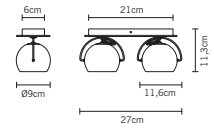

D57 G23 03
D57 G23 04
D57 G23 31
D57 G23 41
D57 G23 43

D57 F01	D57 G13	D57 G13	D57 G23	D57 G23
03, 04, 31, 41, 43	00	03, 04, 31, 41, 43	00	03, 04, 31, 41, 43
139,00 €	121,00 €	133,00 €	355,00 €	379,00 €

A11103C20	A11105C01	A11103C20	A11105C01	A11103C20	A11105C01	A11103C20	A11105C01	A11103C20	A11105C01
20x7,80 €	1x60,00 €	20x7,80 €	1x60,00 €	20x7,80 €	1x60,00 €	20x7,80 €	1x60,00 €	20x7,80 €	1x60,00 €
GU10 1x75W HAGS 25° η 98,00%	GU10 1x6W	GU10 1x75W HAGS 25° η 98,00%	GU10 1x6W	GU10 1x75W HAGS 25° η 98,00%	GU10 1x6W	GU10 2x75W HAGS 25° η 98,00%	GU10 2x6W	GU10 2x75W HAGS 25° η 98,00%	GU10 2x6W
0,011 m³ - 2,60 Kg		0,004 m³ - 1,00 Kg		0,004 m³ - 1,00 Kg		0,012 m³ - 2,85 Kg		0,012 m³ - 2,85 Kg	
24% PbO		24% PbO		24% PbO		24% PbO		24% PbO