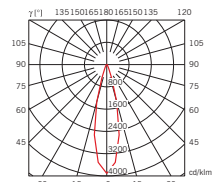

D57 G23 03
D57 G23 04
D57 G23 31
D57 G23 41
D57 G23 43

D57 F01	D57 G13	D57 G13	D57 G23	D57 G23
03, 04, 31, 41, 43	00	03, 04, 31, 41, 43	00	03, 04, 31, 41, 43
139,00 €	121,00 €	133,00 €	355,00 €	379,00 €

A11103C20	A11105C01	A11103C20	A11105C01	A11103C20	A11105C01	A11103C20	A11105C01	A11103C20	A11105C01
20x7,80 €	1x60,00 €	20x7,80 €	1x60,00 €	20x7,80 €	1x60,00 €	20x7,80 €	1x60,00 €	20x7,80 €	1x60,00 €
GU10 1x75W HAGS 25° η 98,00%	GU10 1x6W	GU10 1x75W HAGS 25° η 98,00%	GU10 1x6W	GU10 1x75W HAGS 25° η 98,00%	GU10 1x6W	GU10 2x75W HAGS 25° η 98,00%	GU10 2x6W	GU10 2x75W HAGS 25° η 98,00%	GU10 2x6W
0,011 m³ - 2,60 Kg		0,004 m³ - 1,00 Kg		0,004 m³ - 1,00 Kg		0,012 m³ - 2,85 Kg		0,012 m³ - 2,85 Kg	
24% PbO		24% PbO		24% PbO		24% PbO		24% PbO