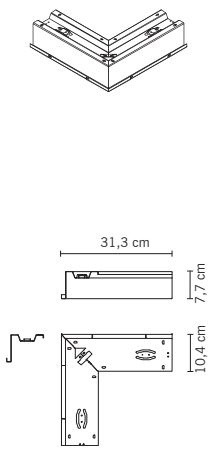

Tile I D95 barre bars

Pamio Design

NEW

Starter