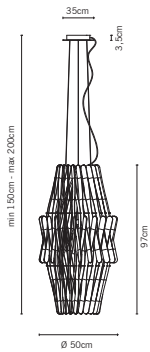

0,28 m³ - 5,00 Kg

PG IP20

Lampadina inclusa
Bulb included

Stick F23

Matali Crasset

NEW

NEW

NEW