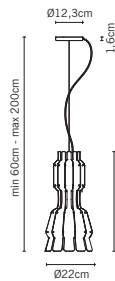

Clove F22

Dompieri Et Pisoni

NEW

NEW

NEW

NEW

NEW

F22 A01	F22 A01	F22 A01	F22 C01	F22 C01
01	03	21	01	03
659,00 €	762,00 €	762,00 €	1.459,00 €	1.660,00 €

A10229C01 1x31,00 €	A10229C01 1x31,00 €	A10229C01 1x31,00 €	A10218C10 10x34,30 €	A10218C10 10x34,30 €
E27 1x23W FBC	E27 1x23W FBC	E27 1x23W FBC	E27 2x30W FBT	E27 2x30W FBT
0,12 m³ - 5,50 Kg	0,12 m³ - 5,50 Kg	0,12 m³ - 5,50 Kg	0,21 m³ - 18,00 Kg	0,21 m³ - 18,00 Kg
Lampadina inclusa Bulb included.	Lampadina inclusa Bulb included	Lampadina inclusa Bulb included.	Lampadina inclusa Bulb included	Lampadina inclusa Bulb included