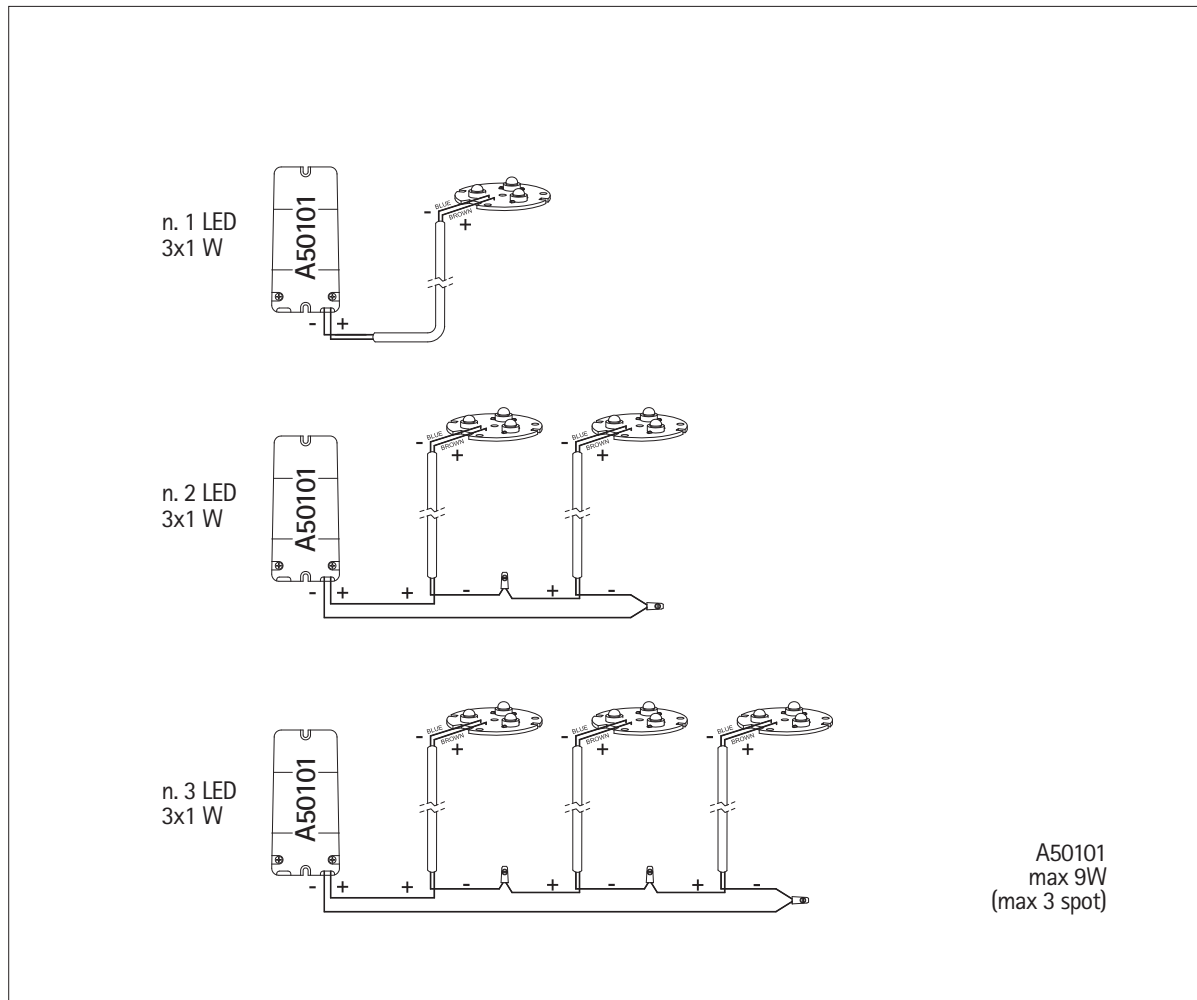

D60 single colour LED installation (3x1W)

The LED drivers must be necessarily installed in aerated rooms far from heat sources, as well
Max lenght cables 30 mt.