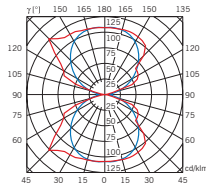

MICROLED
180 LED tot. 20W (1000 lumen)
WHITE 3000K

0,210 m³ - 20,00 Kg

MICROLED
180 LED tot. 20W (1000 lumen)
WHITE 3000K

0,210 m³ - 20,00 Kg

Bead D44

Francesco Lucchese

D44 G01

00