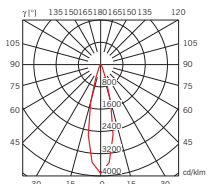

Beluga Colour D57

Marc Sadler