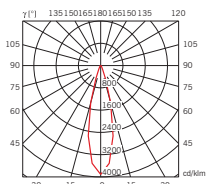

- D57 G25 03
- D57 G25 04
- D57 G25 31
- D57 G25 41
- D57 G25 43