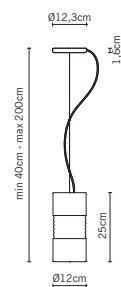

Becky F16

Bridgewell Consulting LTD

F16 A01

01

191,00 €

F16 A01

71

191,00 €

A11506C20 * A11505C20 **
20x6,05 € 20x6,05 €

R7s 1x160W HDG R7s 1x120W HDG

η 78,50%

0,011 m³ - 1,88 Kg

A11004C20 A11009C10
20x5,05 € 10x9,80 €

G9 1x60W HSGS G9 1x9W FBT

0,040 m³ - 2,50 Kg

A11004C20 A11009C10
20x5,05 € 10x9,80 €

G9 1x60W HSGS G9 1x9W FBT

0,040 m³ - 2,50 Kg

* Uso parete ** Uso soffitto
* For wall ** For ceiling