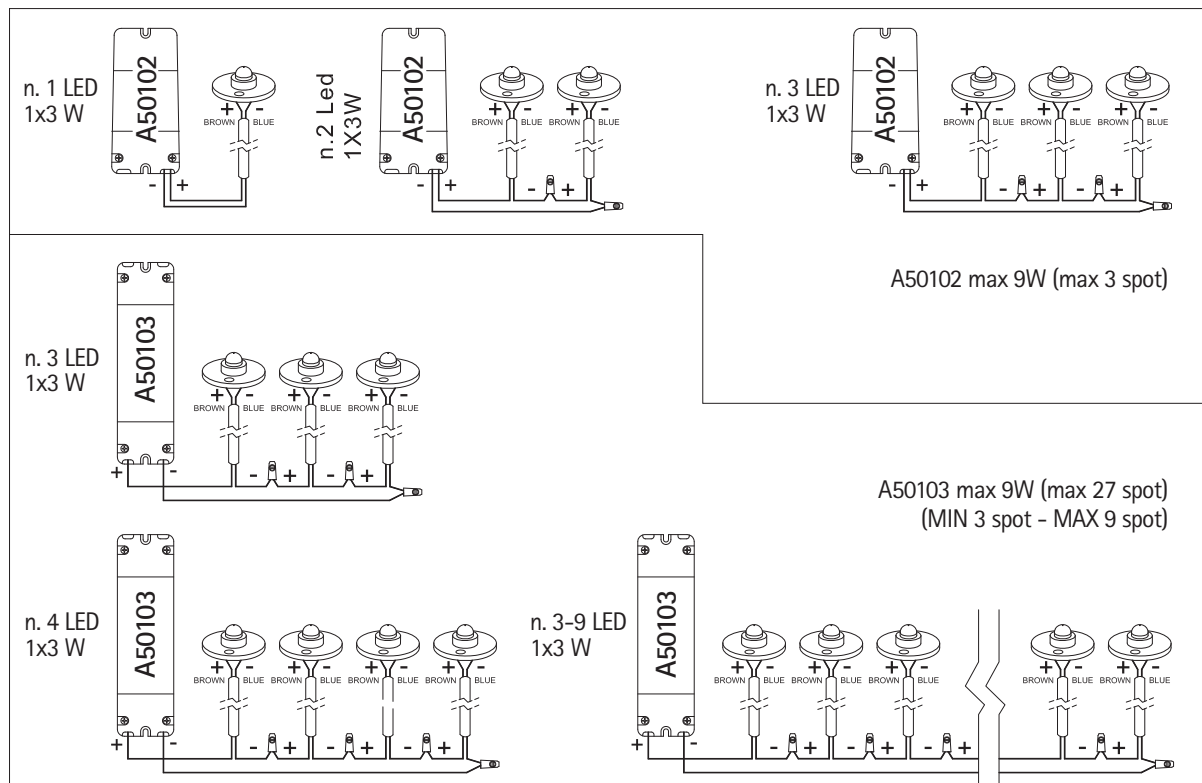

D60 single colour LED installation (1x3W)

The LED drivers must be necessarily installed in aerated rooms far from heat sources, as well
 Max lenght cables 30 mt.

Specifiche di collegamento
 Connection instructions