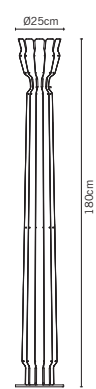

Clove F22

Dompieri Et Pisoni

NEW

NEW

NEW

NEW

NEW

F22 A01	F22 A01	F22 A01	F22 C01	F22 C01
01	03	21	01	03
659,00 €	762,00 €	762,00 €	1.459,00 €	1.660,00 €

A10229C01 1x31,00 €	A10229C01 1x31,00 €	A10229C01 1x31,00 €	A10218C10 10x34,30 €	A10218C10 10x34,30 €
E27 1x23W FBC	E27 1x23W FBC	E27 1x23W FBC	E27 2x30W FBT	E27 2x30W FBT
0,12 m³ - 5,50 Kg	0,12 m³ - 5,50 Kg	0,12 m³ - 5,50 Kg	0,21 m³ - 18,00 Kg	0,21 m³ - 18,00 Kg
Lampadina inclusa Bulb included.	Lampadina inclusa Bulb included	Lampadina inclusa Bulb included.	Lampadina inclusa Bulb included	Lampadina inclusa Bulb included