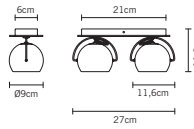

D57 G23 03
D57 G23 04
D57 G23 31
D57 G23 41
D57 G23 43

D57 F01	D57 G13	D57 G13	D57 G23	D57 G23
03, 04, 31, 41, 43	00	03, 04, 31, 41, 43	00	03, 04, 31, 41, 43
139,00 €	121,00 €	133,00 €	355,00 €	379,00 €

A11103C20	A11105C01	A11103C20	A11105C01	A11103C20	A11105C01	A11103C20	A11105C01	A11103C20	A11105C01
20x7,80 €	1x60,00 €	20x7,80 €	1x60,00 €	20x7,80 €	1x60,00 €	20x7,80 €	1x60,00 €	20x7,80 €	1x60,00 €
GU10 1x75W HAGS 25° η 98,00%	GU10 1x6W	GU10 1x75W HAGS 25° η 98,00%	GU10 1x6W	GU10 1x75W HAGS 25° η 98,00%	GU10 1x6W	GU10 2x75W HAGS 25° η 98,00%	GU10 2x6W	GU10 2x75W HAGS 25° η 98,00%	GU10 2x6W
0,011 m³ - 2,60 Kg		0,004 m³ - 1,00 Kg		0,004 m³ - 1,00 Kg		0,012 m³ - 2,85 Kg		0,012 m³ - 2,85 Kg	
24% PbO		24% PbO		24% PbO		24% PbO		24% PbO