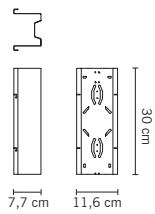

Tile II D95 barre bars

Pamio Design

NEW

Starter