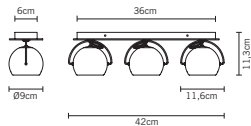

Beluga Colour D57

Marc Sadler